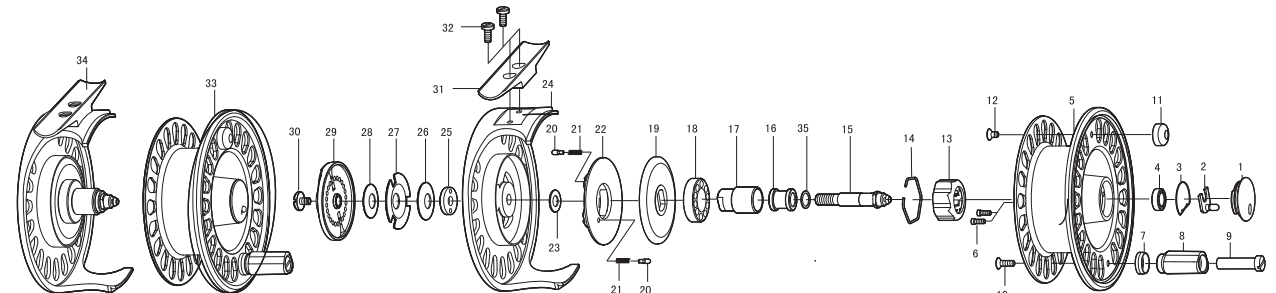

# T211R / T209R / T208R / T206R PARTS LIST

Key NO.	Parts NO.	Parts name
1	2S2-014-01	SPOOL CAP
2	2YE-001-01	SPOOL RELEASE LEVER ASSY
3	2Q3-088-01	SPOOL RELEASE LEVER SPRING
4	2Z1-013-05	610-3 BALL BEARING
5	2S1-226-01	SPOOL
6	2E2-045-01	X20M-050 SCREW
7	2C3-032-02	HANDLE KNOB RING
8	2H4-037-02	HANDLE KNOB
9	2C3-044-01	HANDLE KNOB RING
10	2E0-020-02	HANDLE KNOB SCREW
11	2E2-052-02	F26M-080 SCREW
12	2R8-070-01	BALANCER
13	2E2-014-02	F26M-060 SCREW
14	2YZ-013-01	ONE-WAY CLUTCH BEARING ASSEMBLY
15	2E4-009-01	DRAG WASHER RETAINER
16	2M3-090-02	SPOOL SHAFT
17	2W1-186-01	062-100 WASHER
18	2C1-092-01	SPACER
19	2A4-061-01	ONE-WAY CLUTCH INNER TUBE
20	2Z1-008-05	1020-5 BALL BEARING
21	2YD-071-01	BRAKE DISC ASSY
22	2P1-054-01	CLICK PIN
23	2Q2-019-01	CLICK PIN SPRING
24	2F8-092-01	CLICK HOLDER
25	2W1-008-01	048-080 WASHER
26	2B1-100-04	BODY

# S211R / S209R / S208R / S206R PARTS LIST

Key NO.	Parts NO.	Parts name
1	2S2-010-03	COOLING SHIELD
2	2YE-001-01	SPOOL RELEASE LEVER ASSY
3	2Q3-088-01	SPOOL RELEASE LEVER SPRING
4	2Z1-013-05	610-3 BALL BEARING
5	2S1-227-01	SPOOL
6	2E2-045-01	X20M-050 SCREW
7	2C3-032-02	HANDLE KNOB RING
8	2H4-048-01	HANDLE KNOB
9	2E0-020-02	HANDLE KNOB SCREW
10	2E2-052-02	F26M-080 SCREW
11	2R8-064-02	BALANCER
12	2E2-014-02	F26M-060 SCREW
13	2YZ-013-01	ONE-WAY CLUTCH BEARING ASSEMBLY
14	2E4-009-01	DRAG WASHER RETAINER
15	2M3-090-02	SPOOL SHAFT
16	2C3-045-01	BUSH
17	2A4-061-01	ONE-WAY CLUTCH INNER TUBE
18	2Z1-008-05	1020-5 BALL BEARING
19	2YD-071-02	BRAKE DISC ASSY
20	2P1-054-01	CLICK PIN
21	2Q2-019-01	CLICK PIN SPRING
22	2F8-092-01	CLICK HOLDER
23	2W1-008-01	048-080 WASHER
24	2B1-100-05	BODY
25	2E3-054-02	NUT