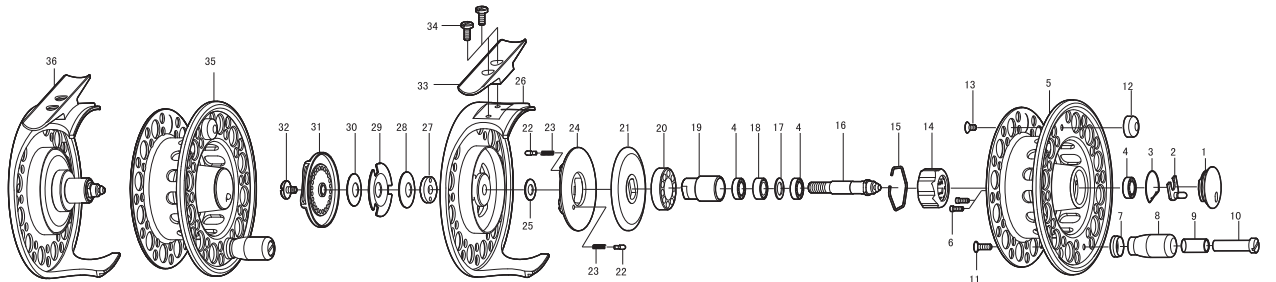

# T211R / T209R / T208R / T206R PARTS LIST

Key NO.	Parts NO.	Parts name
1	2S2-014-01	SPOOL CAP
2	2YE-001-01	SPOOL RELEASE LEVER ASSY
3	2Q3-088-01	SPOOL RELEASE LEVER SPRING
4	2Z1-013-05	610-3 BALL BEARING
5	2S1-226-01	SPOOL
6	2E2-045-01	X20M-050 SCREW
7	2C3-032-02	HANDLE KNOB RING
8	2H4-037-02	HANDLE KNOB
9	2C3-044-01	HANDLE KNOB RING
10	2E0-020-02	HANDLE KNOB SCREW
11	2E2-052-02	F26M-080 SCREW
12	2R8-070-01	BALANCER
13	2E2-014-02	F26M-060 SCREW
14	2YZ-013-01	ONE-WAY CLUTCH BEARING ASSEMBLY
15	2E4-009-01	DRAG WASHER RETAINER
16	2M3-090-02	SPOOL SHAFT
17	2W1-186-01	062-100 WASHER
18	2C1-092-01	SPACER
19	2A4-061-01	ONE-WAY CLUTCH INNER TUBE
20	2Z1-008-05	1020-5 BALL BEARING
21	2YD-071-01	BRAKE DISC ASSY
22	2P1-054-01	CLICK PIN
23	2Q2-019-01	CLICK PIN SPRING
24	2F8-092-01	CLICK HOLDER
25	2W1-008-01	048-080 WASHER
26	2B1-100-04	BODY

# S211R / S209R / S208R / S206R PARTS LIST

Key NO.	Parts NO.	Parts name
1	2S2-010-03	COOLING SHIELD
2	2YE-001-01	SPOOL RELEASE LEVER ASSY
3	2Q3-088-01	SPOOL RELEASE LEVER SPRING
4	2Z1-013-05	610-3 BALL BEARING
5	2S1-227-01	SPOOL
6	2E2-045-01	X20M-050 SCREW
7	2C3-032-02	HANDLE KNOB RING
8	2H4-048-01	HANDLE KNOB
9	2E0-020-02	HANDLE KNOB SCREW
10	2E2-052-02	F26M-080 SCREW
11	2R8-064-02	BALANCER
12	2E2-014-02	F26M-060 SCREW
13	2YZ-013-01	ONE-WAY CLUTCH BEARING ASSEMBLY
14	2E4-009-01	DRAG WASHER RETAINER
15	2M3-090-02	SPOOL SHAFT
16	2C3-045-01	BUSH
17	2A4-061-01	ONE-WAY CLUTCH INNER TUBE
18	2Z1-008-05	1020-5 BALL BEARING
19	2YD-071-02	BRAKE DISC ASSY
20	2P1-054-01	CLICK PIN
21	2Q2-019-01	CLICK PIN SPRING
22	2F8-092-01	CLICK HOLDER
23	2W1-008-01	048-080 WASHER
24	2B1-100-05	BODY
25	2E3-054-02	NUT