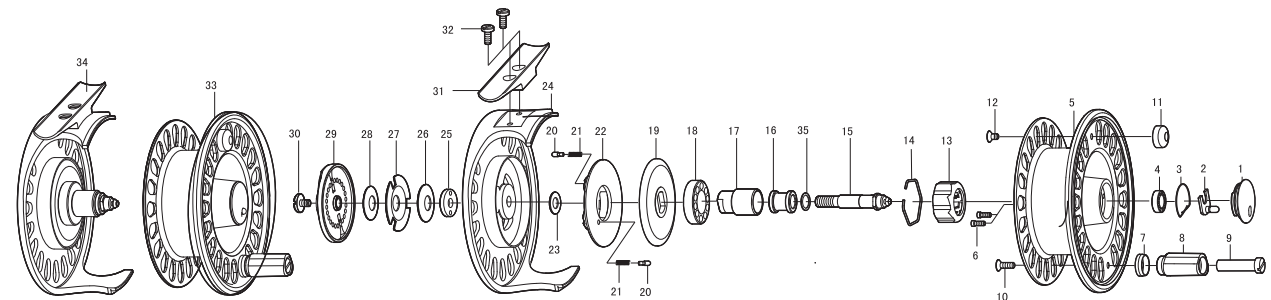

T211R / T209R / T208R / T206R PARTS LIST

Key NO.	Parts NO.	Parts name
1	2S2-014-01	SPOOL CAP
2	2YE-001-01	SPOOL RELEASE LEVER ASSY
3	2Q3-088-01	SPOOL RELEASE LEVER SPRING
4	2Z1-013-05	610-3 BALL BEARING
5	2S1-226-01	SPOOL
6	2E2-045-01	X20M-050 SCREW
7	2C3-032-02	HANDLE KNOB RING
8	2H4-037-02	HANDLE KNOB
9	2C3-044-01	HANDLE KNOB RING
10	2E0-020-02	HANDLE KNOB SCREW
11	2E2-052-02	F26M-080 SCREW
12	2R8-070-01	BALANCER
13	2E2-014-02	F26M-060 SCREW
14	2YZ-013-01	ONE-WAY CLUTCH BEARING ASSEMBLY
15	2E4-009-01	DRAG WASHER RETAINER
16	2M3-090-02	SPOOL SHAFT
17	2W1-186-01	062-100 WASHER
18	2C1-092-01	SPACER
19	2A4-061-01	ONE-WAY CLUTCH INNER TUBE
20	2Z1-008-05	1020-5 BALL BEARING
21	2YD-071-01	BRAKE DISC ASSY
22	2P1-054-01	CLICK PIN
23	2Q2-019-01	CLICK PIN SPRING
24	2F8-092-01	CLICK HOLDER
25	2W1-008-01	048-080 WASHER
26	2B1-100-04	BODY

S211R / S209R / S208R / S206R PARTS LIST

Key NO.	Parts NO.	Parts name
1	2S2-010-03	COOLING SHIELD
2	2YE-001-01	SPOOL RELEASE LEVER ASSY
3	2Q3-088-01	SPOOL RELEASE LEVER SPRING
4	2Z1-013-05	610-3 BALL BEARING
5	2S1-227-01	SPOOL
6	2E2-045-01	X20M-050 SCREW
7	2C3-032-02	HANDLE KNOB RING
8	2H4-048-01	HANDLE KNOB
9	2E0-020-02	HANDLE KNOB SCREW
10	2E2-052-02	F26M-080 SCREW
11	2R8-064-02	BALANCER
12	2E2-014-02	F26M-060 SCREW
13	2YZ-013-01	ONE-WAY CLUTCH BEARING ASSEMBLY
14	2E4-009-01	DRAG WASHER RETAINER
15	2M3-090-02	SPOOL SHAFT
16	2C3-045-01	BUSH
17	2A4-061-01	ONE-WAY CLUTCH INNER TUBE
18	2Z1-008-05	1020-5 BALL BEARING
19	2YD-071-02	BRAKE DISC ASSY
20	2P1-054-01	CLICK PIN
21	2Q2-019-01	CLICK PIN SPRING
22	2F8-092-01	CLICK HOLDER
23	2W1-008-01	048-080 WASHER
24	2B1-100-05	BODY
25	2E3-054-02	NUT