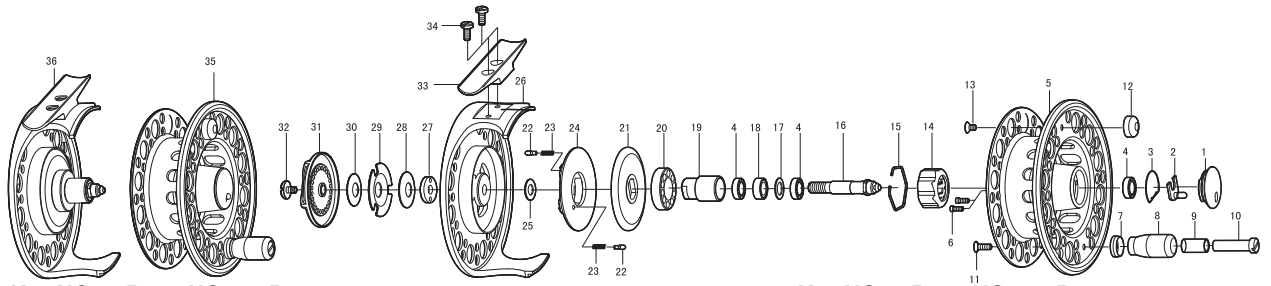

T211R / T209R / T208R / T206R PARTS LIST

Key NO.	Parts NO.	Parts name
1	2S2-014-01	SPOOL CAP
2	2YE-001-01	SPOOL RELEASE LEVER ASSY
3	2Q3-088-01	SPOOL RELEASE LEVER SPRING
4	2Z1-013-05	610-3 BALL BEARING
5	2S1-226-01	SPOOL
6	2E2-045-01	X20M-050 SCREW
7	2C3-032-02	HANDLE KNOB RING
8	2H4-037-02	HANDLE KNOB
9	2C3-044-01	HANDLE KNOB RING
10	2E0-020-02	HANDLE KNOB SCREW
11	2E2-052-02	F26M-080 SCREW
12	2R8-070-01	BALANCER
13	2E2-014-02	F26M-060 SCREW
14	2YZ-013-01	ONE-WAY CLUTCH BEARING ASSEMBLY
15	2E4-009-01	DRAG WASHER RETAINER
16	2M3-090-02	SPOOL SHAFT
17	2W1-186-01	062-100 WASHER
18	2C1-092-01	SPACER
19	2A4-061-01	ONE-WAY CLUTCH INNER TUBE
20	2Z1-008-05	1020-5 BALL BEARING
21	2YD-071-01	BRAKE DISC ASSY
22	2P1-054-01	CLICK PIN
23	2Q2-019-01	CLICK PIN SPRING
24	2F8-092-01	CLICK HOLDER
25	2W1-008-01	048-080 WASHER
26	2B1-100-04	BODY

S211R / S209R / S208R / S206R PARTS LIST

Key NO.	Parts NO.	Parts name
1	2S2-010-03	COOLING SHIELD
2	2YE-001-01	SPOOL RELEASE LEVER ASSY
3	2Q3-088-01	SPOOL RELEASE LEVER SPRING
4	2Z1-013-05	610-3 BALL BEARING
5	2S1-227-01	SPOOL
6	2E2-045-01	X20M-050 SCREW
7	2C3-032-02	HANDLE KNOB RING
8	2H4-048-01	HANDLE KNOB
9	2E0-020-02	HANDLE KNOB SCREW
10	2E2-052-02	F26M-080 SCREW
11	2R8-064-02	BALANCER
12	2E2-014-02	F26M-060 SCREW
13	2YZ-013-01	ONE-WAY CLUTCH BEARING ASSEMBLY
14	2E4-009-01	DRAG WASHER RETAINER
15	2M3-090-02	SPOOL SHAFT
16	2C3-045-01	BUSH
17	2A4-061-01	ONE-WAY CLUTCH INNER TUBE
18	2Z1-008-05	1020-5 BALL BEARING
19	2YD-071-02	BRAKE DISC ASSY
20	2P1-054-01	CLICK PIN
21	2Q2-019-01	CLICK PIN SPRING
22	2F8-092-01	CLICK HOLDER
23	2W1-008-01	048-080 WASHER
24	2B1-100-05	BODY
25	2E3-054-02	NUT