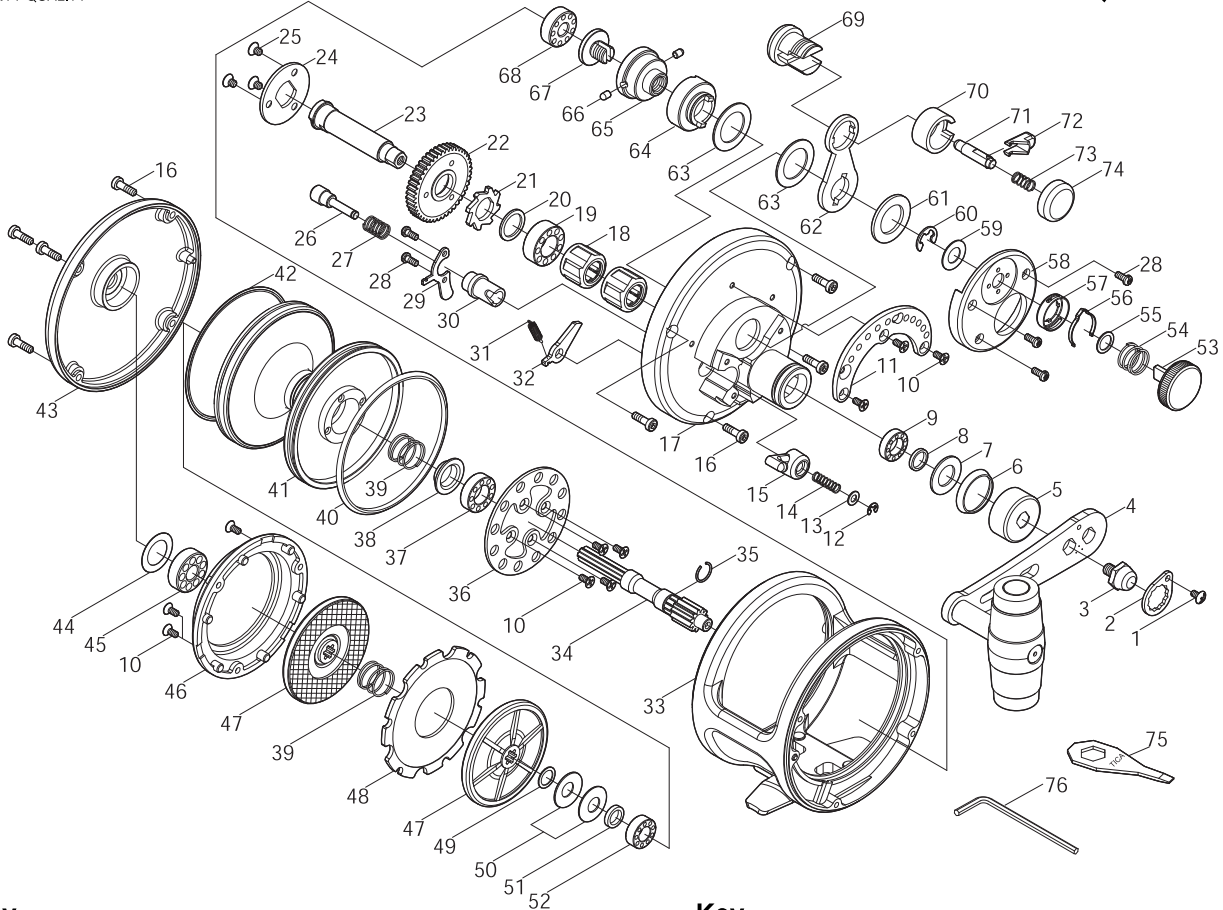

SALTWATER REEL

TICATEAM

ST368R ST368R(GOLDEN SERIES)

Please order by parts number, not key number
Bitte, Best-Nr. angeben (Nicht "key" -nr.)
Veuillez indiquer le numero de la piece (Non "key" no.)

Key No.	Parts No.	Parts Name	Key No.	Parts No.	Parts name
1	2E2-006-01	B26M-050 SCREW	42	2E9-024-01	WATER PROOF RING A
2	2F6-043-01	ROTOR NUT HOLDING PLATE	43	2YF-111-16	LEFT SIDE COVER ASSEMBLY
3	2E3-053-01	HANDLENUT	44	2W1-163-01	120-188 WASHER
4	2YH-066-01	HANDLE TOTAL ASSEMBLY	45	2Z1-025-05	719-6 BALL BEARING
5	2F5-062-01	DRIVE GEAR SHAFT COVER	46	2F5-345-01	BRAKE DISC COVER
6	2E9-006-01	O RING	47	2YD-079-01	BRAKE DISC ASSEMBLY
7	2W1-154-01	101-180 WASHER	48	2W5-072-01	DRAG PLATE
8	2C1-075-01	COLLAR	49	2W1-078-01	072-100 WASHER
9	2Z1-023-05	814-4 BALL BEARING	50	2L1-006-01	SPRING WASHER
10	2E2-014-02	F26M-060 SCREW	51	2C1-072-01	COLLAR
11	2F5-066-01	DRAG LEVER QUADRANT	52	2Z1-003-05	714-5 BALL BEARING
12	2E5-006-01	E2.5 RETAINER	53	2D1-031-01	PRESET DRAG KNOB
13	2W1-204-01	034-065 WASHER	54	2Q1-089-01	COMPRESSION SPRING
14	2Q1-102-01	CLICK PLUNGER SPRING	55	2W1-182-01	071-100 WASHER
15	2F7-005-01	CLICK SWITCH	56	2L3-035-01	CLICK LEAF SPRING
16	2E2-064-01	H30M-100 SCREW	57	2F8-085-01	CLICK LEAF SPRING HOLDER
17	2YF-110-01	RIGHT SIDE COVER ASSEMBLY	58	2F5-121-01	FIGHTING LEVER COVER
18	2YZ-007-01	ONE-WAY CLUTCH BEARING ASSEMBLY	59	2W1-077-01	075-140 WASHER
19	2Z1-034-05	1019-7 BALL BEARING	60	2E5-018-01	E6.0 RETAINER
20	2W1-152-01	111-146 WASHER	61	2W1-153-01	140-226 WASHER
21	2A3-022-01	RATCHET	62	2D4-013-01	DRAG LEVER
22	2G1-076-01	DRIVE GEAR	63	2W1-074-01	147-226 WASHER
23	2M3-035-01	GEAR SHAFT	64	2A2-022-01	DRAG CAM
24	2F6-039-01	COUPLING PLATE	65	2F8-017-01	BEARING HOLDER
25	2E2-058-01	F30M-045 SCREW	66	2P1-018-01	DRAG CAM PIN
26	2P1-062-01	CLICK PLUNGER	67	2E0-017-01	PRESET SCREW
27	2Q1-078-01	CLICK BUTTON SPRING	68	2Z1-036-05	617-6 BALL BEARING
28	2E2-037-01	A26M-060 SCREW	69	2F8-076-01	CLICK HOLD
29	2F6-038-01	HOLDING PLATE	70	2C1-074-01	SPACER
30	2C1-054-01	CLICK PIN BUSHING	71	2YP-001-01	CLICK PIN ASSEMBLY
31	2Q2-009-01	CLICK PAWL SPRING	72	2S3-014-01	PUSH BUTTON
32	2A4-049-01	ANTI-REVERSE PAWL	73	2Q1-028-01	BUSH BUTTON SPRING
33	2YB-210-01	BODY COVER ASSEMBLY	74	2F5-120-01	BUTTON CAP
34	2G2-127-01	PINION GEAR	75	2X3-004-02	WRENCH
35	2E4-025-01	BEARING RETAINER	76	2X3-009-01	HEX WRENCH
36	2F3-028-01	CLICK PLATE		ST368R(GOLDEN)	SPECIAL PARTS
37	2Z1-035-05	917-5 BALL BEARING	2	2F6-043-02	ROTOR NUT HOLDING PLATE
38	2C1-050-01	PRESSURE RELEASE SPRING COLLAR	4	2YH-066-02	HANDLE TOTAL ASSEMBLY
39	2Q1-068-01	DRAG SPRING	17	2YF-110-02	RIGHT SIDE COVER ASSEMBLY
40	2E9-025-01	WATER PROOF RING B	33	2YB-210-02	BODY ASSEMBLY
41	2S1-307-01	SPOOL	43	2YF-111-17	LEFT SIDE COVER ASSEMBLY