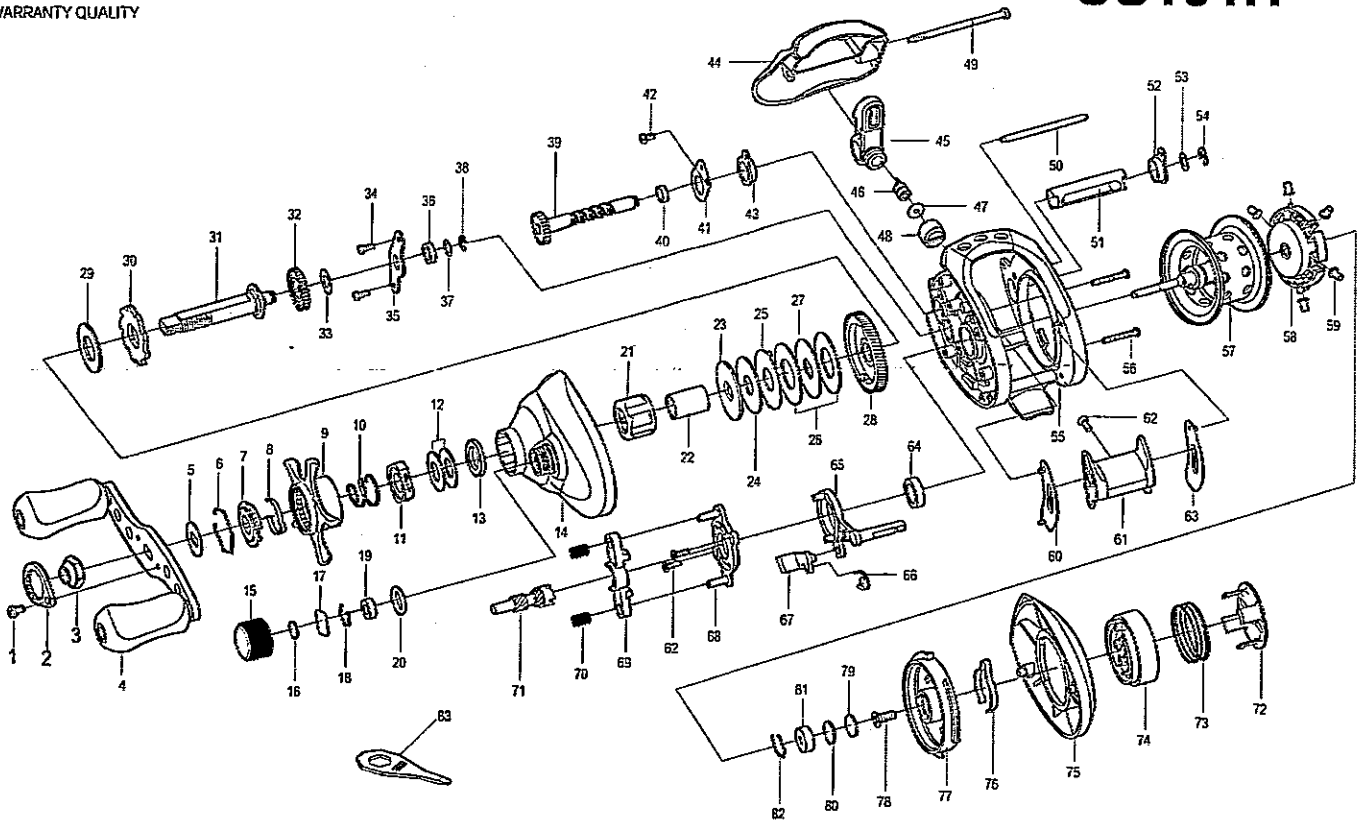

BAIT CASTING REEL

BASS COLLECTOR SERIES

CS101H

Bitte best.-nr. angeben (nicht key -nr.)
Veuillez indiquer le numero de la piece (Non "key" no.)

Key NO.	Parts No.	Parts name	Key NO.	Parts No.	Parts name
1	2E2-089-01	A26M-045 SCREW	43	2C2-063-01	WORM SHAFT BUSH B
2	2F6-043-02	ROTOR NUT HOLDING PLATE	44	2F5-357-02	BODY FRONT COVER
3	2E3-075-02	HANDLE NUT	45	2YR-064-02	LINE GUIDE ASSEMBLY
4	2YH-313-02	HANDLE TOTAL ASSEMBLY	46	2M5-006-01	LINE GUIDE PIN
5	2W2-058-01	KEY WASH	47	2W1-100-01	020-068 WASHER
6	2E4-018-01	RETAINER	48	2E3-028-01	LINE GUIDE NUT
7	2F8-050-01	CLICK LEAF SPRING HOLDER	49	2E1-061-01	A30-415 SCREW
8	2L3-029-01	CLICK LEAF SPRING	50	2P4-007-01	OSCILLATING SLIDER PIN
9	2D4-008-02	STAR DRAG LEVER	51	2C4-009-01	LEVEL WIND GUARD
10	2Q1-052-01	STAR DRAG SPRING	52	2C2-062-01	WORM SHAFT BUSH A
11	2E3-029-02	STAR DRAG NUT	53	2W1-079-01	040-070 WASHER
12	2L1-004-01	SPRING WASHER	54	2E5-013-01	E3.0 RETAINER
13	2C1-114-01	COLLAR	55	2B1-143-05	BODY
14	2F5-359-13	LEFT SIDE COVER	56	2E1-052-01	A20-130 SCREW
15	2E3-024-01	CAST CONTROL NUT	57	2YT-426-01	SPOOL TOTAL ASSEMBLY
16	2W5-026-01	SPACER	58	2D3-081-01	BUFFER
17	2W5-029-01	CAST CONTROL SPACER	59	2C2-107-01	BRAKE COLLAR
18	2E4-019-01	BEARING RETAINER	60	2C4-021-02	CASTING BAR GUIDE A
19	2Z1-029-05	408-3 BALL BEARING	61	2YF-131-03	CASTING BAR ASSEMBLY
20	2E9-005-01	O RING	62	2E2-068-02	F20M-065 SCREW
21	2YZ-007-01	ONE-WAY CLUTCH BEARING ASSEMBLY	63	2C4-022-02	CASTING BAR GUIDE B
22	2A4-022-01	ONE-WAY CLUTCH INNER TUBE	64	2Z1-010-05	812-3.5 BALL BEARING
23	2W2-018-01	KEY WASHER	65	2A2-089-01	CLUTCH CAM ASSEMBLY
24	2W1-064-01	082-230 WASHER	66	2Q3-082-01	CLUTCH PAWL SPRING
25	2W3-009-01	EARED WASHER	67	2A4-041-01	CLUTCH PAWL
26	2W1-065-01	125-250 WASHER	68	2F8-051-01	CLUTCH CAM RETAINER
27	2W2-017-01	KEY WASHER	69	2A2-054-01	PINION YOKE
28	2G1-043-01	DRIVE GEAR	70	2Q1-031-01	YOKE SPRING
29	2W1-083-01	103-200 WASHER	71	2G2-055-01	PINION GEAR
30	2A3-021-01	RATCHET	72	2F5-327-04	LOCKER NUT
31	2M3-116-02	DRIVE SHAFT	73	2Q1-098-01	SPRING
32	2G3-027-01	IDLE GEAR	74	2F7-008-08	COVER LOCKER
33	2W1-075-01	051-100 WASHER	75	2F5-358-12	RIGHT SIDE COVER
34	2E2-044-01	A20M-050 SCREW	76	2L3-040-01	CLICK LEAF SPRING
35	2F6-036-01	DRIVE SHAFT RETAINER	77	2YF-160-01	CENTRIFUGAL DRAG SET ASSEMBLY
36	2Z1-001-05	508-2.5 BALL BEARING	78	2E1-068-01	F30-100 SCREW
37	2W1-124-01	045-065 WASHER	79	2W5-079-01	CAST CONTROL SPACER
38	2E5-006-01	E2.5 RETAINER	80	2W5-078-01	SPACER
39	2YM-026-01	WORM SHAFT ASSEMBLY	81	2Z1-015-02	310-4 BALL BEARING
40	2C1-055-01	SPACER	82	2E4-011-01	BEARING RETAINER
41	2W5-041-01	SPACER	83	2X3-004-02	WRECH
42	2E2-050-01	A20M-035 SCREW			