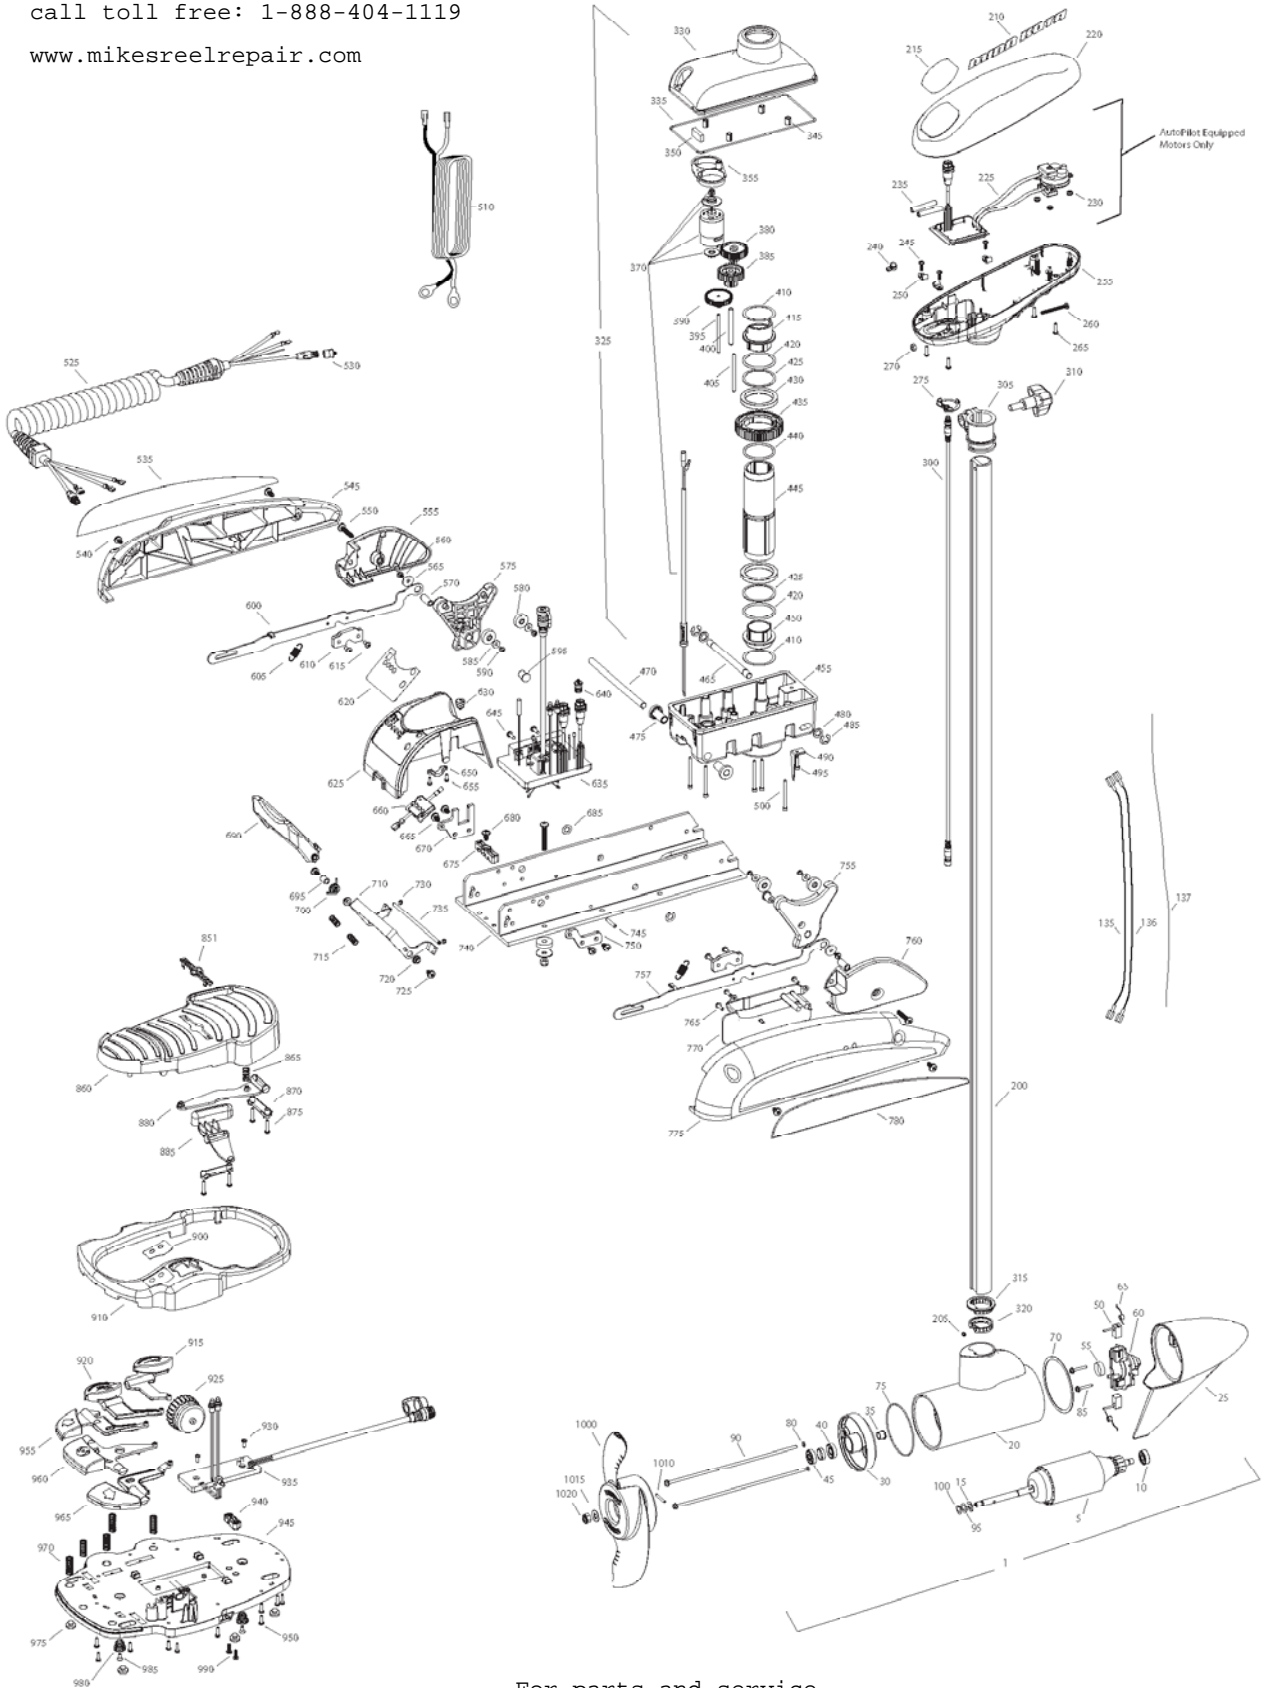

For parts and service
call toll free: 1-888-404-1119
www.mikesreelrepair.com

Item	P/N	Description	Qty	Item	P/N	Description	Qty	Item	P/N	Description	Qty	Item	P/N	Description	Qty
1	277-9021	12V Motor 54" FW	1	325	2997050	Steering housing	1	610	2324210	Support block	2	960	2323705	Button, momentary	1
	277-9020	12V Motor 48" FW	1	330	2326501	Steering housing top	1	615	2323407	Screw, 10-32 x .375	4	965	2323701	Button, steer, right	1
	277-9023	12V Motor US2 54"	1	335	2324604	O-ring, case seal	1	620	2326550	Decal, speed control	1	970	2322704	Spring, foot pedal	5
	277-9022	12V Motor US2 48"	1	345	2305605	Roll pin 5/16	4	625	2320210	Cover, speed control	1	975	2325110	Bumper	4
5	2-100-145	Armature assembly	1	350	2308601	Breather, filter	1	630	2322901	Strain relief	1	980	2322706	Spring, barrel	2
10	140-010	Bearing	1	355	2328610	Cradle, motor	1	635	2324011	Control board, 12v	1	985	2323420	Screw, 8-18 x .375	2
15	788-015	Retaining ring	1	360	2302240	Pinion gear	1	640	2320203	Cap, dust, control board	1	990	2372100	Screw, 8-18 x .625	2
20		Included in #200 assembly		365	2300265	Cap, motor, plastic	1	645	2323406	Screw, 10-24 x	2				
25	421-050	Brush end housing assembly STD	1	370	2307050	Motor, steering	1	650	2321315	Holder, connector	1	■	1378131	Propeller kit WW2	1
	9421-146	Plain end housing US2 54"	1	375	2300560	Cap, spacer, plastic	1	655	2332103	Screw, 6-20 x .375	2	1000	2091160	Propeller WW2	1
	9421-145	Plain end housing US2 48"	1	380	2302255	Gear, cluster 3rd stage	1	660	2074080	Battery meter, 12v	1	1010	2262600	Drive pin, small	1
30	2-400-101	Plain end housing assembly	1	385	2302250	Gear, cluster 2nd stage	1	665	2323402	Screw, 1/4-20 x .375	4	1015	2091726	Washer, prop, small	1
35	144-049	Flange bearing	1	390	2302245	Gear, cluster 1st stage	1	670	2321940	Bracket, strain relief	1	1020	2053101	Nut, nylock, prop, small	1
40	880-003	Seal	1	395	2302610	Shaft, gear 1st stage	1	675	2321310	Strain relief, wire	1				
45	880-006	Seal with shield	1	400	2302620	Shaft, gear 3rd stage	1	680	2323405	Screw, 1/4-20 x .5	1				
50	188-036	Brush	2	405	2302615	Shaft, gear 2nd stage	1	685	2013100	Speed nut, .375	2				
55	725-050	Paper tube	1	410	2321704	Washer, thrust	2	690	2320215	Washer, release cover	1				
60	2-600-216	Brush plate assembly	1	415	2321515	Liner, output tube	1	695	2301700	Bushing,	1				
65	975-040	Brush spring	2	420	2324603	O-ring, 224	2	700	2302700	Spring, release handle	1				
70	337-036	Gasket	1	425	2321720	Shim, O-ring	2	710	2320400	Handle, release FW	1				
75	701-081	O-ring, motor	1	430	2327308	Bearing, ball sealed	2	715	2322712	Spring, release handle	2				
80	701-008	O-ring, thru-bolt	2	435	2322200	Gear, output	1	720	2322604	Bushing, handle	2				
85	830-007	Screw, 8-32	2	440	2324601	O-ring, output gear	1	725	2332104	Screw, 1/4-20 x .625	2				
90	830-008	Thru-bolt	2	445	2322230	Tube, output machined	1	730	2323000	E-clip, 3/16, SS	2				
95	990-067	Washer, steel	2	450	2321510	Collar, drive, bottom	1	735	2322606	Pin, follower, handle	1				
100	990-070	Washer, nylon	2	455	2326506	Steering housing, Bottom	1	740	2321901	Base extrusion, machined	1				
135	640-031	Leadwire, black	1	460	2320605	Leadwire, Steering	1	745	2322912	Spring pin,	2				
136	640-135	Leadwire, red	1	465	2322600	Pin, latch, zp	1	750	2321950	Bracket, sideplate	1				
137	640-306	Groundwire, brown, US2 only	1	470	2322602	Pin, pivot, zp	1	755	2323910	Ramp, 3 5/8" right	1				
200	2779105	Tube, composite 54" FW	1	475	2327310	Bushing, pivot pin	2	757	2324202	Arm, release, Right	1				
205		Included in #200 assembly		480	2321702	Washer, flat .375	2	760	2321920	Skid, right	1				
210	2325681	Decal, cover	2	485	2263011	E-ring .375	2	765	2301310	Screw, 8-18 x .5	3				
215	2325670	Decal, ctrl box 55	1	490	2322702	Spring, latch pin	2	770	2320220	Cover, access, FW	1				
	2325671	Decal, ctrl box 55 US2	1	495	2323410	Screw, 8-32 x .75	1	775	2321910	Sideplate, right	1				
	2325672	Decal, ctrl box 55 Autopilot	1	500	2323408	Screw, 8-32 x 2	7	780	2325640	Decal, sideplate, right	1				
	2325673	Decal, ctrl box 55 Autopilot & US2	1	510	2090651	Leawire, 10 ga	1	850	2994720	Foot pedal	1				
220	2320200	Cover, ctrl box	1	525	2991271	Coil cord	1	851	2326710	Plug, foot pedal	1				
225	2324030	Ctrl board, compass, Autpilot only	1		2991272	Coil cord, US2	1	855	2324400	Pedal, heel-toe	1				
230	2302960	Grommet, compass, Autopilot only	3	530	2320202	Cap, dust, coil cord, non-AP only	1	865	2322714	Spring, momentary	1				
235	2065400	Wire insulator	2	535	2325641	Decal, sideplate, left	1	870	2321300	Clamp	2				
240	2040340	Connector, scotchlock, US2 only	1	540	2323404	Screw, 1/4-20	4	875	2223430	Screw, 8 x .75	4				
245	2372100	Screw, 8-18 x .625	3	545	2321915	Sideplate, left	1	880	2328600	Flex finger	1				
250	2052510	Cable clamp	3	550	2263426	Screw, 1/4-20 x 1.25	2	885	2323710	Button, momentary, left	1				
255	2322500	Ctrl box	1	555	2321925	Skid, left	1	900	2325660	Decal, foot pedal	1				
260	2332102	Screw, 10-24	1	560	2323422	Screw, 10-24 x .375	2	910	2320205	Cover, heel-toe	1				
265	2372100	Screw, 8-18 x .625	4	565	2321700	Washer, #10 SS	2	915	2323725	Button, AP	1				
270	2333101	Nut, 10-24	1	570	2327306	Bushing, pivot	2	920	2323715	Button, Mom/Con	1				
275	2224700	Plug, ctrl box, US2 motors only	1	575	2323915	Ramp, 3 5/8" left	1	925	2320100	Knob, speed, foot pedal	1				
	2224702	Plug, ctrl box	1	580	2325115	Pad, rubber rest	4	930	2332103	Screw, 6-20 x .375	2				
300	2211415	Universal sonar 2 extension cable	1	585	2321706	Washer, #8	4	935	2324020	Control board, foot pedal	1				
305	2321500	Depth collar	1	590	2323412	Screw, 8-18 x .25	4	940	2322900	Strain relief, foot pedal	1				
310	2260900	Knob, depth collar	1	595	2324705	Insert, ramp	2	945	2324500	Base plate, foot pedal	1				
315		Included in #200 assembly		600	2324200	Arm, release, left	1	950	2301310	Screw, #8 x .5	10				
320		Included in #200 assembly		605	2322710	Spring, extension	2	955	2323700	Button, steer, left	1				