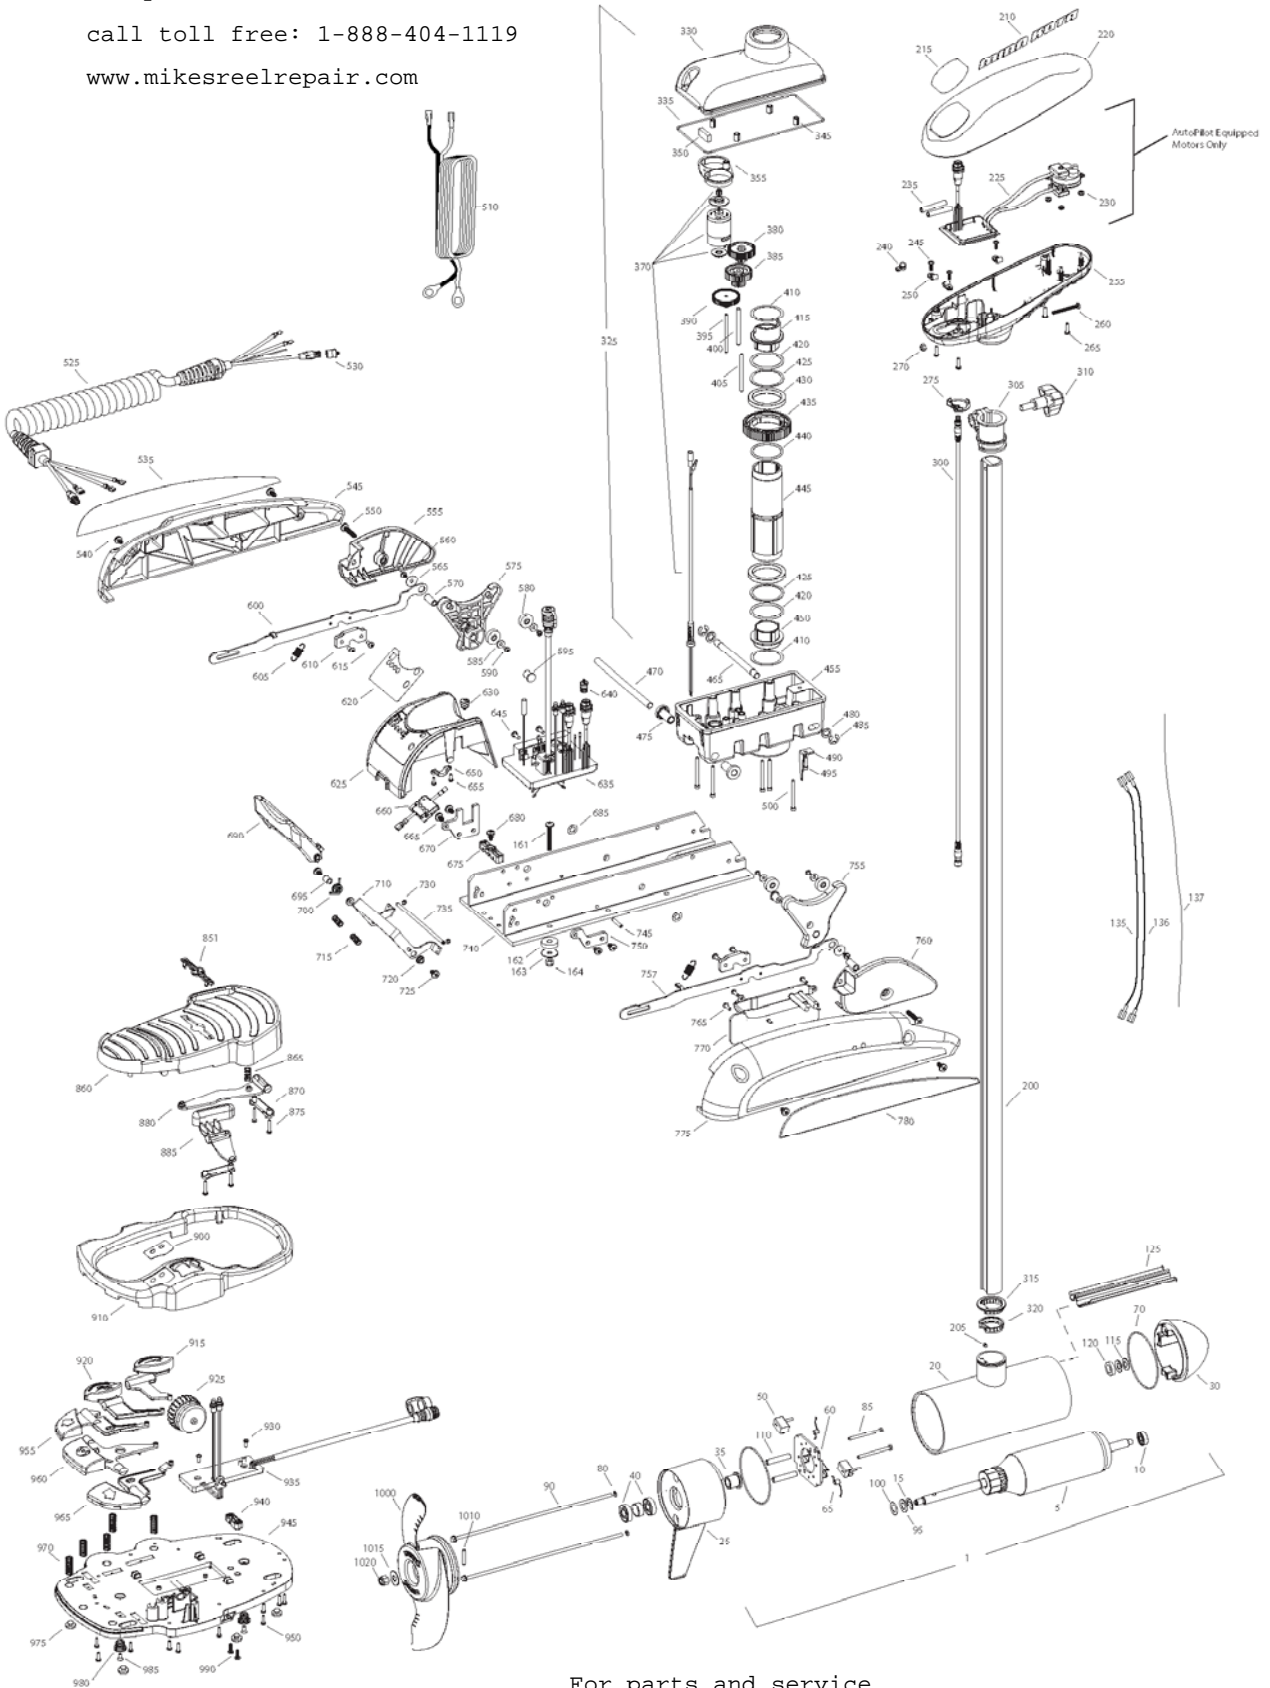

For parts and service
call toll free: 1-888-404-1119
www.mikesreelrepair.com

For parts and service

call toll free: 1-888-404-1119

www.mikesreelrepair.com

Item	P/N	Description	Qty	Item	P/N	Description	Qty	Item	P/N	Description	Qty	Item	P/N	Description	Qty
1	277-7052	36V Motor 60" FW	1	320		Included in #200 assembly		605	2322710	Spring, extension	2	955	2323700	Button, steer, left	1
	277-7051	36V Motor 54" FW	1	325	2997025	Steering housing	1	610	2324210	Support block	2	960	2323705	Button, momentary	1
	277-7054	36V Motor US2 60"	1	330	2326501	Steering housing top	1	615	2323407	Screw, 10-32 x .375	4	965	2323701	Button, steer, right	1
	277-7053	36V Motor US2 54"	1	335	2324604	O-ring, case seal	1	620	2326550	Decal, speed control	1	970	2322704	Spring, foot pedal	5
5	2-100-216	Armature assembly	1	345	2305605	Roll pin 5/16	4	625	2320210	Cover, speed control	1	975	2325110	Bumper	4
10	140-010	Bearing	1	350	2308601	Breather, filter	1	630	2322901	Strain relief	1	980	2322706	Spring, barrel	2
15	788-040	Retaining ring	1	355	2328610	Cradle, motor	1	635	2324012	Control board, 24-36v	1	985	2323420	Screw, 8-18 x .375	2
20		Included in #200 assembly		360	2302240	Pinion gear	1	640	2320203	Cap, dust, control board	1	990	2372100	Screw, 8-18 x .625	2
25	2-300-170	Brush end housing assembly	1	365	2300265	Cap, motor, plastic	1	645	2323406	Screw, 10-24 x	2				
30	421-276	Plain end housing assembly STD	1	370	2327025	Motor, steering	1	650	2321315	Holder, connector	1	■	1378132	Propeller kit WW2	1
	9421-286	Plain end housing US2 60"	1	375	2300560	Cap, spacer, plastic	1	655	2332103	Screw, 6-20 x .375	2	1000	2331160	Propeller WW2	1
	9421-285	Plain end housing US2 54"	1	380	2302255	Gear, cluster 3rd stage	1	660	2074082	Battery meter, 36v	1	1010	2262658	Drive pin, large	1
35	144-017	Flange bearing	1	385	2302250	Gear, cluster 2nd stage	1	665	2323402	Screw, 1/4-20 x .375	4	1015	2091701	Washer, prop, large	1
40	880-025	Seal	2	390	2302245	Gear, cluster 1st stage	1	670	2321940	Bracket, strain relief	1	1020	2093101	Nut, nylock, prop, large	1
50	188-094	Brush	2	395	2302610	Shaft, gear 1st stage	1	675	2321310	Strain relief, wire	1				
60	2-600-199	Brush plate assembly	1	400	2302620	Shaft, gear 3rd stage	1	680	2323405	Screw, 1/4-20 x .5	1				
65	975-041	Brush spring	2	405	2302615	Shaft, gear 2nd stage	1	685	2013100	Speed nut, .375	2				
70	701-043	O-ring, motor	2	410	2321704	Washer, thrust	2	690	2320215	Handle, release cover	1				
80	701-009	O-ring, thru-bolt	2	415	2321515	Liner, output tube	1	695	2301700	Bushing,	1				
85	830-027	Screw, 10-32 x 2	2	420	2324603	O-ring, 224	2	700	2302700	Spring, release handle	1				
90	830-098	Thru-bolt	2	425	2321720	Shim, O-ring	2	710	2320400	Handle, release FW	1				
95	990-051	Washer, steel	2	430	2327308	Bearing, ball sealed	2	715	2322712	Spring, release handle	2				
100	990-052	Washer, nylon	2	435	2322200	Gear, output	1	720	2322604	Bushing, handle	2				
110	973-025	Spacer, brush plate	2	440	2324601	O-ring, output gear	1	725	2332104	Screw, 1/4-20 x .625	2				
115	992-010	Washer, Belleville	2	445	2322230	Tube, output machined	1	730	2323000	E-clip, 3/16, SS	2				
120	992-045	Spacer, thrust	1	450	2321510	Collar, drive, bottom	1	735	2322606	Pin, follower, handle	1				
125	582-014	Clip, retaining, long	1	455	2326506	Steering housing, Bottom	1	740	2321901	Base extrusion, machined	1				
135	640-025	Leadwire, black	1	460	2320605	Leadwire, Steering	1	745	2322912	Spring pin,	2				
136	640-133	Leadwire, red	1	465	2322600	Pin, latch, zp	1	750	2321950	Bracket, sideplate	1				
137	640-307	Groundwire, brown, US2 only	1	470	2322602	Pin, pivot, zp	1	755	2323900	Ramp, 4" right	1				
200	2777115	Tube, composite 60" FW	1	475	2327310	Bushing, pivot pin	2	757	2324202	Arm, release, Right	1				
205		Included in #200 assembly		480	2321702	Washer, flat .375	2	760	2321920	Skid, right	1				
210	2325681	Decal, cover	2	485	2263011	E-ring .375	2	765	2301310	Screw, 8-18 x .5	3				
215	2325678	Decal, ctrl box 101	1	490	2322702	Spring, latch pin	2	770	2320220	Cover, access, FW	1				
	2325679	Decal, ctrl box 101 US2	1	495	2323410	Screw, 8-32 x .75	1	775	2321910	Sideplate, right	1				
	2325680	Decal, ctrl box 101 Autopilot	1	500	2323408	Screw, 8-32 x 2	7	780	2325640	Decal, sideplate, right	1				
	2325681	Decal, ctrl box 101 Autopilot & US2	1	510	2090651	Leawire, 10 ga	1	850	2994720	Foot pedal	1				
220	2320200	Cover, ctrl box	1	525	2991271	Coil cord	1	851	2326710	Plug, foot pedal	1				
225	2324030	Ctrl board, compass, Autopilot only	1		2991272	Coil cord, US2	1	855	2324400	Pedal, heel-toe	1				
230	2302960	Grommet, compass, Autopilot only	3	530	2320202	Cap, dust, coil cord, non-AP only	1	865	2322714	Spring, momentary	1				
235	2065400	Wire insulator	2	535	2325641	Decal, sideplate, left	1	870	2321300	Clamp	2				
240	2040340	Connector, scotchlock, US2 only	1	540	2323404	Screw, 1/4-20	4	875	2223430	Screw, 8 x .75	4				
245	2372100	Screw, 8-18 x .625	3	545	2321915	Sideplate, left	1	880	2328600	Flex finger	1				
250	2052510	Cable clamp	3	550	2263426	Screw, 1/4-20 x 1.25	2	885	2323710	Button, momentary, left	1				
255	2322500	Ctrl box	1	555	2321925	Skid, left	1	900	2325660	Decal, foot pedal	1				
260	2332102	Screw, 10-24	1	560	2323422	Screw, 10-24 x .375	2	910	2320205	Cover, heel-toe	1				
265	2372100	Screw, 8-18 x .625	4	565	2321700	Washer, #10 SS	2	915	2323725	Button, AP	1				
270	2333101	Nut, 10-24	1	570	2327306	Bushing, pivot	2	920	2323715	Button, Mom/Con	1				
275	2224700	Plug, ctrl box, US2 motors only	1	575	2323905	Ramp, 4" left	1	925	2320100	Knob, speed, foot pedal	1				
	2224702	Plug, ctrl box	1	580	2325115	Pad, rubber rest	4	930	2332103	Screw, 6-20 x .375	2				
300	2211415	Universal sonar 2 extension cable	1	585	2321706	Washer, #8	4	935	2324020	Control board, foot pedal	1				
305	2321500	Depth collar	1	590	2323412	Screw, 8-18 x .25	4	940	2322900	Strain relief, foot pedal	1				
310	2260900	Knob, depth collar	1	595	2324705	Insert, ramp	2	945	2324500	Base plate, foot pedal	1				
315		Included in #200 assembly		600	2324200	Arm, release, left	1	950	2301310	Screw, #8 x .5	10				