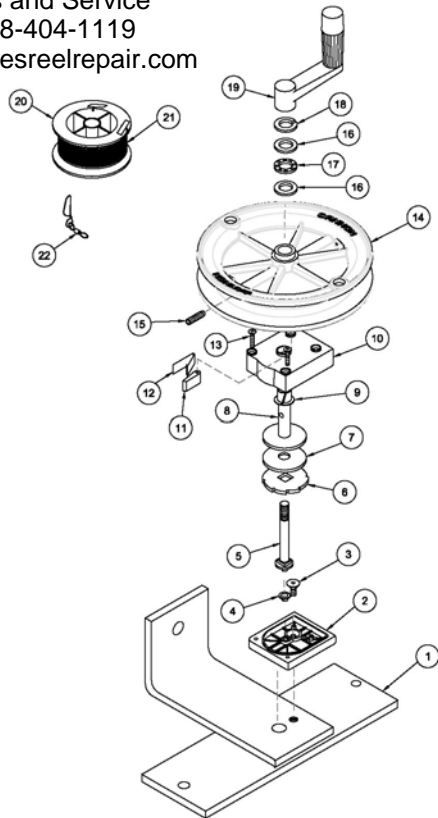

For Parts and Service
 Call 1-888-404-1119
www.mikesreelrepair.com

Teaser Reel

BILL OF MATERIALS			
ITEM	PART NO.	DESCRIPTION	QTY
1	1860003	ASY MOUNT TEASER REEL (FIN)	1
2	1821482	HSG CLUTCH PRR	1
3	9280580	HDW SCR 3/8 16X3/4 FLT HD	1
4	9010070	HDW BEARING BRASS	1
5	1800757	ASY SHAFT DRIVE PRR	1
6	0467694	HDW RATCHET BRAKE FACE	1
7	1264670	ASY CLUTCH PAD SM HOLE	1
8	1800756	ASY REEL SHAFT PRR	1
9	9010010	HDW BEARING SHORT NYLINER 5/8"	1
10	1821497	HSG COVER CLUTCH HSG PRR	1
11	9100160	DOG RATCHET	1
12	9400070	HDW SPRING DOG	1
13	9370220	HDW SCR #10-1 1/4 FH TYPE A SS	4
14	3397915	REEL, HS, TEASER	1
15	3393412	SCREW SET 5/16-18X1 SS HDP	1
16	9010310	HDW WASHER, THRUST	2
17	9010280	HDW BEARING, THRUST	1
18	9430130	HDW WAS 3/8 IN SPLIT LOCK SS	1
19	0902000	ASY HDW HANDLE CRANK UT/PRR	1
20	1815395	ASY LINE DACRON 150' SPOOL	1
21	0608018	HDW RUBBER BAND 3 1/2" #19	1
22	9100620	HDW SNAP SWIVEL 4/0-37 MARLIN	1

For Parts and Service
 Call 1-888-404-1119
www.mikesreelrepair.com