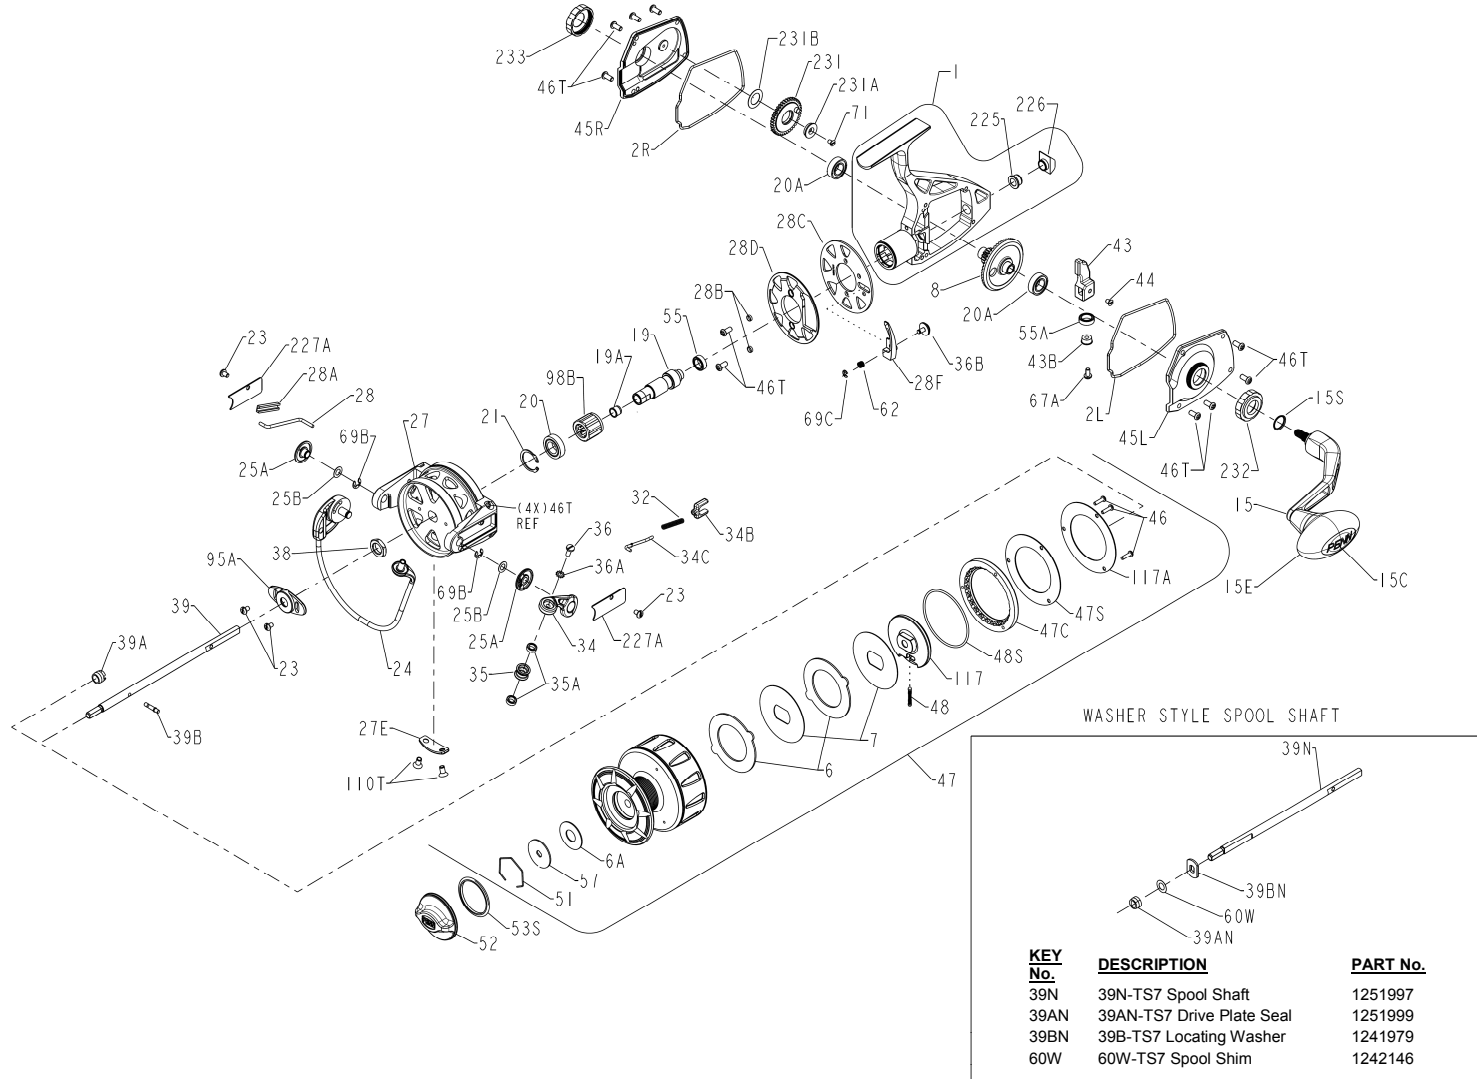

PARTS LIST FOR MODELS TRQS9E-B (Black) & TRQS9E-G (Gold)

REEL PART NO'S 1233560 & 1227758

KEY No.	DESCRIPTION	PART No.
1	1-TS7B Housing Asm (Black)	1200324
1	1-TS7G Housing Asm (Gold)	1200325
2L	2L-TS7 Left Housing Gasket	1200326
2R	2R-TS7 Right Housing Gasket	1200327
6	6-950M Eared Drag Washer (2 req)	1190981
6A	6-309 Drag Washer	1180917
7	7-TS7 Keyed Drag Washer (2 req)	1192588
8	8-TS7 Gear Assembly	1192589
15	15-TS7B Handle Asm (Black)	1200328
15	15-TS7G Handle Asm (Gold)	1200329
15C	15C-TS7 Handle Knob Cap	1226716
15E	15E-TS7 Handle Knob	1229393
15S	15S-TS7 Handle Seal	1200419

KEY No.	DESCRIPTION	PART No.
19	19-TS7 Pinion	1251997
19A	19A-TS7 Pinion Bushing	1192606
20	20-TS7 Pinion Ball Bearing	1191260
20A	20A-TS7 Gear Ball Bearing (2 req)	1191263
21	21-TS7 Retaining Ring	1192641
23	23-750 Cover Screw (4 req)	1181953
24	24-TS9 Bail Wire Assembly	1191330
25A	25A-TS7 Bail Bushing (2 req)	1200331
25B	25B-TS7 Bail Washer (2 req)	1200332
27	27-TS9B Rotor Assembly (Black)	1200408
27	27-TS9G Rotor Assembly (Gold)	1200409
27E	27E-TS9 Balance Weight	1200410