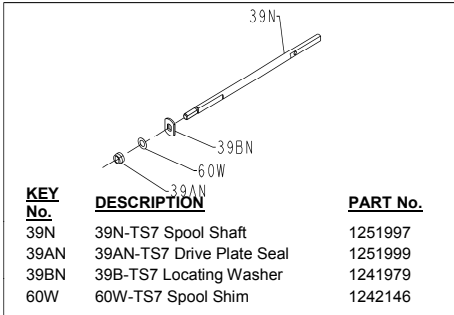

**PARTS LIST FOR MODELS TRQS9-B (Black) & TRQS9-G (Gold)**

REEL PART NO'S 1227756 & 1227759

KEY No.	DESCRIPTION	PART No.
39N	39N-TS7 Spool Shaft	1251997
39AN	39AN-TS7 Drive Plate Seal	1251999
39BN	39B-TS7 Locating Washer	1241979
60W	60W-TS7 Spool Shim	1242146

1231644  
407-TRQS9 Rev 8 E4000 7-27-11

KEY No.	DESCRIPTION	PART No.
1	1-TS7B Housing Asm (Black)	1200324
1	1-TS7G Housing Asm (Gold)	1200325
2L	2L-TS7 Left Housing Gasket	1200326
2R	2R-TS7 Right Housing Gasket	1200327
6	6-950M Eared Drag Washer (2 req)	1190981
6A	6-309 Drag Washer	1180917
7	7-TS7 Keyed Drag Washer (2 req)	1192588
8	8-TS7 Gear Assembly	1192589
15	15-TS7B Handle Asm (Black)	1200328
15	15-TS7G Handle Asm (Gold)	1200329
15C	15C-TS7 Handle Knob Cap	1226716
15E	15E-TS7 Handle Knob	1229393
15S	15S-TS7 Handle Seal	1200419

KEY No.	DESCRIPTION	PART No.
19	19-TS7 Pinion	1200330
19A	19A-TS7 Pinion Bushing	1192606
20	20-TS7 Pinion Ball Bearing	1191260
20A	20A-TS7 Gear Ball Bearing (2 req)	1191263
21	21-TS7 Retaining Ring	1192641
21S	21S-TS7 Rotor Seal	1191276
23	23-750 Cover Screw (4 req)	1181953
24	24-TS9 Bail Wire Assembly	1191330
25A	25A-TS7 Bail Bushing (2 req)	1200331
25B	25B-TS7 Bail Washer (2 req)	1200332
27	27-TS9B Rotor Assembly (Black)	1200408
27	27-TS9G Rotor Assembly (Gold)	1200409
27E	27E-TS9 Balance Weight	1200410