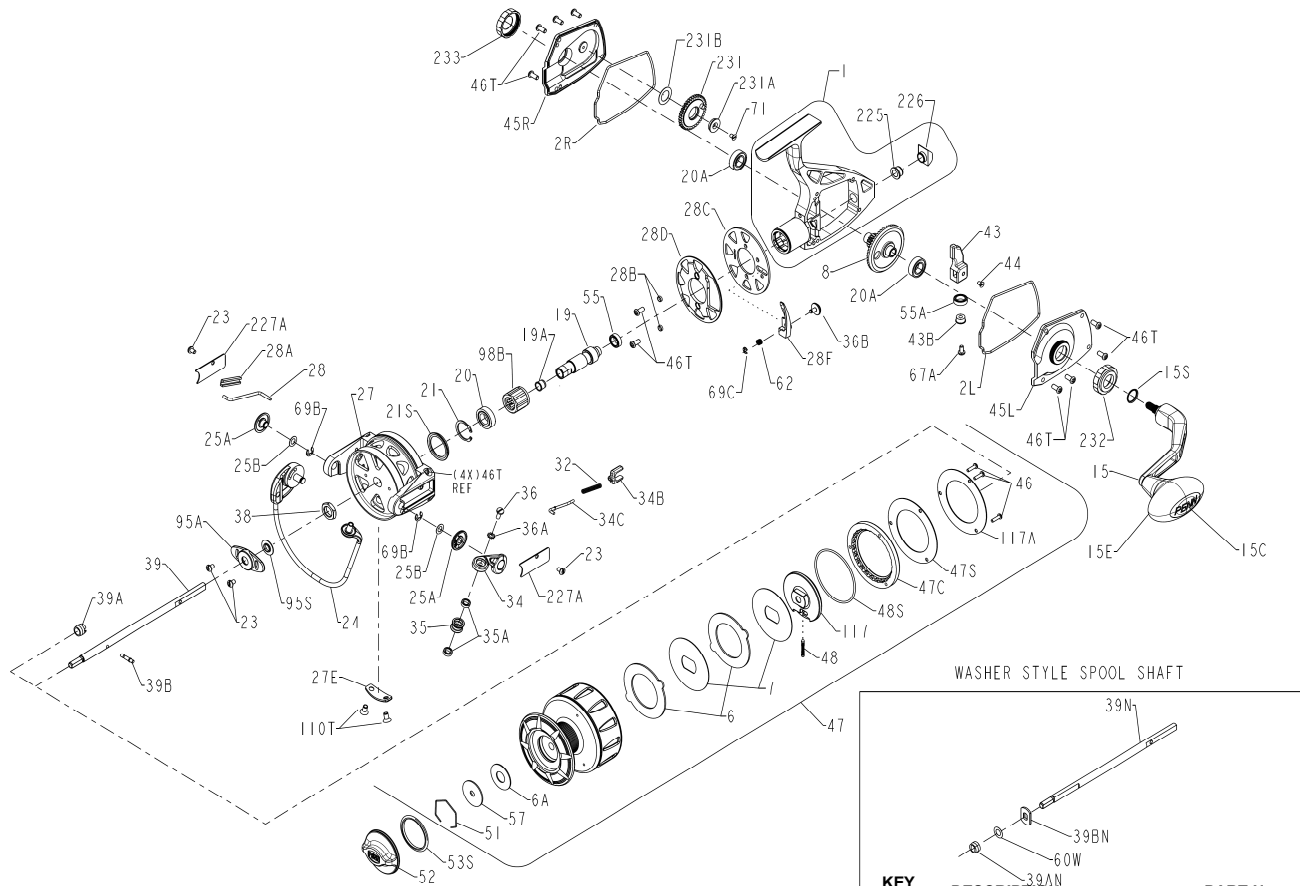

**PARTS LIST FOR MODELS TRQS9-B (Black) & TRQS9-G (Gold)**

REEL PART NO'S 1227756 & 1227759

KEY No.	DESCRIPTION	PART No.
39N	39N-TS7 Spool Shaft	1251997
39AN	39AN-TS7 Drive Plate Seal	1251999
39BN	39B-TS7 Locating Washer	1241979
60W	60W-TS7 Spool Shim	1242146

1231644  
407-TRQS9 Rev 8 E4000 7-27-11

KEY No.	DESCRIPTION	PART No.
1	1-TS7B Housing Asm (Black)	1200324
1	1-TS7G Housing Asm (Gold)	1200325
2L	2L-TS7 Left Housing Gasket	1200326
2R	2R-TS7 Right Housing Gasket	1200327
6	6-950M Eared Drag Washer (2 req)	1190981
6A	6-309 Drag Washer	1180917
7	7-TS7 Keyed Drag Washer (2 req)	1192588
8	8-TS7 Gear Assembly	1192589
15	15-TS7B Handle Asm (Black)	1200328
15	15-TS7G Handle Asm (Gold)	1200329
15C	15C-TS7 Handle Knob Cap	1226716
15E	15E-TS7 Handle Knob	1229393
15S	15S-TS7 Handle Seal	1200419

KEY No.	DESCRIPTION	PART No.
19	19-TS7 Pinion	1200330
19A	19A-TS7 Pinion Bushing	1192606
20	20-TS7 Pinion Ball Bearing	1191260
20A	20A-TS7 Gear Ball Bearing (2 req)	1191263
21	21-TS7 Retaining Ring	1192641
21S	21S-TS7 Rotor Seal	1191276
23	23-750 Cover Screw (4 req)	1181953
24	24-TS9 Bail Wire Assembly	1191330
25A	25A-TS7 Bail Bushing (2 req)	1200331
25B	25B-TS7 Bail Washer (2 req)	1200332
27	27-TS9B Rotor Assembly (Black)	1200408
27	27-TS9G Rotor Assembly (Gold)	1200409
27E	27E-TS9 Balance Weight	1200410