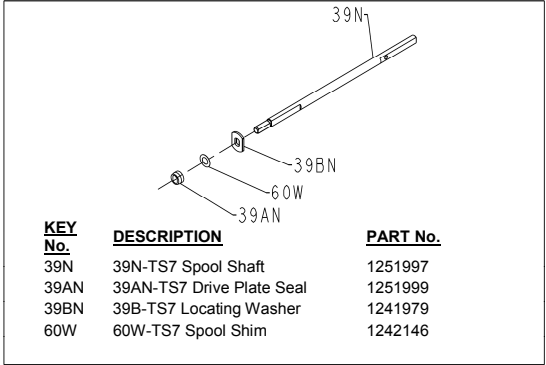

PARTS LIST FOR MODELS TRQS9-BBLS (Bailless Rotor)

REEL PART NO. 1227757

WASHER STYLE SPOOL SHAFT

KEY No.	DESCRIPTION	PART No.
39N	39N-TS7 Spool Shaft	1251997
39AN	39AN-TS7 Drive Plate Seal	1251999
39BN	39B-TS7 Locating Washer	1241979
60W	60W-TS7 Spool Shim	1242146