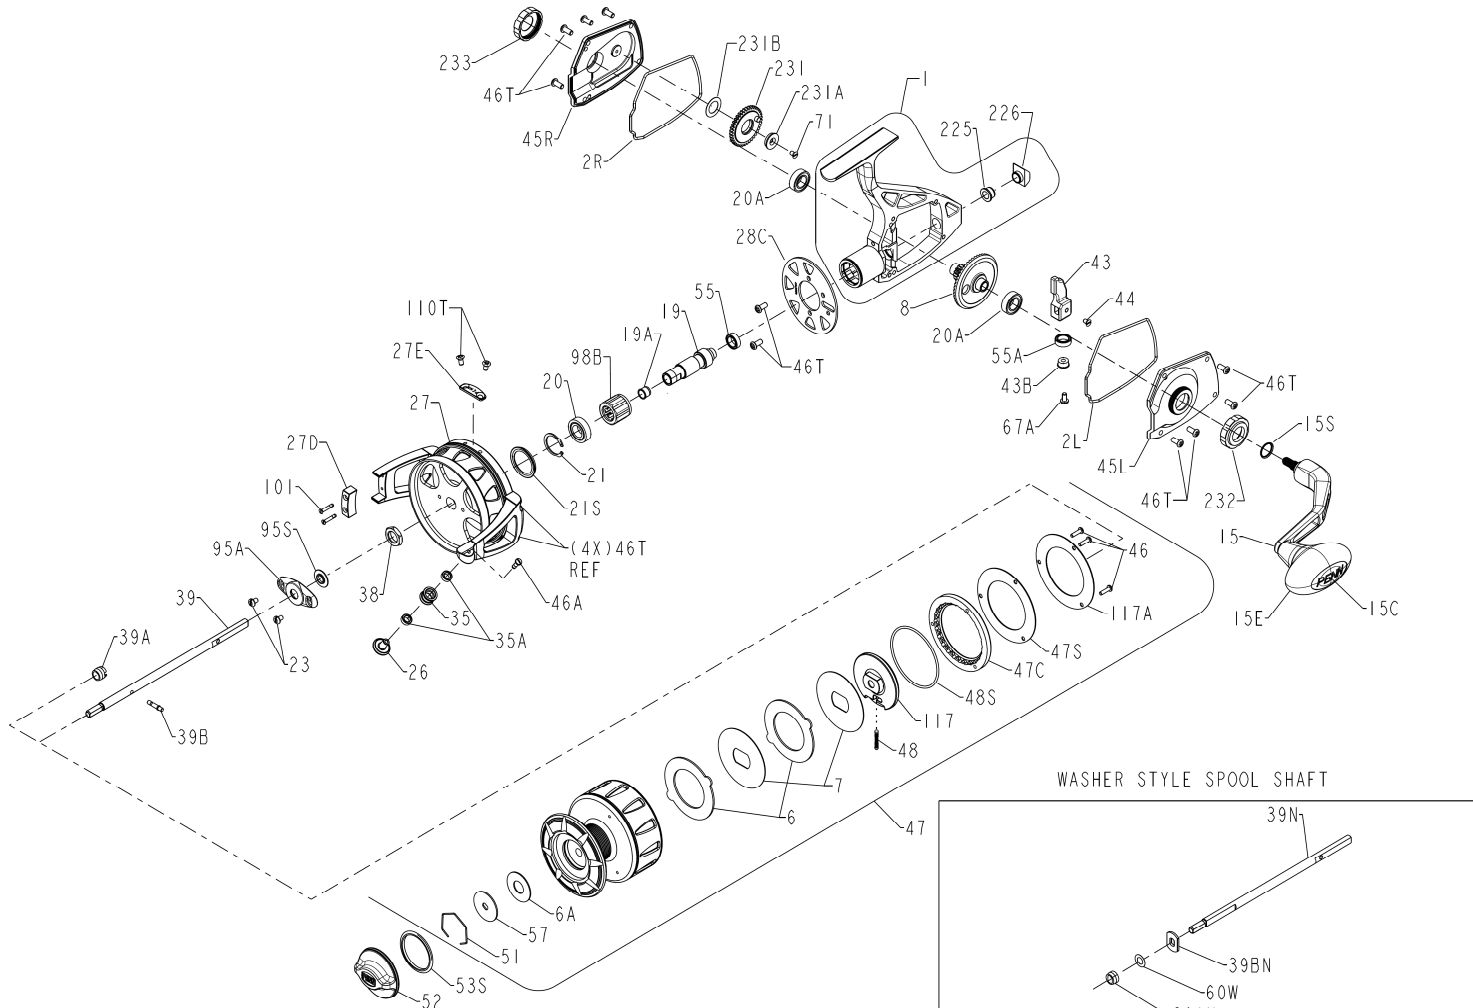

PARTS LIST FOR MODELS TRQS9-BBLS (Bailless Rotor)

REEL PART NO. 1227757

WASHER STYLE SPOOL SHAFT

KEY No.	DESCRIPTION	PART No.
39N	39N-TS7 Spool Shaft	1251997
39AN	39AN-TS7 Drive Plate Seal	1251999
39BN	39B-TS7 Locating Washer	1241979
60W	60W-TS7 Spool Shim	1242146