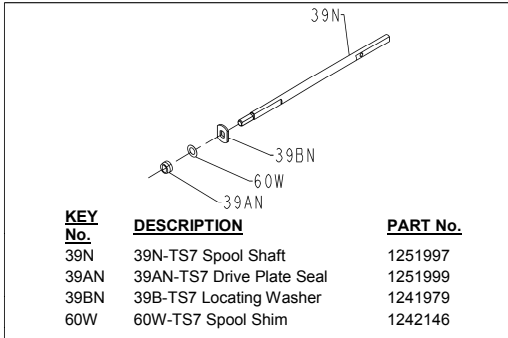

# PARTS LIST FOR MODELS TRQS7E-B (Black) & TRQS7E-G (Gold)

REEL PART NO'S 1227753 & 1227754

WASHER STYLE SPOOL SHAFT

KEY No.	DESCRIPTION	PART No.
39N	39N-TS7 Spool Shaft	1251997
39AN	39AN-TS7 Drive Plate Seal	1251999
39BN	39B-TS7 Locating Washer	1241979
60W	60W-TS7 Spool Shim	1242146

KEY No.	DESCRIPTION	PART No.
1	1-TS7B Housing Asm (Black)	1200324
1	1-TS7G Housing Asm (Gold)	1200325
2L	2L-TS7 Left Housing Gasket	1200326
2R	2R-TS7 Right Housing Gasket	1200327
6	6-950M Eared Drag Washer (2 req)	1190981
6A	6-309 Drag Washer	1180917
7	7-TS7 Keyed Drag Washer (2 req)	1192588
8	8-TS7 Gear Assembly	1192589
15	15-TS7B Handle Asm (Black)	1200328
15	15-TS7G Handle Asm (Gold)	1200329
15C	15C-TS7 Handle Knob Cap	1226716
15E	15E-TS7 Handle Knob	1229393
15S	15S-TS7 Handle Seal	1200419

KEY No.	DESCRIPTION	PART No.
19	19-TS7 Pinion	1200330
19A	19A-TS7 Pinion Bushing	1192606
20	20-TS7 Pinion Ball Bearing	1191260
20A	20A-TS7 Gear Ball Bearing (2 req)	1191263
21	21-TS7 Retaining Ring	1192641
23	23-750 Cover Screw (4 req)	1181953
24	24-TS7 Bail Wire Assembly	1191329
25A	25A-TS7 Bail Bushing (2 req)	1200331
25B	25B-TS7 Bail Washer (2 req)	1200332
27	27-TS7B Rotor Assembly (Black)	1200333
27	27-TS7G Rotor Assembly (Gold)	1200334
27E	27E-TS7 Balance Weight	1200335