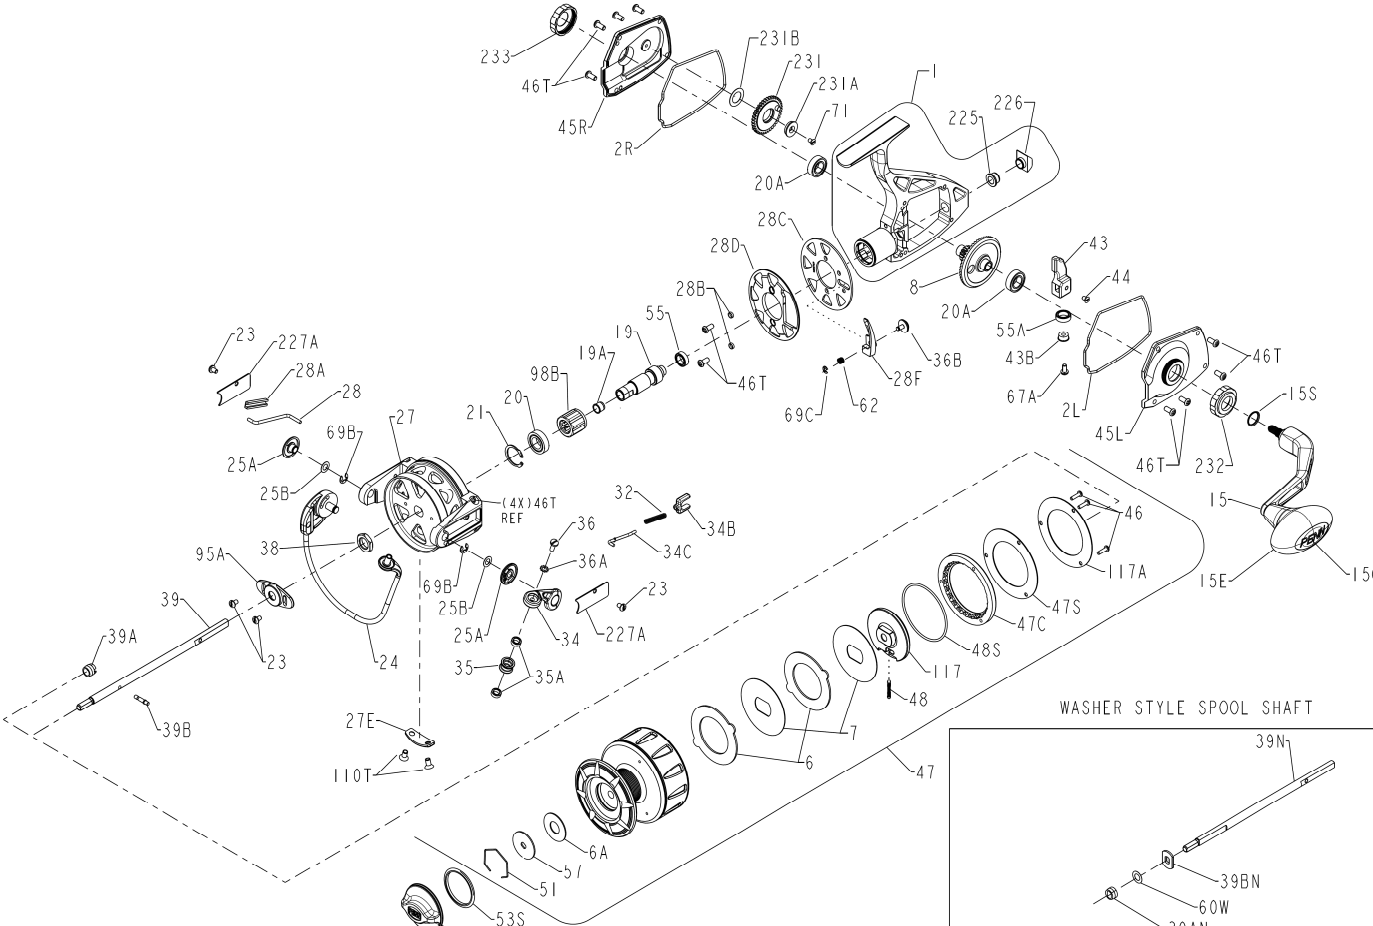

# PARTS LIST FOR MODELS TRQS7E-B (Black) & TRQS7E-G (Gold)

REEL PART NO'S 1227753 & 1227754

WASHER STYLE SPOOL SHAFT

KEY No.	DESCRIPTION	PART No.
39N	39N-TS7 Spool Shaft	1251997
39AN	39AN-TS7 Drive Plate Seal	1251999
39BN	39B-TS7 Locating Washer	1241979
60W	60W-TS7 Spool Shim	1242146

KEY No.	DESCRIPTION	PART No.
1	1-TS7B Housing Asm (Black)	1200324
1	1-TS7G Housing Asm (Gold)	1200325
2L	2L-TS7 Left Housing Gasket	1200326
2R	2R-TS7 Right Housing Gasket	1200327
6	6-950M Eared Drag Washer (2 req)	1190981
6A	6-309 Drag Washer	1180917
7	7-TS7 Keyed Drag Washer (2 req)	1192588
8	8-TS7 Gear Assembly	1192589
15	15-TS7B Handle Asm (Black)	1200328
15	15-TS7G Handle Asm (Gold)	1200329
15C	15C-TS7 Handle Knob Cap	1226716
15E	15E-TS7 Handle Knob	1229393
15S	15S-TS7 Handle Seal	1200419

KEY No.	DESCRIPTION	PART No.
19	19-TS7 Pinion	1200330
19A	19A-TS7 Pinion Bushing	1192606
20	20-TS7 Pinion Ball Bearing	1191260
20A	20A-TS7 Gear Ball Bearing (2 req)	1191263
21	21-TS7 Retaining Ring	1192641
23	23-750 Cover Screw (4 req)	1181953
24	24-TS7 Bail Wire Assembly	1191329
25A	25A-TS7 Bail Bushing (2 req)	1200331
25B	25B-TS7 Bail Washer (2 req)	1200332
27	27-TS7B Rotor Assembly (Black)	1200333
27	27-TS7G Rotor Assembly (Gold)	1200334
27E	27E-TS7 Balance Weight	1200335