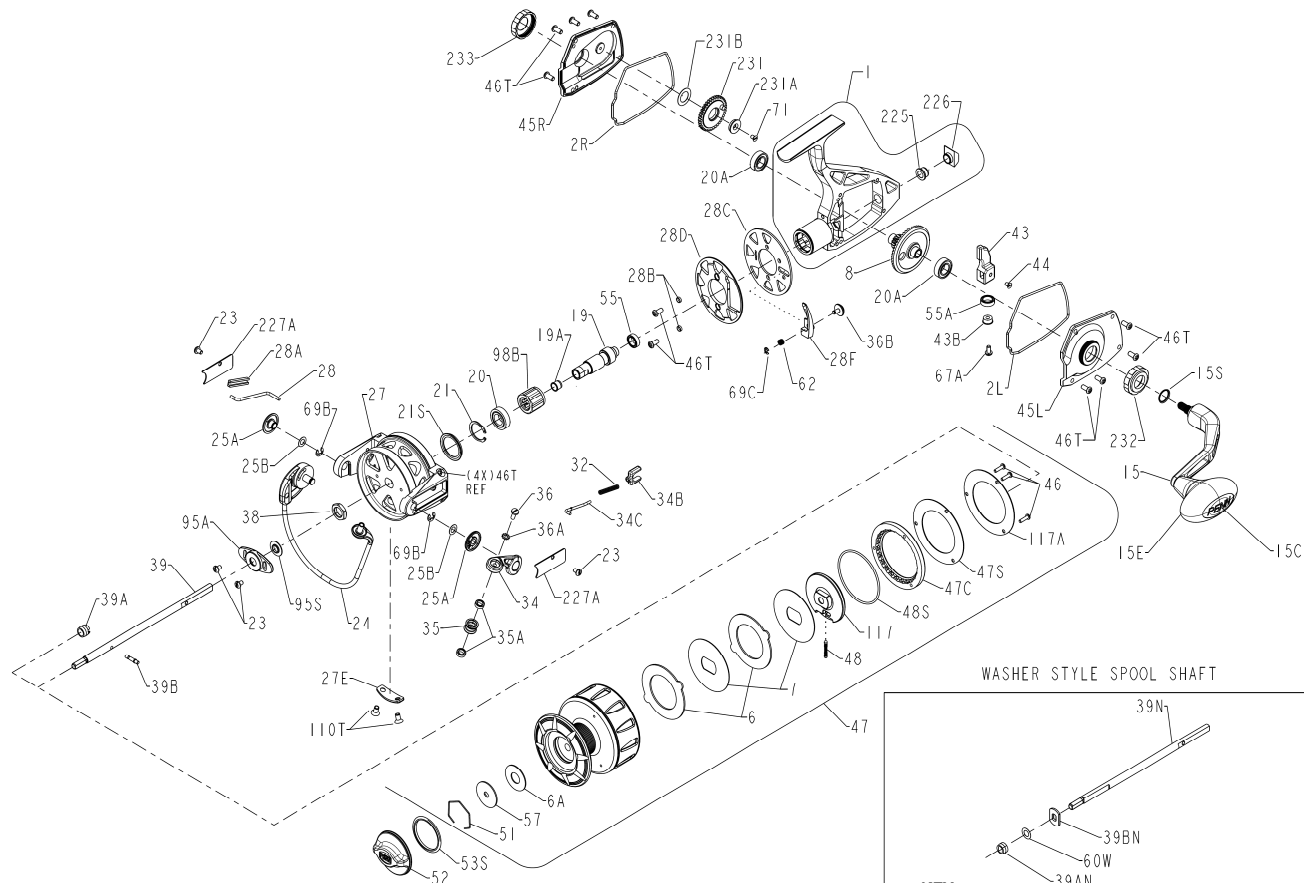

**PARTS LIST FOR MODELS TRQS7-B (Black) & TRQS7-G (Gold)**

REEL PART NO'S 1227751 & 1227755

KEY No.	DESCRIPTION	PART No.
39N	39N-TS7 Spool Shaft	1251997
39AN	39AN-TS7 Drive Plate Seal	1251999
39BN	39B-TS7 Locating Washer	1241979
60W	60W-TS7 Spool Shim	1242146

KEY No.	DESCRIPTION	PART No.
1	1-TS7B Housing Asm (Black)	1200324
1	1-TS7G Housing Asm (Gold)	1200325
2L	2L-TS7 Left Housing Gasket	1200326
2R	2R-TS7 Right Housing Gasket	1200327
6	6-950M Eared Drag Washer (2 req)	1190981
6A	6-309 Drag Washer	1180917
7	7-TS7 Keyed Drag Washer (2 req)	1192588
8	8-TS7 Gear Assembly	1192589
15	15-TS7B Handle Asm (Black)	1200328
15	15-TS7G Handle Asm (Gold)	1200329
15C	15C-TS7 Handle Knob Cap	1226716
15E	15E-TS7 Handle Knob	1229393
15S	15S-TS7 Handle Seal	1200419

KEY No.	DESCRIPTION	PART No.
19	19-TS7 Pinion	1200330
19A	19A-TS7 Pinion Bushing	1192606
20	20-TS7 Pinion Ball Bearing	1191260
20A	20A-TS7 Gear Ball Bearing (2 req)	1191263
21	21-TS7 Retaining Ring	1192641
21S	21S-TS7 Rotor Seal	1191276
23	23-750 Cover Screw (4 req)	1181953
24	24-TS7 Bail Wire Assembly	1191329
25A	25A-TS7 Bail Bushing (2 req)	1200329
25B	25B-TS7 Bail Washer (2 req)	1200332
27	27-TS7B Rotor Assembly (Black)	1200333
27	27-TS7G Rotor Assembly (Gold)	1200334
27E	27E-TS7 Balance Weight	1200335