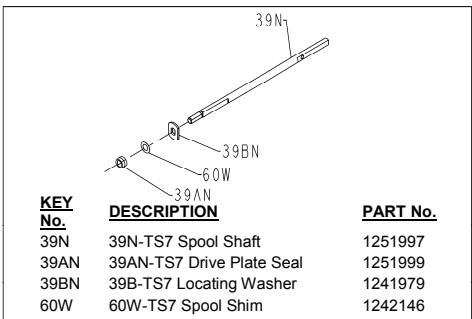

**PARTS LIST FOR MODELS TRQS7-B (Black) & TRQS7-G (Gold)**

REEL PART NO'S 1227751 & 1227755

KEY No.	DESCRIPTION	PART No.
39N	39N-TS7 Spool Shaft	1251997
39AN	39AN-TS7 Drive Plate Seal	1251999
39BN	39B-TS7 Locating Washer	1241979
60W	60W-TS7 Spool Shim	1242146

KEY No.	DESCRIPTION	PART No.
1	1-TS7B Housing Asm (Black)	1200324
1	1-TS7G Housing Asm (Gold)	1200325
2L	2L-TS7 Left Housing Gasket	1200326
2R	2R-TS7 Right Housing Gasket	1200327
6	6-950M Eared Drag Washer (2 req)	1190981
6A	6-309 Drag Washer	1180917
7	7-TS7 Keyed Drag Washer (2 req)	1192588
8	8-TS7 Gear Assembly	1192589
15	15-TS7B Handle Asm (Black)	1200328
15	15-TS7G Handle Asm (Gold)	1200329
15C	15C-TS7 Handle Knob Cap	1226716
15E	15E-TS7 Handle Knob	1229393
15S	15S-TS7 Handle Seal	1200419

KEY No.	DESCRIPTION	PART No.
19	19-TS7 Pinion	1200330
19A	19A-TS7 Pinion Bushing	1192606
20	20-TS7 Pinion Ball Bearing	1191260
20A	20A-TS7 Gear Ball Bearing (2 req)	1191263
21	21-TS7 Retaining Ring	1192641
21S	21S-TS7 Rotor Seal	1191276
23	23-750 Cover Screw (4 req)	1181953
24	24-TS7 Bail Wire Assembly	1191329
25A	25A-TS7 Bail Bushing (2 req)	1200329
25B	25B-TS7 Bail Washer (2 req)	1200332
27	27-TS7B Rotor Assembly (Black)	1200333
27	27-TS7G Rotor Assembly (Gold)	1200334
27E	27E-TS7 Balance Weight	1200335