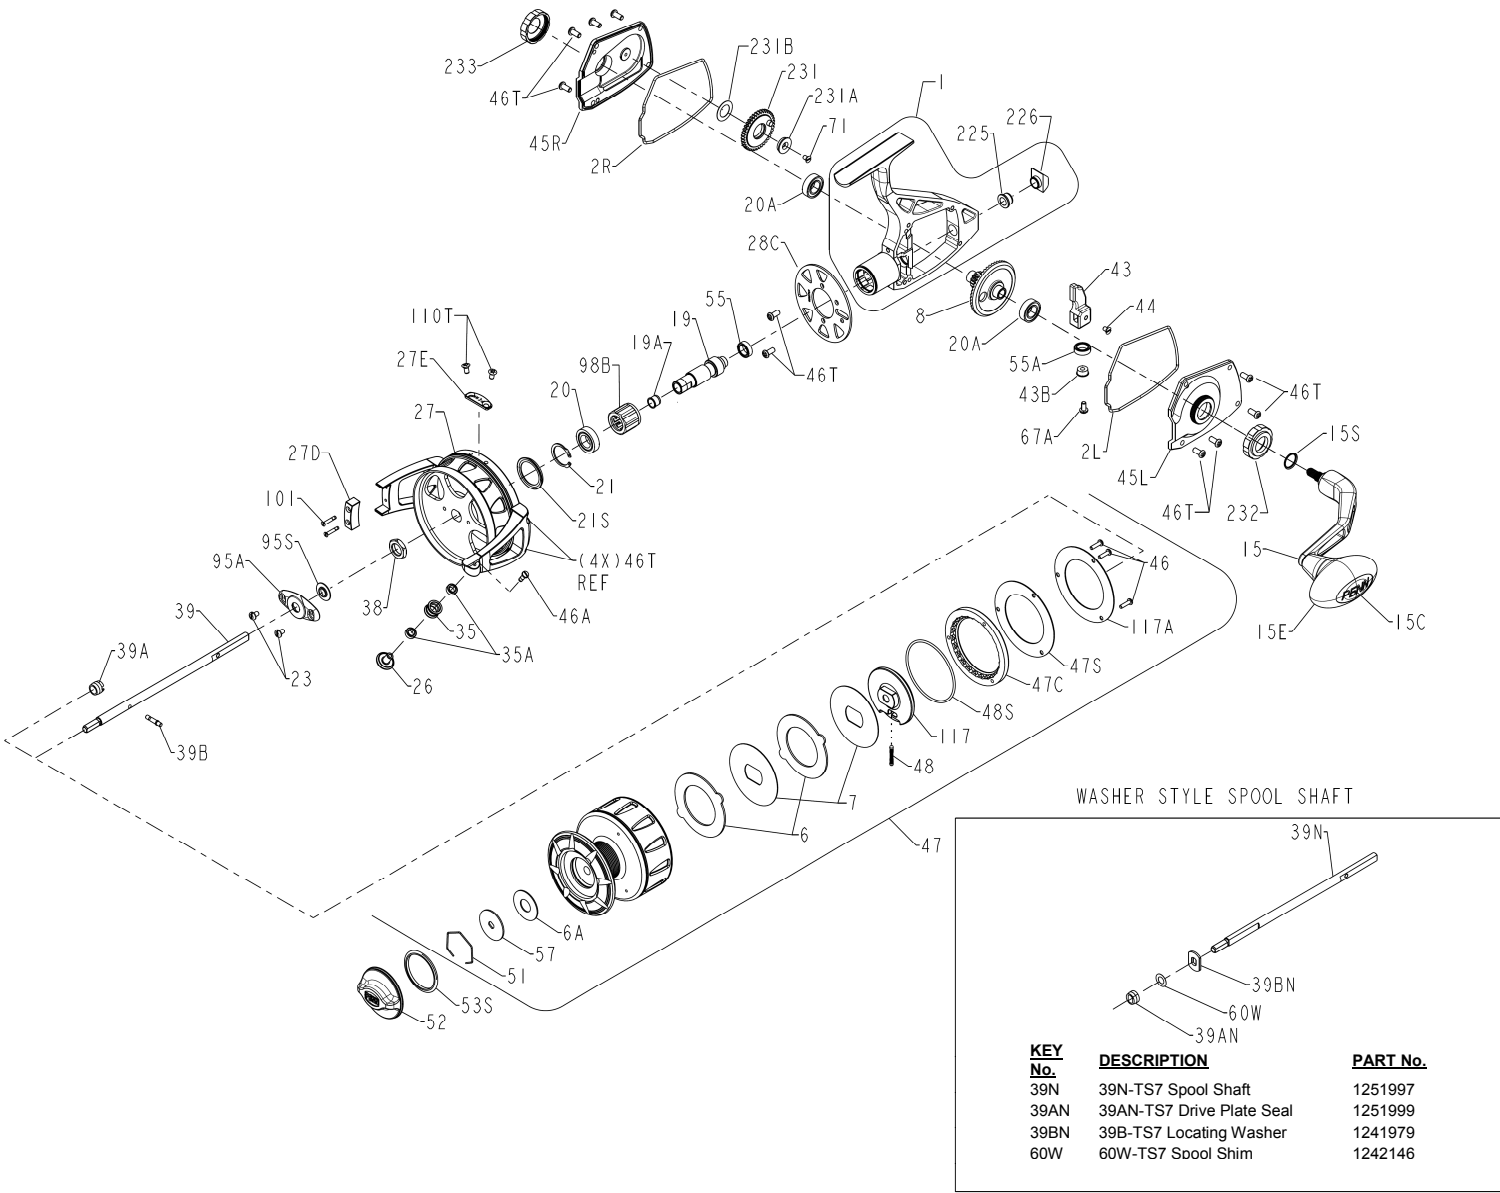

PARTS LIST FOR MODELS TRQS7-BBLS (Bailless Rotor)

REEL PART NO. 1227752

<u>KEY No.</u>	<u>DESCRIPTION</u>	<u>PART No.</u>
1	1-TS7B Housing Asm (Black)	1200324
2L	2L-TS7 Left Housing Gasket	1200326
2R	2R-TS7 Right Housing Gasket	1200327
6	6-950M Eared Drag Washer (2 req)	1190981
6A	6-309 Drag Washer	1180917
7	7-TS7 Keyed Drag Washer (2 req)	1192588
8	8-TS7 Gear Assembly	1192589
15	15-TS7B Handle Asm (Black)	1200328
15C	15C-TS7 Handle Knob Cap	1226716
15E	15E-TS7 Handle Knob	1229393
15S	15S-TS7 Handle Seal	1200419
19	19-TS7 Pinion	1200330
19A	19A-TS7 Pinion Bushing	1192606
20	20-TS7 Pinion Ball Bearing	1191260
20A	20A-TS7 Gear Ball Bearing (2 req)	1191263
21	21-TS7 Retaining Ring	1192641
21S	21S-TS7 Rotor Seal	1191276
23	23-750 Cover Screw (2 req)	1181953
26	26-TS7MB Roller Stud (Black)	1225787
27	27-TS7MB Rotor Assembly (Black)	1225799
27D	27E-TS7M Bailless Balance Weight	1225788
27E	27E-TS7 Balance Weight	1200335
28C	28C-TS7B Rotor Flange (Black)	1200339
35	35-TS7 Line Roller	1205239
35A	35A-950M Ball Bearing (2 req)	1182951
38	38-9500 Rotor Nut	1183160
39	39-TS7 Spool Shaft	1192686
39A	39A-TS7 Pin Seal	1205721
39B	39B-760 Locating Pin	1191765
43	43-TS7 Crosswind Block	1191815
43B	43B-TS7 C.W. Bearing Pilot	1192690
44	44-TS7 C.W. Shaft Retaining Screw	1225769
45L	45L-TS7B L.S. Cover (Black)	1200345
45R	45R-TS7B R.S. Cover (Black)	1200347
46	46-4300 Cover Screw (3 req)	1183567
46A	46-TS5M Line Roller Screw	1225782
46T	46T-TS7 Screw (14 req)	1191914
47	47-TS7B Spool Asm (Black)	1200349
47C	47C-TS7 Drag Cover	1192691
47S	47S-TS7 Drag Seal	1191959
48	48-5600 Click Tongue Asm	1183710
48S	48S-TS7 O-Ring	1211091
51	51-8000CV2 Retaining Ring	1245795
52	52-TS7B Drag Knob Asm (Black)	1200351
53S	53S-TS7 Drag Knob Seal	1211093
55	55-TS7 Ball Bearing	1192029
55A	55A-TS7 C.W. Bearing	1203081
57	57-760 Keyed Drag Washer	1192695
67A	67A-70 C.W. Bearing Screw	1184111
71	71-TS7 Main Gear Flat Hd Screw	1200354
95A	95A-TS7 Rotor Nut Cover	1192704
95S	95S-TS7 Spool Shaft Seal	1192188
98B	98B-760 Clutch Bearing	1200355
101	101-TS5M Screw (2 req)	1225783
110T	110T-50 Screw (2 req)	1184449
117	117-TS7 Drive Plate	1242923
117A	117A-TS7 Seal Cover	1192717
225	225-TS7 Rear Bushing	1192739
226	226-TS7 Rear Cap	1192470
231	231-TS7 Crosswind Gear Asm	1192740
231A	231A-TS7 Crosswind Gear Bushing	1192741
231B	231B-TS7 Crosswind Gear Washer	1192742
232	232-TS7B Open Brg Cover (Black)	1200358
233	233-TS7B Closed Brg Cover (Black)	1200360

<u>KEY No.</u>	<u>DESCRIPTION</u>	<u>PART No.</u>
39N	39N-TS7 Spool Shaft	1251997
39AN	39AN-TS7 Drive Plate Seal	1251999
39BN	39B-TS7 Locating Washer	1241979
60W	60W-TS7 Spool Shim	1242146