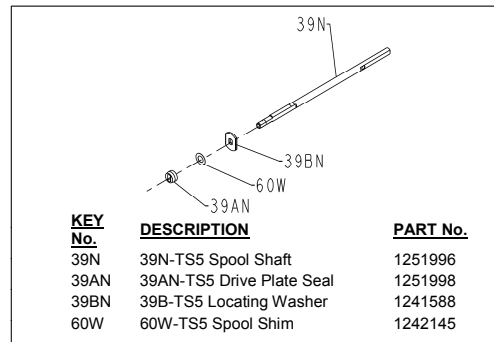

KEY No.	DESCRIPTION	PART No.
39N	39N-TS5 Spool Shaft	1251996
39AN	39AN-TS5 Drive Plate Seal	1251998
39BN	39B-TS5 Locating Washer	1241588
60W	60W-TS5 Spool Shim	1242145

KEY No.	DESCRIPTION	PART No.
28	28-TS5 Trip Lever	1200374
28A	28A-TS7 Trip Lever Guide	1200337
28B	28B-TS7 Friction Ring Bushing (2 req)	1200338
28C	28C-TS5 Rotor Flange	1210097
28D	28D-TS5 Friction Ring	1200377
28F	28F-TS5 Trip Ramp	1200378
32	32-750M Bail Spring	1182740
34	34-TS5 Bail Arm Assembly	1200380
34B	34B-TS5 Pivot Support	1202295
34C	34C-TS5 Pivot Arm	1200381
35	35-TS5 Line Roller	1200382
35A	35A-TS5 Ball Bearing (2 req)	1200383
36A	36A-TS5 Lock Washer	1221606
36B	36-TS5 Trip Switch	1200384
38	38-9500 Rotor Nut	1183180
39	39-TS5 Spool Shaft	1200385
39A	39A-TS5 Locating Pin Seal	1205720
39B	39B-5600 Locating Pin	1183251
43	43-TS5 Crosswind Block	1200386
43C	43C-TS5 Crosswind Bushing	1202296
44	44-TS5 Crosswind Screw	1202297
44A	44-TS7 C.W. Shaft Retaining Screw	1225769
45L	45L-TS5E-B L.S. Cover (Black)	1201235
45L	45L-TS5E-G L.S. Cover (Gold)	1201236
45R	45R-TS5B R.S. Cover (Black)	1200391
45R	45R-TS5G R.S. Cover (Gold)	1200392
46	46-4300 Drive Cover Screw (3 req)	1183567
46A	46-TS5 Line Roller Screw	1252566
46T	46T-TS7 Screw (14 req)	1191914
47	47-TS5B Spool Asm (Black)	1200393
47	47-TS5G Spool Asm (Gold)	1200394
47C	47C-TS5 Drag Cover	1200395
47S	47S-TS5 Drag Seal	1200396
48	48-5600 Click Tongue Asm	1183710
48S	48S-TS5 O-Ring	1211090
51	51-650 Spring Retainer Ring	1183794
52	52-TS5B Drag Knob Asm (Black)	1200397
52	52-TS5G Drag Knob Asm (Gold)	1200398
53S	53S-TS7 Drag Knob Seal	1211093
55	55-TS5 Ball Bearing	1200399
55A	55A-TS5 Ball Bearing	1211094
57	57-5600 Drag (Metal, Keyed) Washer	1183934
62	62-TS7 Trip Switch Spring	1200353
63	63-209 Screw (2 req)	1184048
69B	69B-4400 Retaining Ring (2 req)	1184128
69C	69B-50 Trip Retaining Ring	1184125
71	71-TS7 Flat Hd Screw	1200354
95A	95A-TS7 Rotor Nut Cover	1192704
98B	98B-750M Clutch Bearing	1200401
110T	110T-50 Screw (2 req)	1184449
117	117-TS5 Drive Plate	1242922
117A	117A-TS5 Seal Cover	1200402
225	225-TS5 Rear Bushing	1200403
226	226-TS5 Rear Cap	1200404
227A	227A-TS5B Arm Cover (Black) (2 req)	1200405
227A	227A-TS5G Arm Cover (Gold) (2 req)	1200406
231	231-TS5 Crosswind Gear Asm	1200407
231A	231A-TS7 Crosswind Gear Bushing	1192741
231B	231B-TS7 Crosswind Gear Washer	1192742
232	232-TS7B Open Brg Cover (Black)	1200358
232	232-TS7G Open Brg Cover (Gold)	1200359
233	233-TS7B Closed Brg Cover (Black)	1200360
233	233-TS7G Closed Brg Cover (Gold)	1200361

KEY No.	DESCRIPTION	PART No.
1	1-TS5B Housing Asm (Black)	1200362
1	1-TS5G Housing Asm (Gold)	1200363
2L	2L-TS5 Left Housing Gasket	1200364
2R	2R-TS5 Right Housing Gasket	1200365
6	6-5600 Eared Drag Washer (2 req)	1180923
6A	6-155 Drag Washer	1180915
7	7-5600 Keyed Drag Washer (2 req)	1181019
8	8-TS5 Gear Assembly	1191026
15	15-TS5B Handle Asm (Black)	1200366
15	15-TS5G Handle Asm (Gold)	1200367
15S	15S-TS7 Handle Seal	1200419