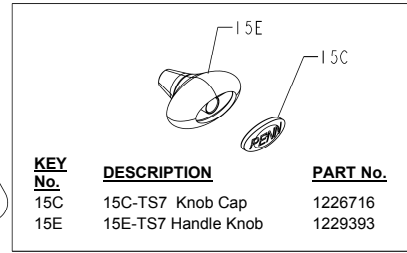

# PARTS LIST FOR MODELS TRQS5E-B (Black) & TRQS5E-G (Gold)

REEL PART NO'S 1227749 & 1233558

POWER KNOB (OPTIONAL)

KEY No.	DESCRIPTION	PART No.
15C	15C-TS7 Knob Cap	1226716
15E	15E-TS7 Handle Knob	1229393

KEY No.	DESCRIPTION	PART No.
1	1-TS5B Housing Asm (Black)	1200362
1	1-TS5G Housing Asm (Gold)	1200363
2L	2L-TS5 Left Housing Gasket	1200364
2R	2R-TS5 Right Housing Gasket	1200365
6	6-5600 Eared Drag Washer (2 req)	1180923
6A	6-155 Drag Washer	1180915
7	7-5600 Keyed Drag Washer (2 req)	1181019
8	8-TS5 Gear Assembly	1191026
15	15-TS5B Handle Asm (Black)	1200366
15	15-TS5G Handle Asm (Gold)	1200367
15S	15S-TS7 Handle Seal	1200419

KEY No.	DESCRIPTION	PART No.
19	19-TS5 Pinion	1200368
19A	19A-TS5 Pinion Bushing	1200369
20	20-TS7 Pinion Ball Bearing	1191260
20A	20-TS5 Gear Ball Bearing (2 req)	1200370
21	21-TS7 Retaining Ring	1192641
23	23-750 Cover Screw (2 req)	1181953
24	24-TS5 Bail Wire Assembly	1191328
25A	25A-TS7 Bail Bushing (2 req)	1200331
25B	25B-TS7 Bail Washer (2 req)	1200332
27	27-TS5B Rotor Asm (Black)	1200371
27	27-TS5G Rotor Asm (Gold)	1200372
27E	27E-TS5 Balance Weight	1200373