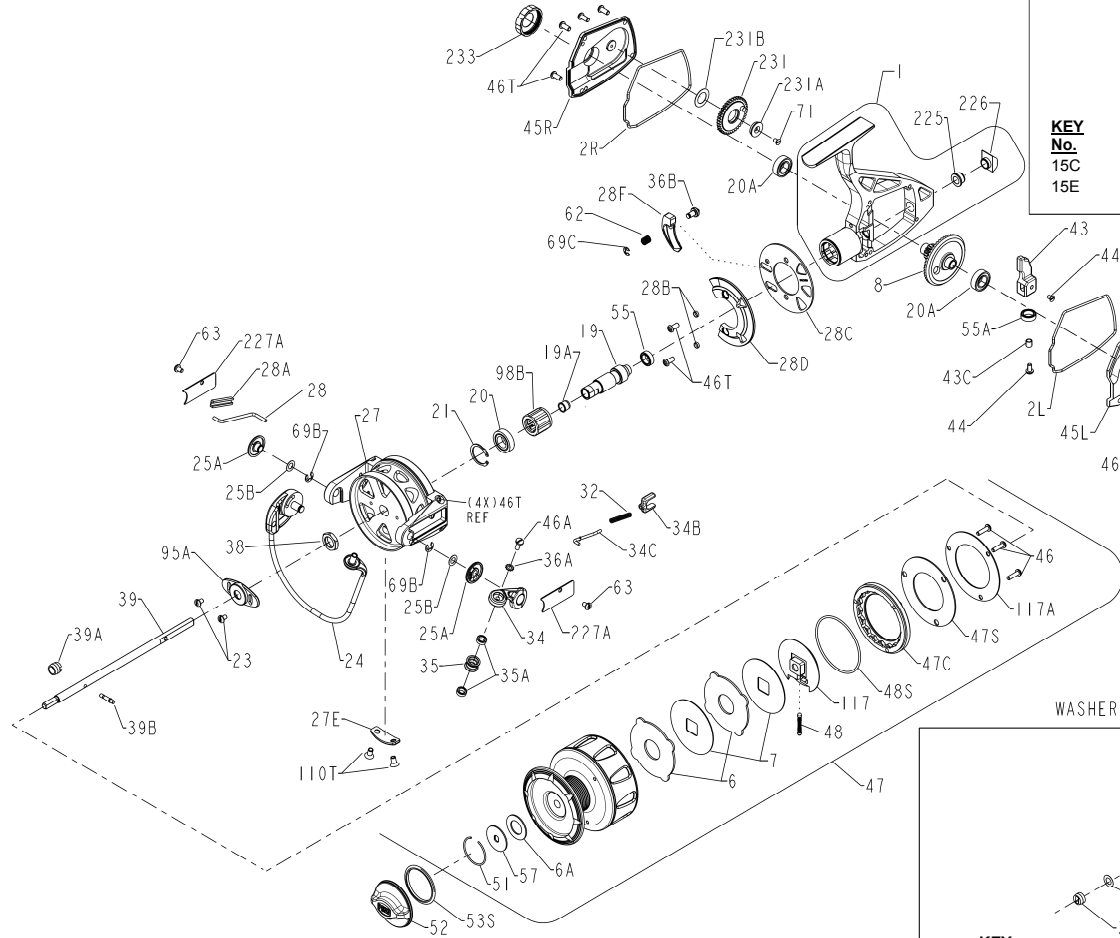

# PARTS LIST FOR MODELS TRQS5E-B (Black) & TRQS5E-G (Gold)

REEL PART NO'S 1227749 & 1233558

POWER KNOB (OPTIONAL)

KEY No.	DESCRIPTION	PART No.
15C	15C-TS7 Knob Cap	1226716
15E	15E-TS7 Handle Knob	1229393

KEY No.	DESCRIPTION	PART No.
1	1-TS5B Housing Asm (Black)	1200362
1	1-TS5G Housing Asm (Gold)	1200363
2L	2L-TS5 Left Housing Gasket	1200364
2R	2R-TS5 Right Housing Gasket	1200365
6	6-5600 Eared Drag Washer (2 req)	1180923
6A	6-155 Drag Washer	1180915
7	7-5600 Keyed Drag Washer (2 req)	1181019
8	8-TS5 Gear Assembly	1191026
15	15-TS5B Handle Asm (Black)	1200366
15	15-TS5G Handle Asm (Gold)	1200367
15S	15S-TS7 Handle Seal	1200419

KEY No.	DESCRIPTION	PART No.
19	19-TS5 Pinion	1200368
19A	19A-TS5 Pinion Bushing	1200369
20	20-TS7 Pinion Ball Bearing	1191260
20A	20-TS5 Gear Ball Bearing (2 req)	1200370
21	21-TS7 Retaining Ring	1192641
23	23-750 Cover Screw (2 req)	1181953
24	24-TS5 Bail Wire Assembly	1191328
25A	25A-TS7 Bail Bushing (2 req)	1200331
25B	25B-TS7 Bail Washer (2 req)	1200332
27	27-TS5B Rotor Asm (Black)	1200371
27	27-TS5G Rotor Asm (Gold)	1200372
27E	27E-TS5 Balance Weight	1200373