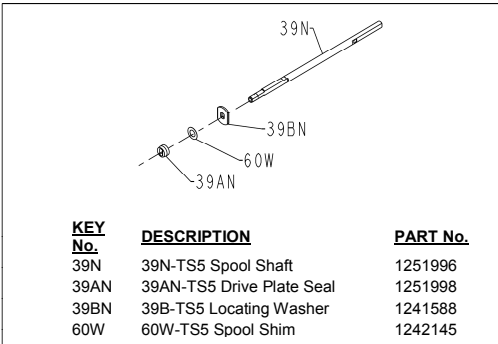

PARTS LIST FOR MODELS TRQS5-B (Black) & TRQS5-G (Gold)

REEL PART NO'S 1227747 & 1227750.

POWER KNOB (OPTIONAL)

KEY No.	DESCRIPTION	PART No.
15C	15C-TS7 Knob Cap	1226716
15E	15E-TS7 Handle Knob	1229393

WASHER STYLE SPOOL SHAFT

KEY No.	DESCRIPTION	PART No.
39N	39N-TS5 Spool Shaft	1251996
39AN	39AN-TS5 Drive Plate Seal	1251998
39BN	39B-TS5 Locating Washer	1241588
60W	60W-TS5 Spool Shim	1242145

KEY No.	DESCRIPTION	PART No.
1	1-TS5B Housing Asm (Black)	1200362
1	1-TS5G Housing Asm (Gold)	1200363
2L	2L-TS5 Left Housing Ball Gasket	1200364
2R	2R-TS5 Right Housing Gasket	1200365
6	6-5600 Eared Drag Washer (2 req)	1180923
6A	6-155 Drag Washer	1180915
7	7-5600 Keyed Drag Washer (2 req)	1181019
8	8-TS5 Gear Assembly	1191026
15	15-TS5B Handle Asm (Black)	1200366
15	15-TS5G Handle Asm (Gold)	1200367
15S	15S-TS7 Handle Seal	1200419

KEY No.	DESCRIPTION	PART No.
19	19-TS5 Pinion	1200368
19A	19A-TS5 Pinion Bushing	1200369
20	20-TS7 Pinion Ball Bearing	1191260
20A	20-TS5 Gear Ball Bearing (2 req)	1200370
21	21-TS7 Retaining Ring	1192641
21S	21S-TS7 Rotor Seal	1191276
23	23-750 Cover Screw (2 req)	1181953
24	24-TS5 Bail Wire Assembly	1191328
25A	25A-TS7 Bail Bushing (2 req)	1200331
25B	25B-TS7 Bail Washer (2 req)	1200332
27	27-TS5B Rotor Asm (Black)	1200371
27	27-TS5G Rotor Asm (Gold)	1200372
27E	27E-TS5 Balance Weight	1200373