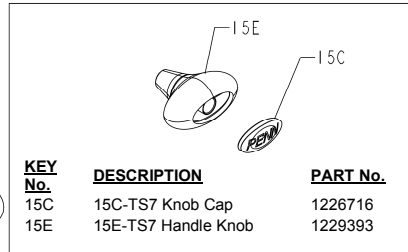

PARTS LIST FOR MODELS TRQS5-B (Black) & TRQS5-G (Gold)

REEL PART NO'S 1227747 & 1227750.

POWER KNOB (OPTIONAL)

KEY No.	DESCRIPTION	PART No.
15C	15C-TS7 Knob Cap	1226716
15E	15E-TS7 Handle Knob	1229393

WASHER STYLE SPOOL SHAFT

KEY No.	DESCRIPTION	PART No.
39N	39N-TS5 Spool Shaft	1251996
39AN	39AN-TS5 Drive Plate Seal	1251998
39BN	39B-TS5 Locating Washer	1241588
60W	60W-TS5 Spool Shim	1242145

KEY No.	DESCRIPTION	PART No.
1	1-TS5B Housing Asm (Black)	1200362
1	1-TS5G Housing Asm (Gold)	1200363
2L	2L-TS5 Left Housing Ball Gasket	1200364
2R	2R-TS5 Right Housing Gasket	1200365
6	6-5600 Eared Drag Washer (2 req)	1180923
6A	6-155 Drag Washer	1180915
7	7-5600 Keyed Drag Washer (2 req)	1181019
8	8-TS5 Gear Assembly	1191026
15	15-TS5B Handle Asm (Black)	1200366
15	15-TS5G Handle Asm (Gold)	1200367
15S	15S-TS7 Handle Seal	1200419

KEY No.	DESCRIPTION	PART No.
19	19-TS5 Pinion	1200368
19A	19A-TS5 Pinion Bushing	1200369
20	20-TS7 Pinion Ball Bearing	1191260
20A	20-TS5 Gear Ball Bearing (2 req)	1200370
21	21-TS7 Retaining Ring	1192641
21S	21S-TS7 Rotor Seal	1191276
23	23-750 Cover Screw (2 req)	1181953
24	24-TS5 Bail Wire Assembly	1191328
25A	25A-TS7 Bail Bushing (2 req)	1200331
25B	25B-TS7 Bail Washer (2 req)	1200332
27	27-TS5B Rotor Asm (Black)	1200371
27	27-TS5G Rotor Asm (Gold)	1200372
27E	27E-TS5 Balance Weight	1200373