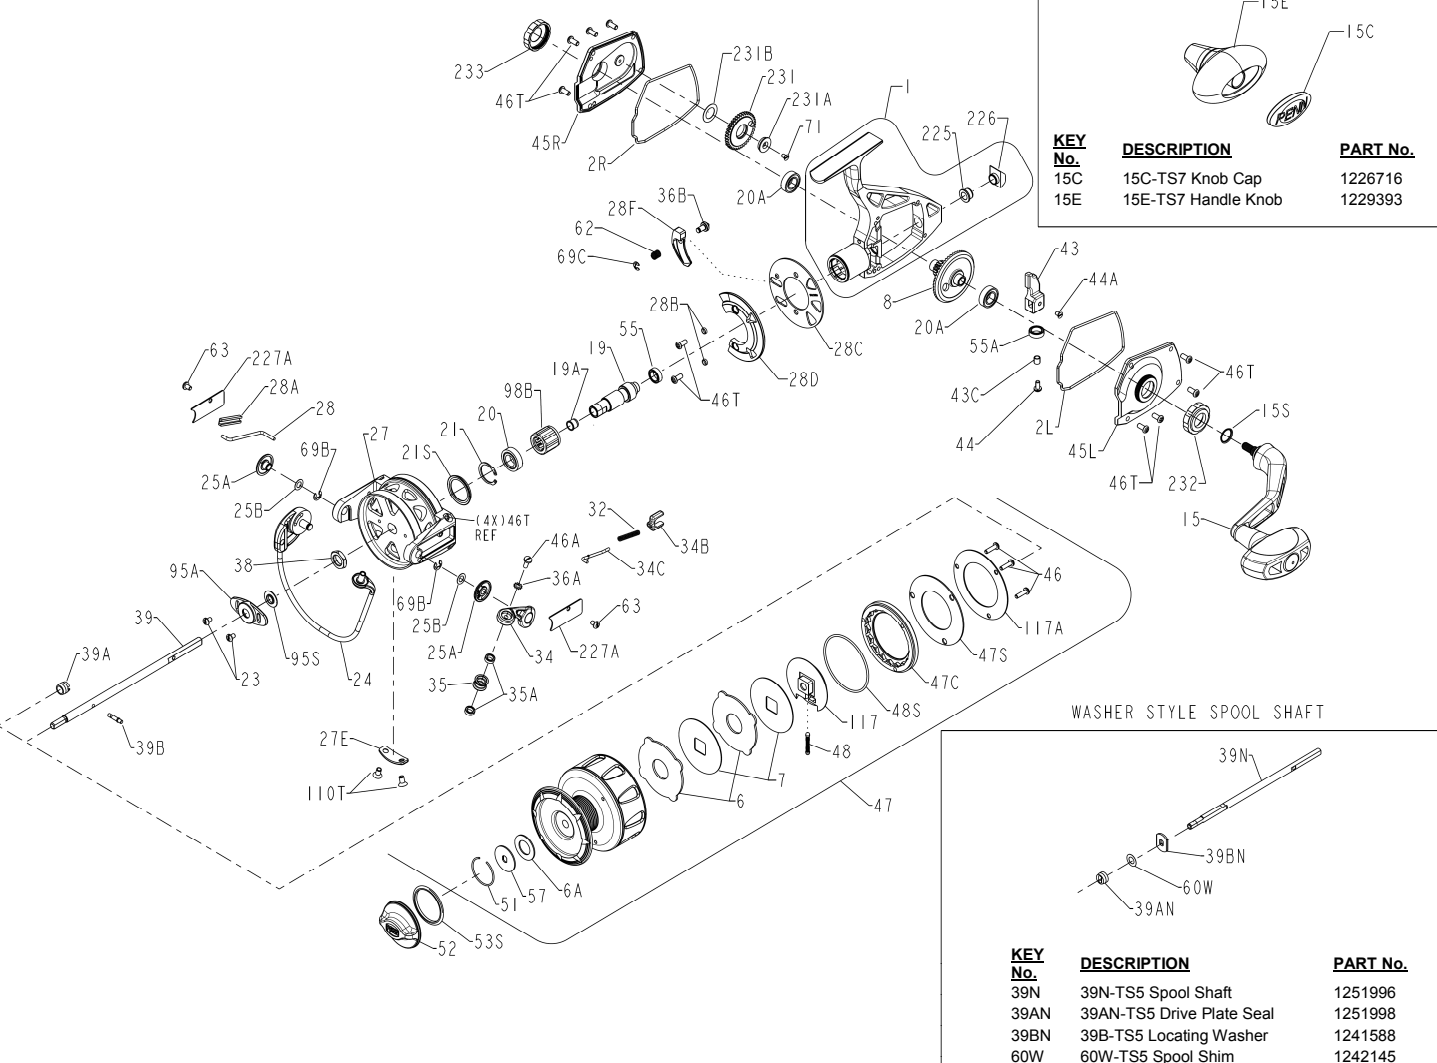

PARTS LIST FOR MODELS TRQS5-B (Black) & TRQS5-G (Gold)

REEL PART NO'S 1227747 & 1227750.

POWER KNOB (OPTIONAL)

KEY No.	DESCRIPTION	PART No.
15C	15C-TS7 Knob Cap	1226716
15E	15E-TS7 Handle Knob	1229393

WASHER STYLE SPOOL SHAFT

KEY No.	DESCRIPTION	PART No.
39N	39N-TS5 Spool Shaft	1251996
39AN	39AN-TS5 Drive Plate Seal	1251998
39BN	39B-TS5 Locating Washer	1241588
60W	60W-TS5 Spool Shim	1242145

KEY No.	DESCRIPTION	PART No.
1	1-TS5B Housing Asm (Black)	1200362
1	1-TS5G Housing Asm (Gold)	1200363
2L	2L-TS5 Left Housing Ball Gasket	1200364
2R	2R-TS5 Right Housing Gasket	1200365
6	6-5600 Eared Drag Washer (2 req)	1180923
6A	6-155 Drag Washer	1180915
7	7-5600 Keyed Drag Washer (2 req)	1181019
8	8-TS5 Gear Assembly	1191026
15	15-TS5B Handle Asm (Black)	1200366
15	15-TS5G Handle Asm (Gold)	1200367
15S	15S-TS7 Handle Seal	1200419

KEY No.	DESCRIPTION	PART No.
19	19-TS5 Pinion	1200368
19A	19A-TS5 Pinion Bushing	1200369
20	20-TS7 Pinion Ball Bearing	1191260
20A	20-TS5 Gear Ball Bearing (2 req)	1200370
21	21-TS7 Retaining Ring	1192641
21S	21S-TS7 Rotor Seal	1191276
23	23-750 Cover Screw (2 req)	1181953
24	24-TS5 Bail Wire Assembly	1191328
25A	25A-TS7 Bail Bushing (2 req)	1200331
25B	25B-TS7 Bail Washer (2 req)	1200332
27	27-TS5B Rotor Asm (Black)	1200371
27	27-TS5G Rotor Asm (Gold)	1200372
27E	27E-TS5 Balance Weight	1200373