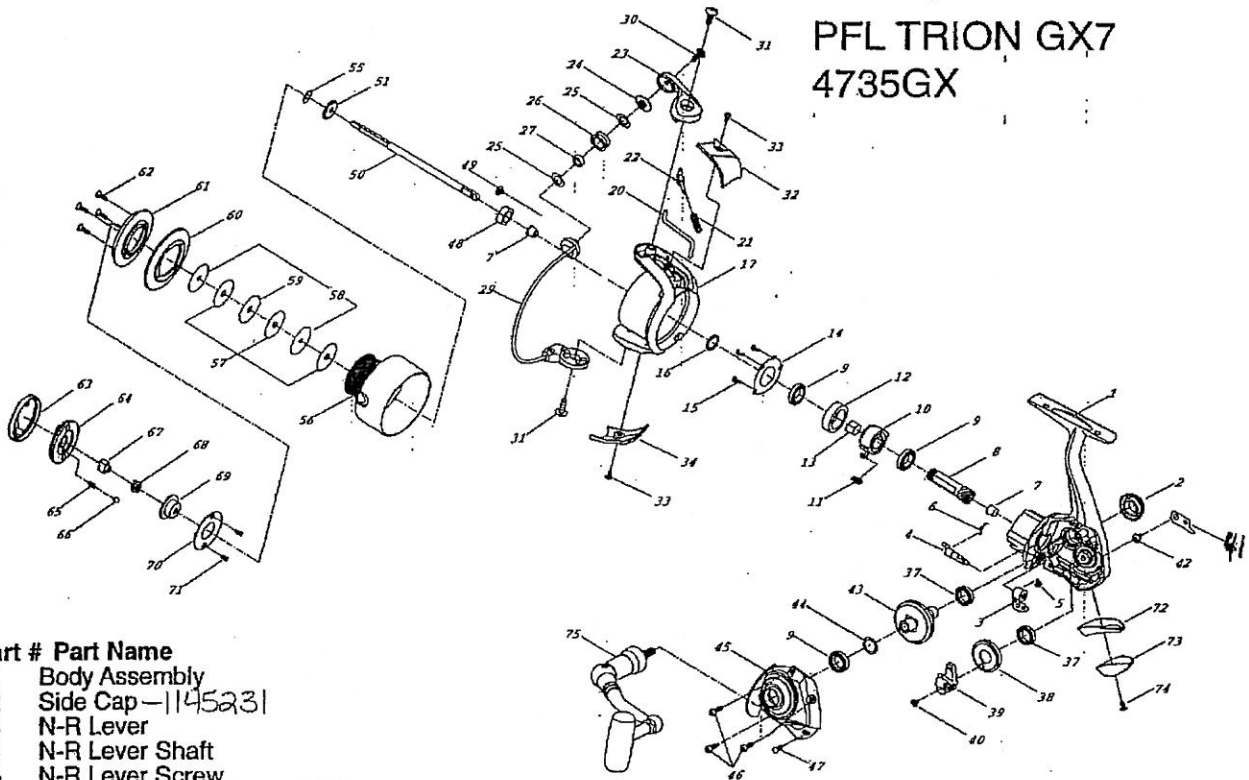

TRION GX7-4735GXFD

PFL TRION GX7
4735GX

Part # Part Name

- 1 Body Assembly
- 2 Side Cap-1145231
- 3 N-R Lever
- 4 N-R Lever Shaft
- 5 N-R Lever Screw
- 6 N-R Lever Spring-1146737
- 7 Pinion Bearing
- 8 Pinion
- 9 Ball Bearing-1145073
- 10 One-Way Clutch-1145113
- 11 Clutch Spring-1146736
- 12 Bearing Sleeve
- 13 Clutch Sleeve
- 14 Bearing Cover
- 15 Screw
- 16 Clutch Washer
- 17 Rotor
- 20 Trip Plunger
- 21 Bail Arm Spring-1146726
- 22 Bail Arm Guide-1145733
- 23 Bail Arm-1145169
- 24 Line Roller Spacer-1145536
- 25 Line Roller Washer-1146857
- 26 Line Roller-1146120
- 27 Line Roller Bearing-1145085
- 29 Bail Wire Assembly-1144944
- 30 L-Roller Screw
- 31 Bail Arm Screw
- 32 Bail Arm Cover
- 33 Bail Arm Cover Screw
- 34 Bail Holder Cover
- 37 O/S Gear Bearing-1145076
- 38 O/S Gear-1145657
- 39 O/S Slider
- 40 O/S Slider Screw
- 41 O/S Slider Plate
- 42 O/S Slider Plate Screw
- 43 Drive Gear-1145625
- 44 Gear Washer-1146817

Part # Part Name

- 45 Body Cover Assembly
- 46 Coven Screw (A)-1146175
- 47 Cover Screw (B)-1146231
- 48 Rotor Nut-1145780
- 49 Rotor Nut Screw
- 50 Main Shaft
- 51 Click Gear-1146029
- 55 Sheet Washer-1146805
- 56 Spool Assembly-1146508
- 57 Drag Washer-1146853
- 58 D Washer
- 59 Tab Washer
- 60 Spool Lip
- 61 Spool Ring
- 62 Spool Lip Screw
- 63 Drag Knob Ring
- 64 Drag Knob-1145863
- 65 Drag Click Spring
- 66 Drag Click Pin
- 67 Drag Nut
- 68 Drag Spring
- 69 Drag Knob Cover
- 70 Drag Knob Washer
- 71 Drag Knob Screw
- 72 Rear Ring
- 73 Rear Cover
- 74 Rear Cover Screw-1146217
- 75 Handle Arm Assembly-1145418