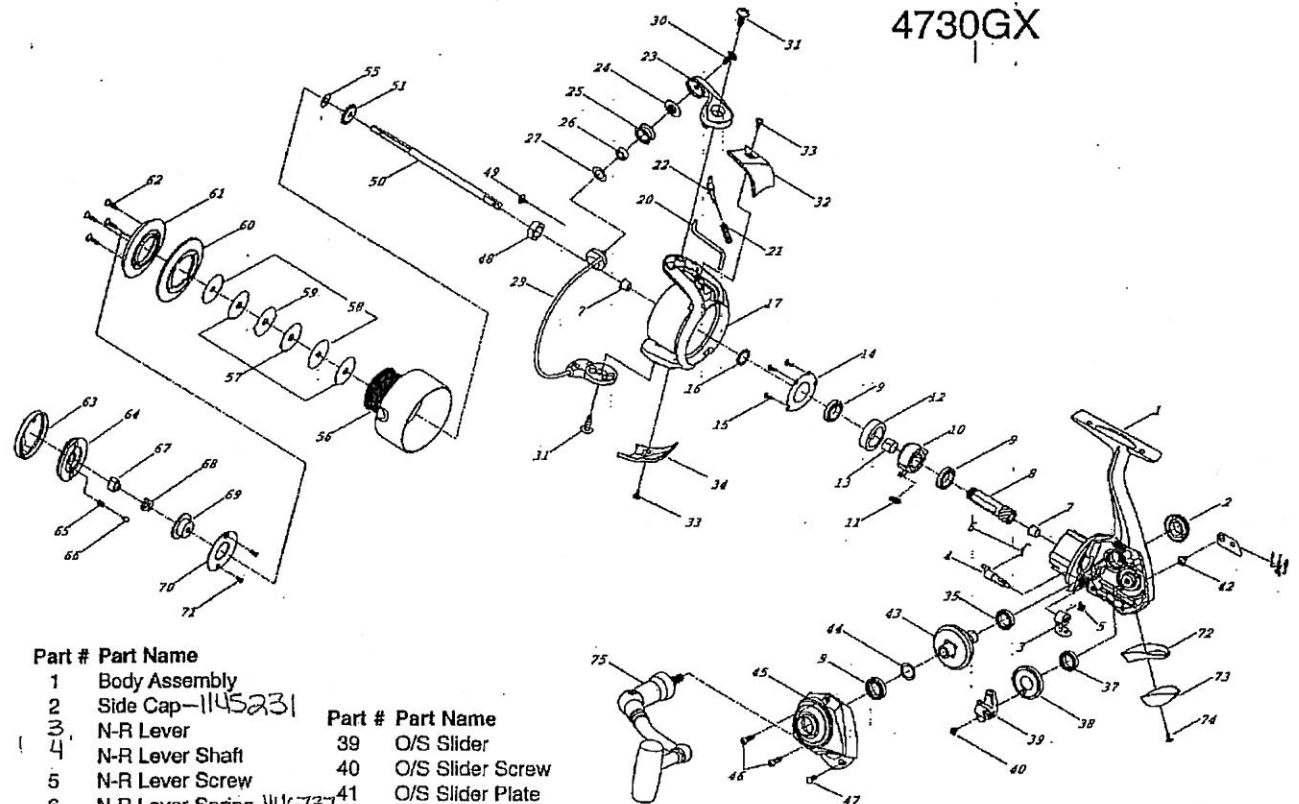

TRION GX7-4730GX

PFL TRION GX7  
4730GX

Part #	Part Name	Part #	Part Name
1	Body Assembly	39	O/S Slider
2	Side Cap-1145231	40	O/S Slider Screw
3	N-R Lever	41	O/S Slider Plate
4	N-R Lever Shaft	42	O/S Slider Plate Screw
5	N-R Lever Screw	43	Drive Gear-1145621
6	N-R Lever Spring-1146737	44	Gear Washer-1146817
7	Pinion Bearing	45	Body Cover Assembly
8	Pinion	46	Cover Screw (A)-1146175
9	Ball Bearing-1145073	47	Cover Screw (B)
10	One-Way Clutch-1145112	48	Rotor Nut-1145780
11	Clutch Spring-1146736	49	Rotor Nut Screw-1146234
12	Bearing Sleeve	50	Main Shaft
13	Clutch Sleeve	51	Click Gear-1146029
14	Bearing Cover	55	Sheet Washer-1146805
15	Screw	56	Spool Assembly-1146507
16	Clutch Washer	57	Drag Washer
17	Rotor	58	D Washer
20	Trip Plunger	59	Tab Washer
21	Bail Arm Spring-1146719	60	Spool Lip
22	Bail Arm Guide-1145732	61	Spool Ring
23	Bail Arm	62	Spool Lip Screw
24	Line Roller Washer	63	Drag Knob Ring
25	Line Roller-1146125	64	Drag Knob-1145862
26	Line Roller Bearing-1145115	65	Drag Click Spring
27	Line Roller Washer	66	Drag Click Pin
29	Bail Wire Assembly-1144942	67	Drag Nut
30	L-Roller Screw	68	Drag Spring
31	Bail Arm Screw	69	Drag Knob Cover
32	Bail Arm Cover	70	Drag Knob Washer
33	Bail Arm Cover Screw	71	Drag Knob Screw
34	Bail Holder Cover	72	Rear Ring
35	Drive Gear Bearing-1145076	73	Rear Cover
37	O/S Gear Bearing-1145101	74	Rear Cover Screw
38	O/S Gear-1145670	75	Handle Arm Assembly-1145417