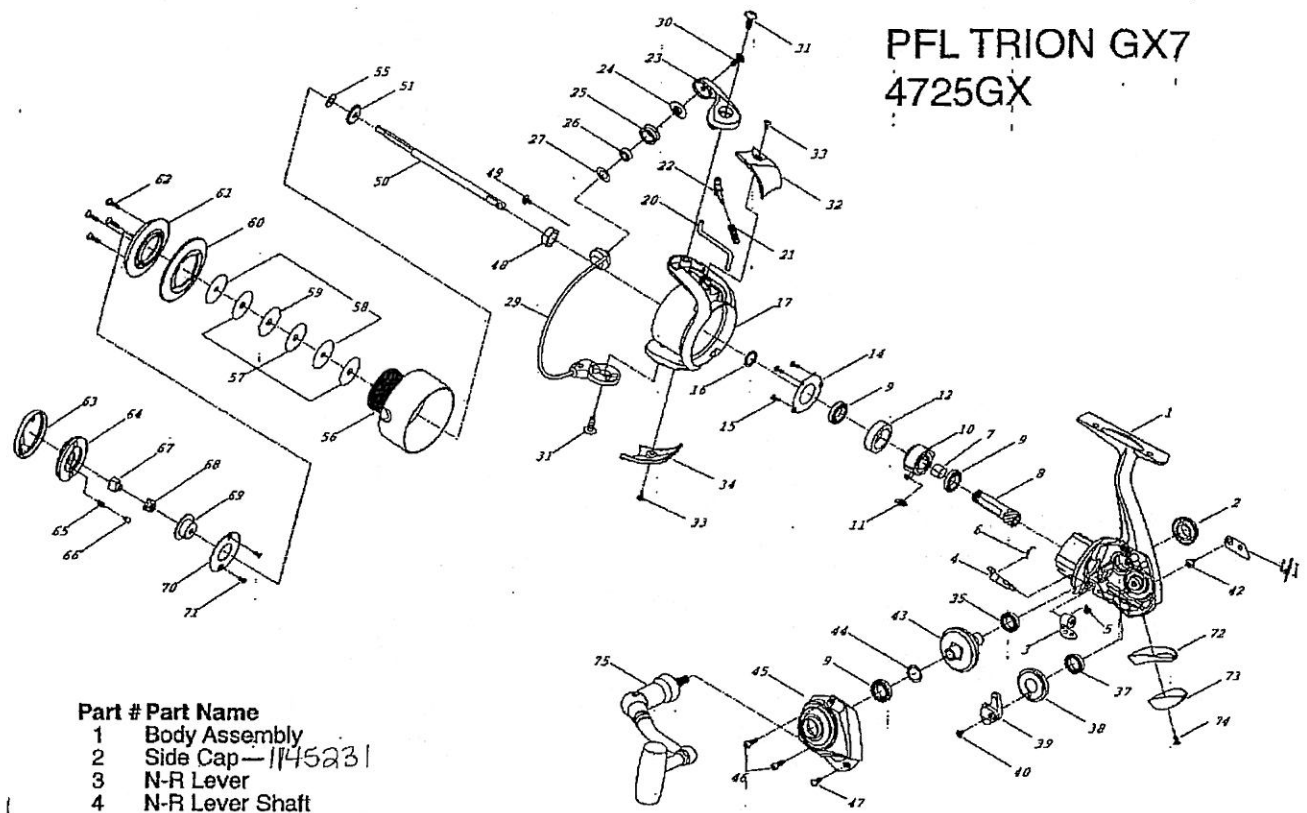

TRION GX7-4725GX

PFL TRION GX7  
4725GX

Part # Part Name

- 1 Body Assembly
- 2 Side Cap—1145231
- 3 N-R Lever
- 4 N-R Lever Shaft
- 5 N-R Lever Screw
- 6 N-R Lever Spring—1146737
- 7 Clutch Sleeve
- 8 Pinion
- 9 Ball Bearing—1145082
- 10 One-Way Clutch—1145111
- 11 Clutch Spring—1146736
- 12 Bearing Sleeve
- 14 Bearing Cover
- 15 Screw
- 16 Clutch Washer
- 17 Rotor
- 20 Trip Plunger
- 21 Bail Arm Spring—1146719
- 22 Bail Arm Guide—1145730
- 23 Bail Arm
- 24 Line Roller Washer
- 25 Line Roller—1146125
- 26 Line Roller Bearing—1145115
- 27 Line Roller Washer
- 29 Bail Wire Assembly—1144942
- 30 L-Roller Screw
- 31 Bail Arm Screw
- 32 Bail Arm Cover
- 33 Bail Arm Cover Screw
- 34 Bail Holder Cover
- 35 Drive Gear Bearing—1145076
- 37 O/S Gear Bearing—1145101
- 38 O/S Gear—1145053
- 39 O/S Slider
- 40 O/S Slider Screw
- 41 O/S Slider Plate
- 42 O/S Slider Plate Screw
- 43 Drive Gear—1145654
- 44 Gear Washer—1146817
- 45 Body Cover Assembly

Part # Part Name

- 46 Cover Screw (A)
- 47 Cover Screw (B)
- 48 Rotor Nut
- 49 Rotor Nut Screw
- 50 Main Shaft
- 51 Click Gear—1146029
- 55 Sheet Washer—1146805
- 56 Spool Assembly—1146506
- 57 Drag Washer
- 58 D Washer
- 59 Tab Washer
- 60 Spool Lip
- 61 Spool Ring
- 62 Spool Lip Screw
- 63 Drag Knob Ring
- 64 Drag Knob—1145862
- 65 Drag Click Spring
- 66 Drag Click Pin
- 67 Drag Nut
- 68 Drag Spring
- 69 Drag Knob Cover
- 70 Drag Knob Washer
- 71 Drag Knob Screw
- 72 Rear Ring
- 73 Rear Cover
- 74 Rear Cover Screw
- 75 Handle Arm Assembly—1145417