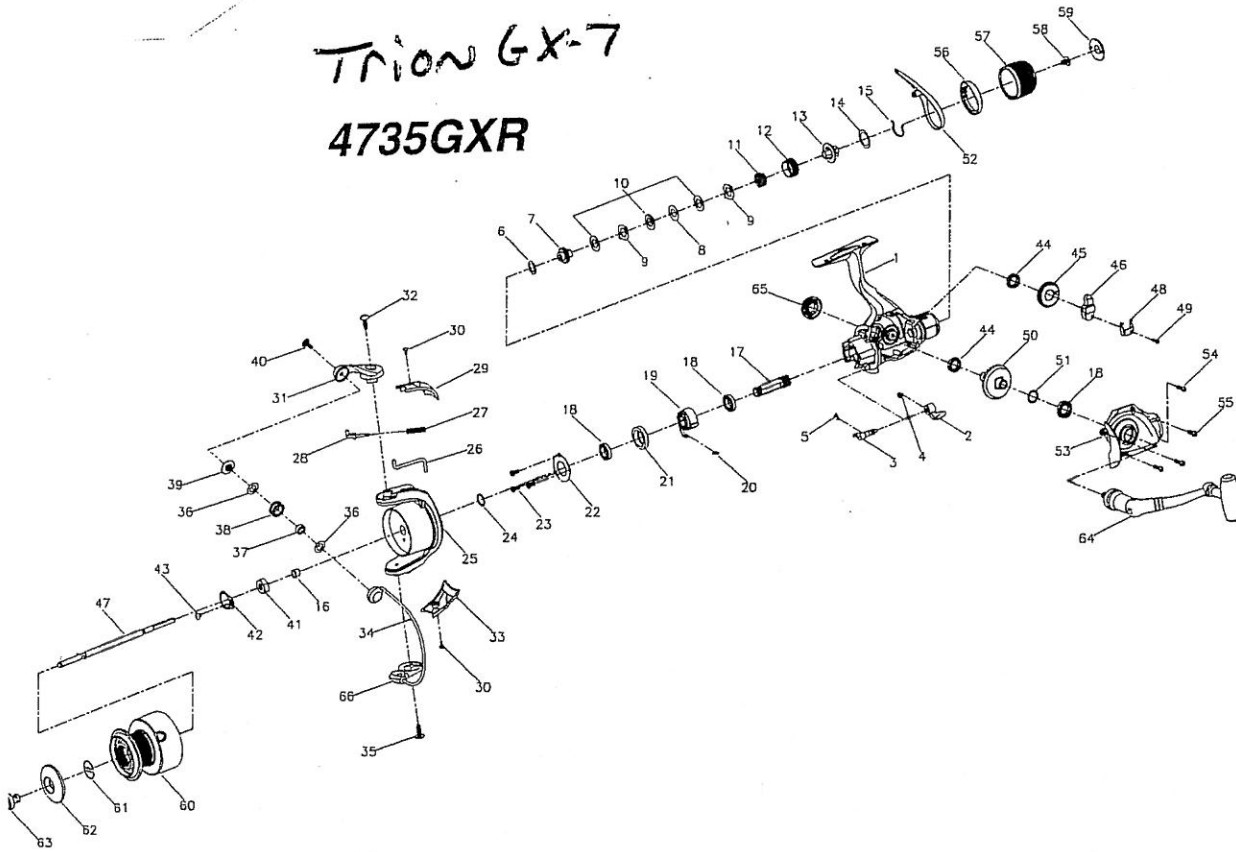

TRION GX-7

4735GXR

PART #	PART NAME				
1	BODY ASSEMBLY	28	BAIL ARM GUIDE	56	REAR COVER
2	N-R LEVER	29	BAIL ARM COVER	57	DRAG KNOB ASSEMBLY
3	N-R LEVER SHAFT	30	COVER SCREW	58	DRAG KNOB SCREW
4	N-R LEVER SCREW	31	BAIL ARM	59	DRAG KNOB COVER
5	N-R LEVER SPRING	32	BAIL ARM SCREW	60	SPOOL ASSEMBLY
6	STEM WASHER	33	BAIL HOLDER COVER	61	SPOOL STOPPER
7	DRAG STEM	34	BAIL WIRE ASSEMBLY	62	SPOOL CAP
8	LINING WASHER	35	BAIL HOLDER SCREW	63	PUSH BUTTON
9	EARED WASHER	36	LINE ROLLER WASHER	64	HANDLE ARM ASSEMBLY
10	DRAG WASHER	37	LINE ROLLER BEARING	65	DUST CAP ASSEMBLY
11	DRAG SPRING	38	LINE ROLLER	66	BAIL HOLDER
12	DRAG SLEEVE	39	LINE ROLLER COLLAR		
13	DRAG INSERT	40	L-ROLLER SCREW		
14	DRAG RETAINER WASHER	41	ROTOR NUT		
15	DRAG INSERT RETAINER	42	ROTOR NUT WASHER		
16	PINION BUSHING	43	ROTOR NUT SCREW		
17	PINION	44	GEAR BEARING 12 X 8 X 2.5		
18	BALL BEARING 14 X 8 X 3.5	45	O/S GEAR		
19	ONE-WAY CLUTCH ASSEMBLY	46	O/S SLIDER		
20	CLUTCH SPRING	47	MAIN SHAFT ASSEMBLY		
21	BEARING SLEEVE	48	MAIN SHAFT HOLDER		
22	BEARING COVER	49	O/S SLIDER SCREW		
23	BEARING COVER SCREW	50	DRIVE GEAR		
24	PINION WASHER	51	GEAR WASHER		
25	ROTOR ASSEMBLY	52	MIDDLE COVER		
26	TRIP PLUNGER	53	BODY COVER ASSEMBLY		
27	BAIL ARM SPRING	54	COVER SCREW A		
		55	COVER SCREW B		