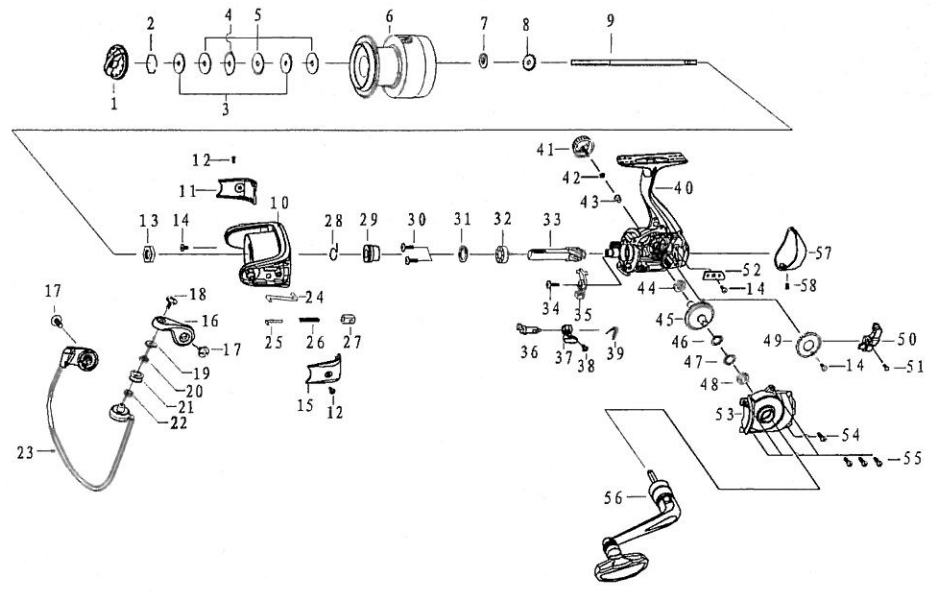

TANAGER 4000FD

NO.	PARTS NAME	SAP	NO.	PARTS NAME	SAP
1	DRAG KNOB ASSY	1144259	30	SCREW	1144332
2	RETAINER RING	1144260	31	ROTOR WASHER	1144289
3	WASHER	1144261	32	BALL BEARING	1144290
4	EARED WASHER	1144262	33	PINION GEAR	1144333
5	DRAG WASHER	1144263	34	SCREW	1144292
6	SPOOL ASSY	1144317	35	RATCHET	1144334
7	CLICK GEAR WASHER	1144265	36	ANTI-REVERSE LEVER	1144335
8	CLICK GEAR	1144266	37	ANTI-REVERSE BUTTON	1144336
9	MAIN SHAFT	1144318	38	SCREW	1144296
10	ROTOR	1144319	39	SPRING	1144297
11	ROTOR COVER	1144320	40	BODY	1144337
12	ROTOR COVER SCREW	1144321	41	HANDLE SCREW CAP	1144299
13	ROTOR NUT	1144271	42	WASHER	1144300
14	SCREW	1144272	43	BUSHING	1144301
15	ROTOR COVER	1144322	44	BUSHING	1144302
16	BAIL ARM	1144323	45	DRIVER GEAR	1144338
17	SCREW	1144275	46	WASHER	1144339
18	LINE ROLLER SCREW	1144324	47	WASHER	1144340
19	LINE ROLLER WASHER	1144325	48	BUSHING	1144341
20	BUSHING	1144278	49	OSCILLATION GEAR	1144342
21	LINE ROLLER	1144326	50	SLIDER	1144343
22	BUSHING	1144280	51	SCREW	1144309
23	BAIL ASSY	1144327	52	SLIDER GUIDE	1144344
24	KICK LEVER	1144328	53	BODY COVER	1144345
25	BAIL LEVER	1144283	54	SCREW	1144312
26	SPRING	1144329	55	SCREW	1144313
27	SPRING BUSHING	1144285	56	HANDLE ASSY	1144346
28	SILENCE SPRING	1144330	57	REAR COVER	1144347
29	SLEEVE	1144331	58	SCREW	1144316