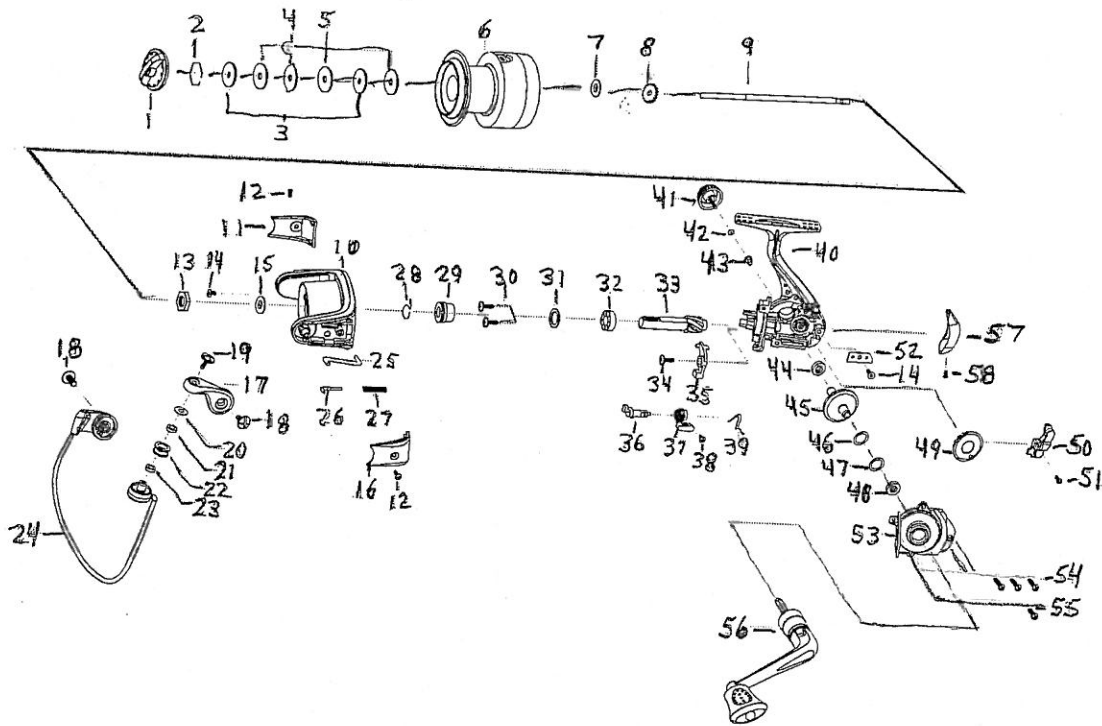

TANAGER 1000

PARTS LIST OF TANAGER 1000FD

ITEM#	DESCRIPTION	TANAGER 1000FD	ITEM#	DESCRIPTION	TANAGER 1000FD	ITEM#	DESCRIPTION	TANAGER 1000FD
1	DRAG KNOB ASSY	1152955	25	KICK LEVER	1152970	49	OSCILLATION GEAR	1152984
2	RETAINER RING	1152956	26	BAIL LEVER	1152971	50	SLIDER	1152985
3	WASHER	1152957	27	SPRING	1152972	51	SCREW	1152986
4	EARED WASHER	1152958	28	SILENCE SPRING	1152973	52	SLIDER GUIDE	1152987
5	DRAG WASHER	1152959	29	SLEEVE	1152974	53	BODY COVER	1152988
6	SPOOL ASSY	1152960	30	SCREW	1152975	54	SCREW	1144313
7	CLICK GEAR WASHER	1152961	31	ROTOR WASHER	1152976	55	SCREW	1144312
8	CLICK GEAR	1152962	32	BALL BEARING	1144290	56	HANDLE ASSY	1144314
9	MAIN SHAFT	1152963	33	PINION GEAR	1152977	57	REAR COVER	1152989
10	ROTOR	1152964	34	SCREW	1144292	58	SCREW	1144316
11	ROTOR COVER	1152965	35	RATCHET	1152978			
12	ROTOR COVER SCREW	1152966	36	ANTI-REVERSE LEVER	1152979			
13	ROTOR NUT	1144271	37	ANTI-REVERSE BUTTON	1144295			
14	SCREW	1144272	38	SCREW	1144296			
15	WASHER	1152967	39	SPRING	1144297			
16	ROTOR COVER	1152968	40	BODY	1152980			
17	BAIL ARM	1144274	41	HANDLE SCREW CAP	1144299			
18	SCREW	1144275	42	WASHER	1144300			
19	LINE ROLLER SCREW	1144276	43	BUSHING	1144301			
20	LINE ROLLER WASHER	1153266	44	BUSHING	1144302			
21	BUSHING	1153267	45	DRIVER GEAR	1152981			
22	LINE ROLLER	1153268	46	WASHER	1152982			
23	BUSHING	1153269	47	WASHER	1152983			
24	BAIL ASSY	1152969	48	BUSHING	1144306			