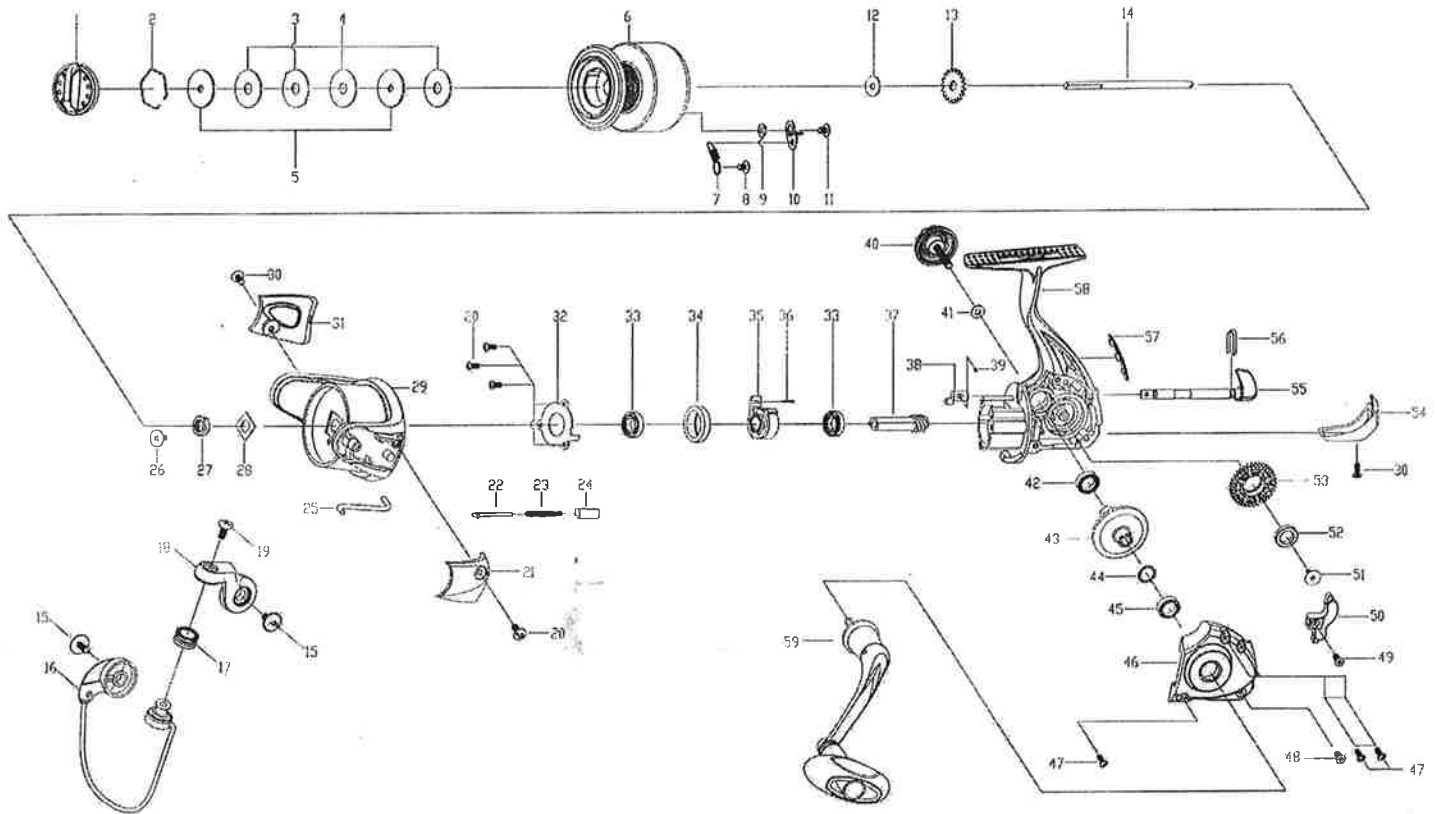

# Stamina 4000

## PARTS LIST OF STAMINA 4000

ITEM#	DESCRIPTION	STAMINA 4000	ITEM#	DESCRIPTION	STAMINA 4000	ITEM#	DESCRIPTION	STAMINA 4000
1	DRAG KNOB ASSY	1134772	23	SPRING	1134783	46	BODY COVER	1134799
2	RETAINER RING	1134561	24	BAIL SPRING HOLDER	1134663	47	SCREW	1134800
3	EARED WASHER	1134562	25	KICK LEVER	1134784	48	SCREW	1134686
4	WASHER	1134563	26	SCREW	1133837	49	SCREW	1134687
5	KEY WASHER	1134564	27	NUT	1134785	50	SLIDER	1134801
6	SPOOL ALUM ASSY	1134773	28	WASHER	1134786	51	SCREW	1134126
6	SPOOL SPARE ASSY	1134774	29	ROTOR	1134787	52	BUSHING	1134803
7	CLICK SPRING	1133816	30	SCREW	1134669	53	OSCILLATION GEAR	1134804
8	SCREW	1133817	31	ROTOR COVER	1134788	54	REAR COVER	1134806
9	BUSHING	1134775	32	BALL BEARING RETAINER	1134672	55	ANTI-REVERSE LEVER	1134807
10	CLICK GEAR	1133819	33	BALL BEARING	1134790	56	SPRING	1134808
11	SCREW	1134692	34	BALL BEARING HOLDER	1137589	57	DECORATED COVER	1134809
12	CLICK GEAR WASHER	1133820	35	ONE WAY CLUTCH BEARING	1134789	58	BODY	1134810
13	CLICK GEAR	1133821	36	SPRING	1134674	59	HANDLE ASSY	1134811
14	MAIN SHAFT	1134776	37	PINION GEAR	1134791			
15	SCREW	1134777	38	ANTI-REVERSE-CAM	1134792			
16	BAIL ASSY	1134778	39	SCREW	1134793			
17	LINE ROLLER	1134656	40	HANDLE SCREW CAP	1134794			
18	BAIL ARM	1134780	41	"O" RING	1133855			
19	SCREW	1133830	42	BALL BEARING	1134795			
20	SCREW	1133842	43	DRIVE GEAR	1134796			
21	ROTOR COVER	1134781	44	WASHER	1134797			
22	BAIL LEVER	1134661	45	BALL BEARING	1134798			