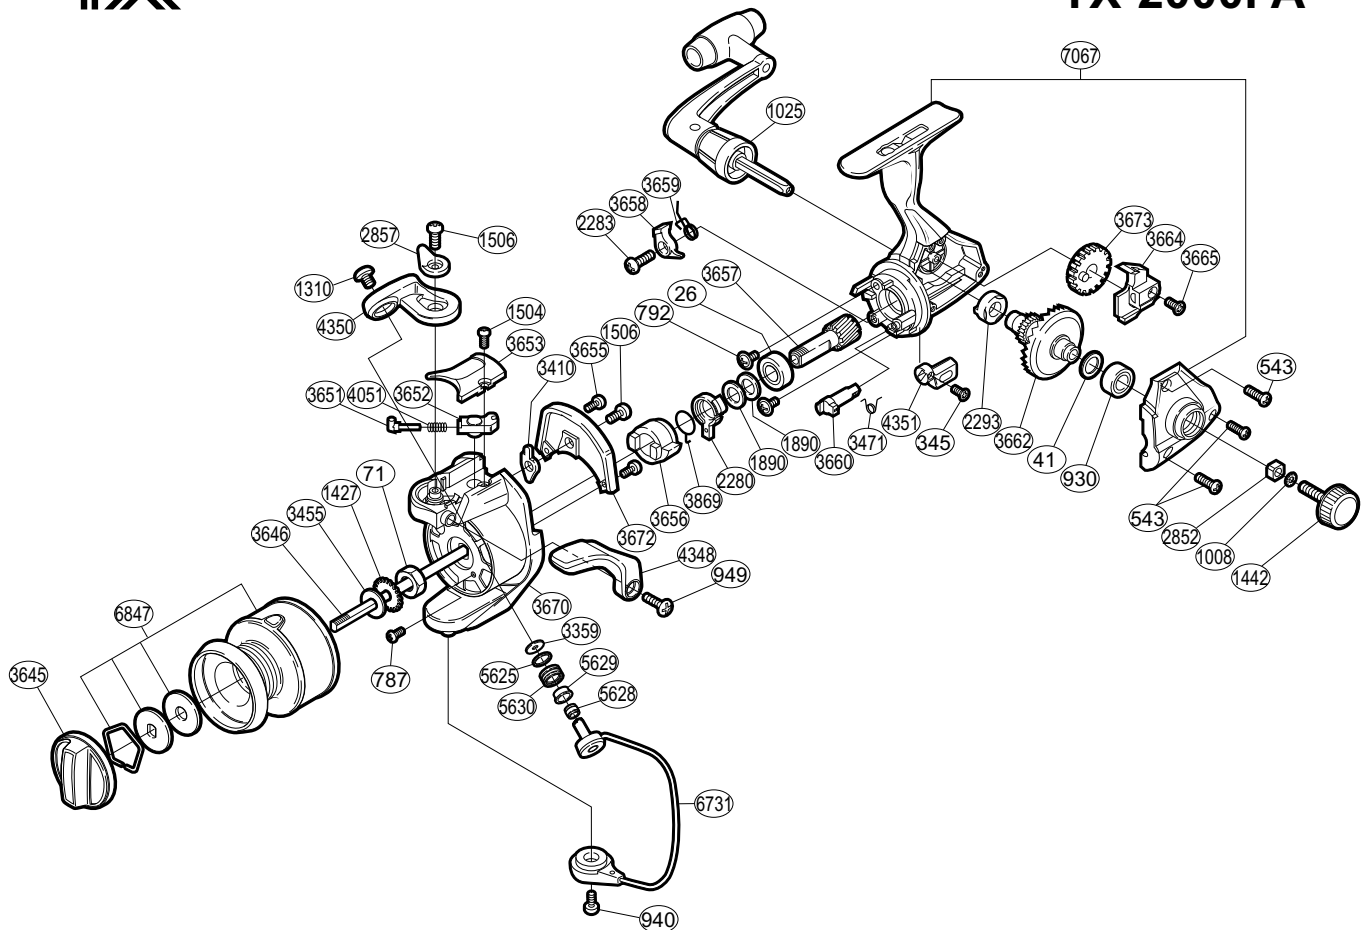

## TX®

### TX-2000FA

Part No.	Description	Part No.	Description	Part No.	Description
RD 0026	Ball Bearing	RD 2283	Anti-Reverse Pawl Screw	RD 3662	Drive Gear
RD 0041	Drive Gear Washer	RD 2293	Drive Gear Bushing	RD 3664	Oscillating Slider
RD 0071	Rotor Nut	RD 2852	Handle Screw Lock	RD 3665	Slider Retainer Screw
RD 0345	Anti-Reverse Lever Screw	RD 2857	Trigger Cam	RD 3670	Rotor
RD 0543	Side Cover Screw	RD 3359	Line Roller Washer	RD 3672	Counterbalance Cover
RD 0787	Nut Lock Screw	RD 3410	Bail Trip Lever	RD 3673	Oscillating Gear
RD 0792	Bearing Retainer Screw	RD 3455	Spool Washer	RD 3869	Anti-Reverse Lock Out Spring
RD 0930	Ball Bearing	RD 3471	Anti-Reverse Cam Spring	RD 4051	Bail Spring
RD 0940	Bail Hold Support Screw	RD 3645	Drag Knob	RD 4348	Quick-Fire II Trigger
RD 0949	Trigger Screw	RD 3646	Main Shaft	RD 4350	Bail Arm
RD 1008	Handle Lock Washer	RD 3651	Bail Spring Guide (A)	RD 4351	Anti-Reverse Lever
RD 1025	Handle Assembly	RD 3652	Bail Spring Guide (B)	RD 5625	Line Roller Spacer
RD 1310	Line Roller Screw	RD 3653	Bail Spring Cover	RD 5628	Line Roller Collar
RD 1427	Spool Support	RD 3655	Cover Screw	RD 5629	Line Roller Bushing
RD 1442	Handle Screw Cap	RD 3656	Anti-Reverse Ratchet	RD 5630	Line Roller
RD 1504	Bail Spring Cover Screw	RD 3657	Pinion Gear	RD 6731	Bail Assembly
RD 1506	Multi-Purpose Screw	RD 3658	Anti-Reverse Pawl	RD 6847	Spool Assembly
RD 1890	Bushing Washer	RD 3659	Anti-Reverse Pawl Spring	RD 7067	Body Assembly
RD 2280	Anti-Reverse Lock Out	RD 3660	Anti-Reverse Cam		