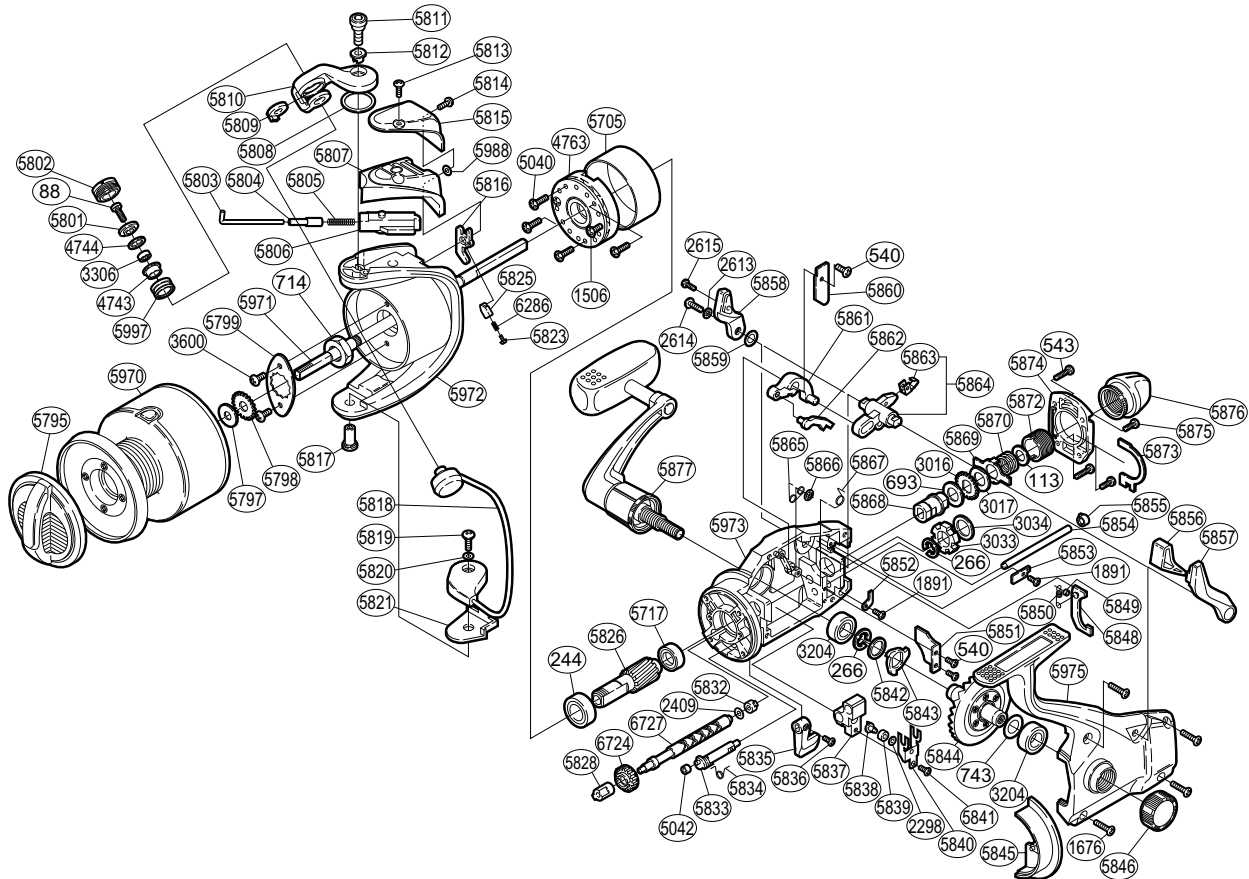

## THUNNUS®

TU-1200F

Part No.	Description	Part No.	Description	Part No.	Description
RD 0088	Line Roller Screw	RD 5804	Spring Guide (A) Support	RD 5849	Spring Retainer
RD 0113	Tension Spring Washer (B)	RD 5805	Bail Spring	RD 5850	BaitRunner Pawl Spring
RD 0244	Ball Bearing	RD 5806	Bail Spring Guide (B)	RD 5851	Worm Shaft Retainer
RD 0266	"C" Lock	RD 5807	Bail Spring Cover	RD 5852	Dial Click
RD 0540	Multi-Purpose Screw (A)	RD 5808	Bail Arm Washer	RD 5853	BaitRunner Pawl Guide
RD 0543	Rear Protector Screw (long)	RD 5809	Line Roller Support Collar	RD 5854	Oscillating Guide
RD 0693	Free Spool Tension Washer (cloth)	RD 5810	Bail Arm	RD 5855	Oscillating Guide Holder
RD 0714	Rotor Nut	RD 5811	Bail Arm Screw	RD 5856	BaitRunner Lever Bridge
RD 0743	Drive Gear Washer	RD 5812	Bail Arm Screw Collar	RD 5857	BaitRunner Lever Arm (L)
RD 1506	Roller Clutch Cover Screw	RD 5813	Guard Screw (A)	RD 5858	BaitRunner Lever Arm (R)
RD 1676	Side Cover Screw	RD 5814	Guard Screw (B)	RD 5859	BaitRunner Lever Spacer
RD 1891	Multi-Purpose Screw (B)	RD 5815	Bail Spring Cover Guard	RD 5860	Clutch Pawl Guard
RD 2298	Spacer	RD 5816	Bail Trip Lever	RD 5861	Clutch Lever
RD 2409	Worm Shaft Spacer	RD 5817	Bail Hold Support Shaft	RD 5862	Clutch Pawl
RD 2613	Lock Washer	RD 5818	Bail Assembly	RD 5863	Clutch Arm Cover
RD 2614	Clutch Arm Screw	RD 5819	Bail Hold Support Screw	RD 5864	Clutch Arm
RD 2615	BaitRunner Lever Screw	RD 5820	Spacer	RD 5865	Clutch Pawl Spring
RD 3016	Click Gear	RD 5821	Bail Hold Support Spacer	RD 5866	Push Nut (SPN-2)
RD 3017	Free Spool Tension Washer (B)	RD 5823	Lever Spring Guide (A)	RD 5867	Clutch Spring
RD 3033	BaitRunner Ratchet	RD 5825	Lever Spring Guide (B)	RD 5868	Free Spool Tension Shaft
RD 3034	Ratchet Spacer	RD 5826	Pinion Gear	RD 5869	Eared Washer
RD 3204	Ball Bearing	RD 5828	Worm Bushing (front)	RD 5870	Free Spool Tension Spring
RD 3306	Line Roller Bearing	RD 5832	Worm Bushing (rear)	RD 5872	Free Spool Tension Screw
RD 3600	Nut Lock Screw	RD 5833	Anti-Reverse Cam	RD 5873	Dial Retainer
RD 4743	Line Roller Bushing	RD 5834	Anti-Reverse Cam Spring	RD 5874	Rear Protector
RD 4744	Roller Bearing Seal	RD 5835	Anti-Reverse Lever	RD 5875	Rear Protector Screw (short)
RD 4763	Roller Clutch Assembly	RD 5836	Anti-Reverse Lever Screw	RD 5876	BaitRunner Tension Dial
RD 5040	Roller Clutch Screw	RD 5837	Oscillating Slider	RD 5877	Handle Assembly
RD 5042	Anti-Reverse Cam Ring	RD 5838	Oscillating Pawl	RD 5970	Spool Assembly
RD 5705	Roller Clutch Ring	RD 5839	Oscillating Slider Bushing	RD 5971	Main Shaft
RD 5717	Ball Bearing	RD 5840	Oscillating Slider Retainer	RD 5972	Rotor
RD 5795	Drag Knob	RD 5841	Slider Retainer Screw	RD 5973	Body
RD 5797	Spool Washer	RD 5842	Drive Gear Ratchet Spacer	RD 5975	Side Cover
RD 5798	Spool Support	RD 5843	Drive Gear Ratchet	RD 5988	Spacer
RD 5799	Rotor Nut Retainer	RD 5844	Drive Gear	RD 5997	Line Roller
RD 5801	Line Roller Washer	RD 5845	Side Cover Flange	RD 6286	Bail Trip Lever Spring
RD 5802	Line Roller Screw Cap	RD 5846	Handle Screw Cap	RD 6724	Idle Gear (B)
RD 5803	Bail Spring Guide (A)	RD 5848	BaitRunner Pawl	RD 6727	Worm Shaft (B)