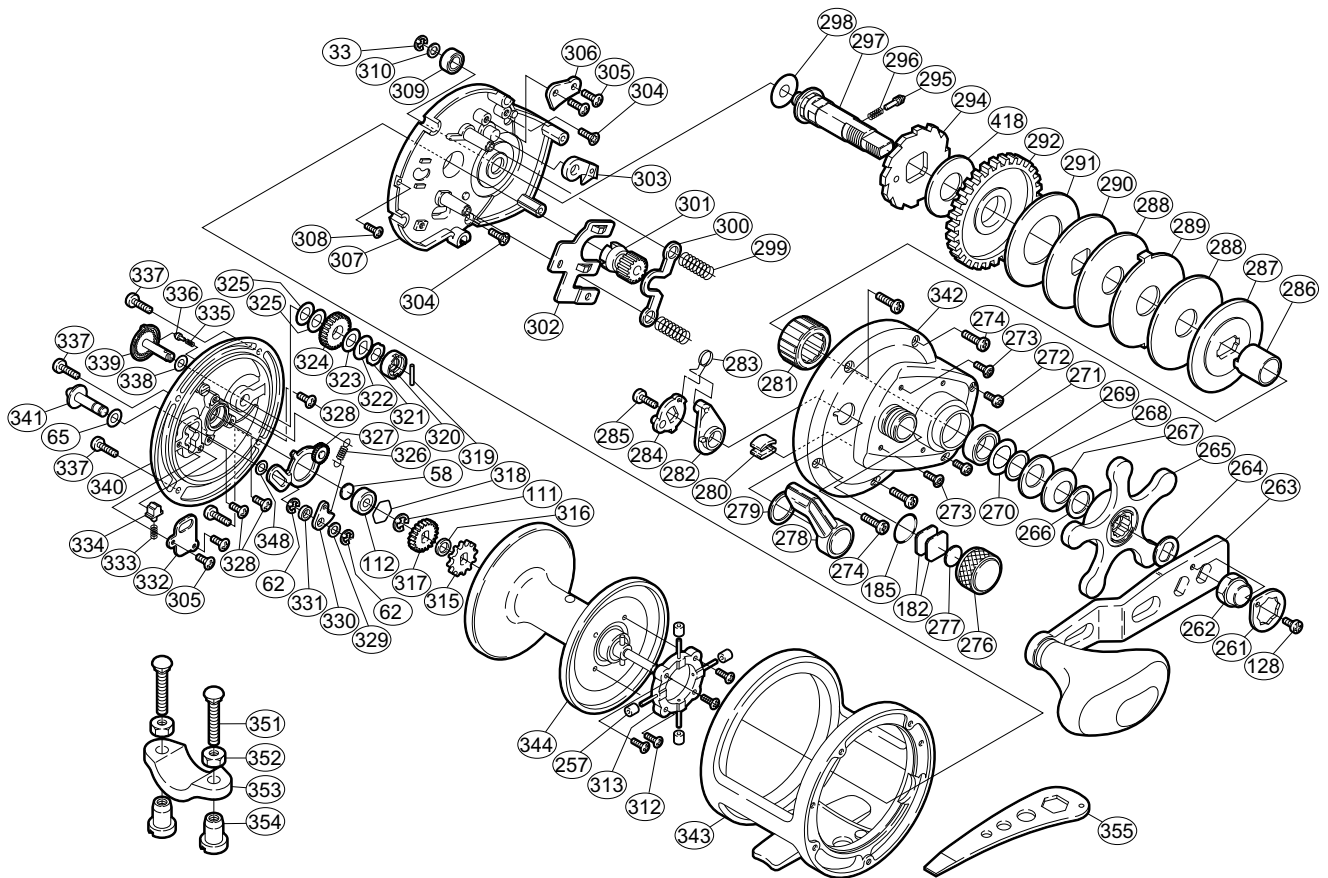

SHIMANO®

TRINIDAD®

TN-30

Part No.	Description	Part No.	Description	Part No.	Description
TGT0033	Drive Shaft Retainer	TGT0285	Clutch Lever Screw	TGT0321	"BR" Friction Washer
TGT0058	Spacer "B"	TGT0286	Roller Clutch Inner Tube	TGT0322	"BR" Washer (C)
TGT0062	Click Pawl Retainer	TGT0287	Key Washer	TGT0323	"BR" Washer (A)
TGT0065	Spacer (A)	TGT0288	Drag Washer (D)	TGT0324	"BR" Gear (C)
TGT0111	Click Gear Retainer	TGT0289	Eared Washer (E)	TGT0325	"BR" Washer (B)
TGT0112	Ball Bearing	TGT0290	Key Washer (C)	TGT0326	Click Pawl Spring
TGT0128	Handle Nut Plate Screw	TGT0291	Drag Washer (B)	TGT0327	"BR" Set Plate
TGT0182	Cast Control Spacer (A)	TGT0292	Drive Gear	TGT0328	"BR" Set Plate Screw
TGT0185	"O" Ring	TGT0294	Anti-Reverse Ratchet	TGT0329	Spacer (B)
TGT0257	Brake Collar	TGT0295	Click Pin	TGT0330	Click Pawl
TGT0261	Handle Nut Plate	TGT0296	Click Spring	TGT0331	Click Pawl Spacer
TGT0262	Handle Nut	TGT0297	Drive Shaft	TGT0332	Click Spring Retainer
TGT0263	Handle Assembly	TGT0298	Drive Shaft Washer (B)	TGT0333	Click Spring
TGT0264	Drive Shaft Shield	TGT0299	Yoke Spring	TGT0334	Click Spring Holder
TGT0265	Star Drag	TGT0300	Yoke	TGT0335	"BR" Click Spring
TGT0266	Star Drag Washer	TGT0301	Pinion Gear	TGT0336	"BR" Click Pin
TGT0267	Drag Spring Washer (9L)	TGT0302	Yoke Plate	TGT0337	Left Side Plate Screw
TGT0268	Drag Spring Washer (9H)	TGT0303	Anti-Reverse Pawl	TGT0338	"BR" Washer (D)
TGT0269	Bearing Thrust Washer	TGT0304	Set Plate Screw (B)	TGT0339	"BR" Dial
TGT0270	Bearing Seal	TGT0305	Multi-Purpose Screw	TGT0340	Left Side Plate
TGT0271	Ball Bearing	TGT0306	Anti-Reverse Pawl Keeper	TGT0341	Click Button
TGT0272	Right Side Plate Screw (D)	TGT0307	Set Plate	TGT0342	Right Side Plate
TGT0273	Right Side Plate Screw (C)	TGT0308	Set Plate Screw (A)	TGT0343	One-Piece Frame
TGT0274	Right Side Plate Screw (A)	TGT0309	Ball Bearing	TGT0344	Spool Assembly
TGT0276	Cast Control Cap	TGT0310	Drive Shaft Washer (A)	TGT0348	Spacer (C)
TGT0277	Cast Control Spacer (B)	TGT0312	Brake Shaft Holder Screw	TGT0418	Drag Washer (A)
TGT0278	Clutch Lever	TGT0313	Brake Shaft Holder		
TGT0279	Smoother	TGT0315	Click Gear	TGT0351	Rod Clamp Bolt (accessory)
TGT0280	Line Clip	TGT0316	Spool Shaft Spacer	TGT0352	Rod Clamp Nut (B) (accessory)
TGT0281	Roller Clutch Bearing	TGT0317	"BR" Gear (A)	TGT0353	Rod Clamp (accessory)
TGT0282	Eccentric Cam Bushing	TGT0318	Bearing Retainer	TGT0354	Rod Clamp Nut (A) (accessory)
TGT0283	Clutch Spring	TGT0319	"BR" Cam Pin		
TGT0284	Clutch Cam	TGT0320	"BR" Cam	TGT0355	Wrench (accessory)