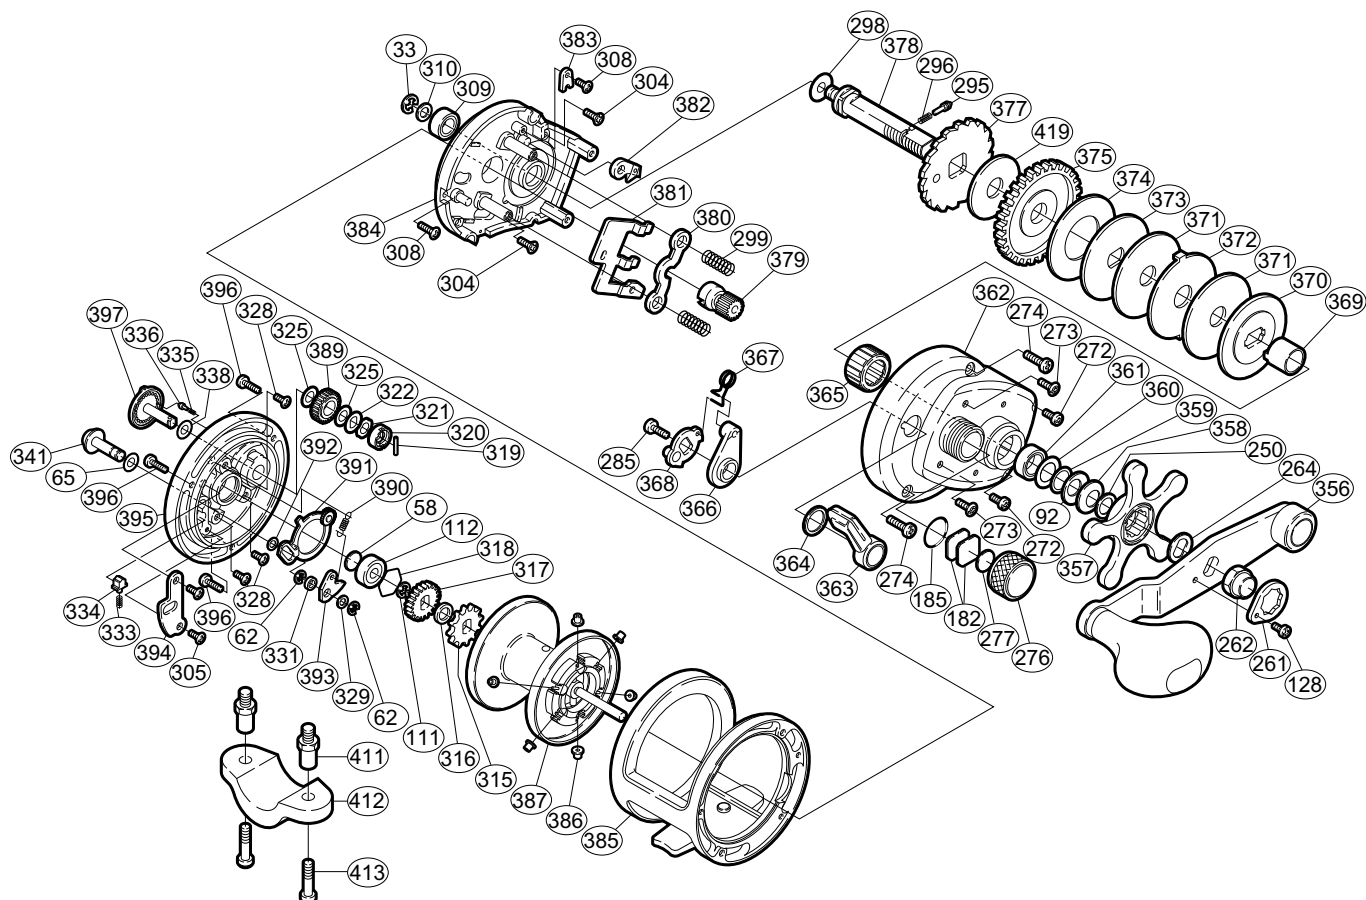

SHIMANO®

TRINIDAD®

TN-12

Part No.	Description	Part No.	Description	Part No.	Description
TGT0033	Drive Shaft Retainer	TGT0317	"BR" Gear (A)	TGT0371	Drag Washer (D)
TGT0058	Spacer"B"	TGT0318	Bearing Retainer	TGT0372	Eared Washer (E)
TGT0062	Click Pawl Retainer	TGT0319	"BR" Cam Pin	TGT0373	Key Washer (C)
TGT0065	Spacer (A)	TGT0320	"BR" Cam	TGT0374	Drag Washer (B)
TGT0092	Drag Spring Washer (8H)	TGT0321	"BR" Friction Washer	TGT0375	Drive Gear
TGT0111	Click Gear Retainer	TGT0322	"BR" Washer (C)	TGT0377	Anti-Reverse Ratchet
TGT0112	Ball Bearing	TGT0325	"BR" Washer (B)	TGT0378	Drive Shaft
TGT0128	Handle Nut Plate Screw	TGT0328	"BR" Set Plate Screw	TGT0379	Pinion Gear
TGT0182	Cast Control Spacer (A)	TGT0329	Spacer (B)	TGT0380	Yoke
TGT0185	"O" Ring	TGT0331	Click Pawl Spacer	TGT0381	Yoke Plate
TGT0250	Star Drag Washer	TGT0333	Click Spring	TGT0382	Anti-Reverse Pawl
TGT0261	Handle Nut Plate	TGT0334	Click Spring Holder	TGT0383	Anti-Reverse Pawl Keeper
TGT0262	Handle Nut	TGT0335	"BR" Click Spring	TGT0384	Set Plate
TGT0264	Drive Shaft Shield	TGT0336	"BR" Click Pin	TGT0385	One-Piece Frame
TGT0272	Right Side Plate Screw (D)	TGT0338	"BR" Washer (D)	TGT0386	Brake Collar
TGT0273	Right Side Plate Screw (C)	TGT0341	Click Button	TGT0387	Spool Assembly
TGT0274	Right Side Plate Screw (A)	TGT0356	Handle Assembly	TGT0389	"BR" Gear (C)
TGT0276	Cast Control Cap	TGT0357	Star Drag	TGT0390	Click Pawl Spring
TGT0277	Cast Control Spacer (B)	TGT0358	Drag Spring Washer (8L)	TGT0391	"BR" Set Plate
TGT0285	Clutch Lever Screw	TGT0359	Bearing Thrust Washer	TGT0392	Spacer (D)
TGT0295	Click Pin	TGT0360	Bearing Seal	TGT0393	Click Pawl
TGT0296	Click Spring	TGT0361	Ball Bearing	TGT0394	Click Spring Retainer
TGT0298	Drive Shaft Washer (B)	TGT0362	Right Side Plate	TGT0395	Left Side Plate
TGT0299	Yoke Spring	TGT0363	Clutch Lever	TGT0396	Left Side Plate Screw
TGT0304	Set Plate Screw (B)	TGT0364	Smoother	TGT0397	"BR" Dial
TGT0305	Click Spring Retainer Screw	TGT0365	Roller Clutch Bearing	TGT0419	Drag Washer (A)
TGT0308	Multi-Purpose Screw	TGT0366	Eccentric Cam Bushing		
TGT0309	Ball Bearing	TGT0367	Clutch Spring		
TGT0310	Drive Shaft Washer (A)	TGT0368	Clutch Cam	TGT0411	Rod Clamp Nut (accessory)
TGT0315	Click Gear	TGT0369	Roller Clutch Inner Tube	TGT0412	Rod Clamp (accessory)
TGT0316	Spool Shaft Spacer	TGT0370	Key Washer	TGT0413	Rod Clamp Bolt (accessory)