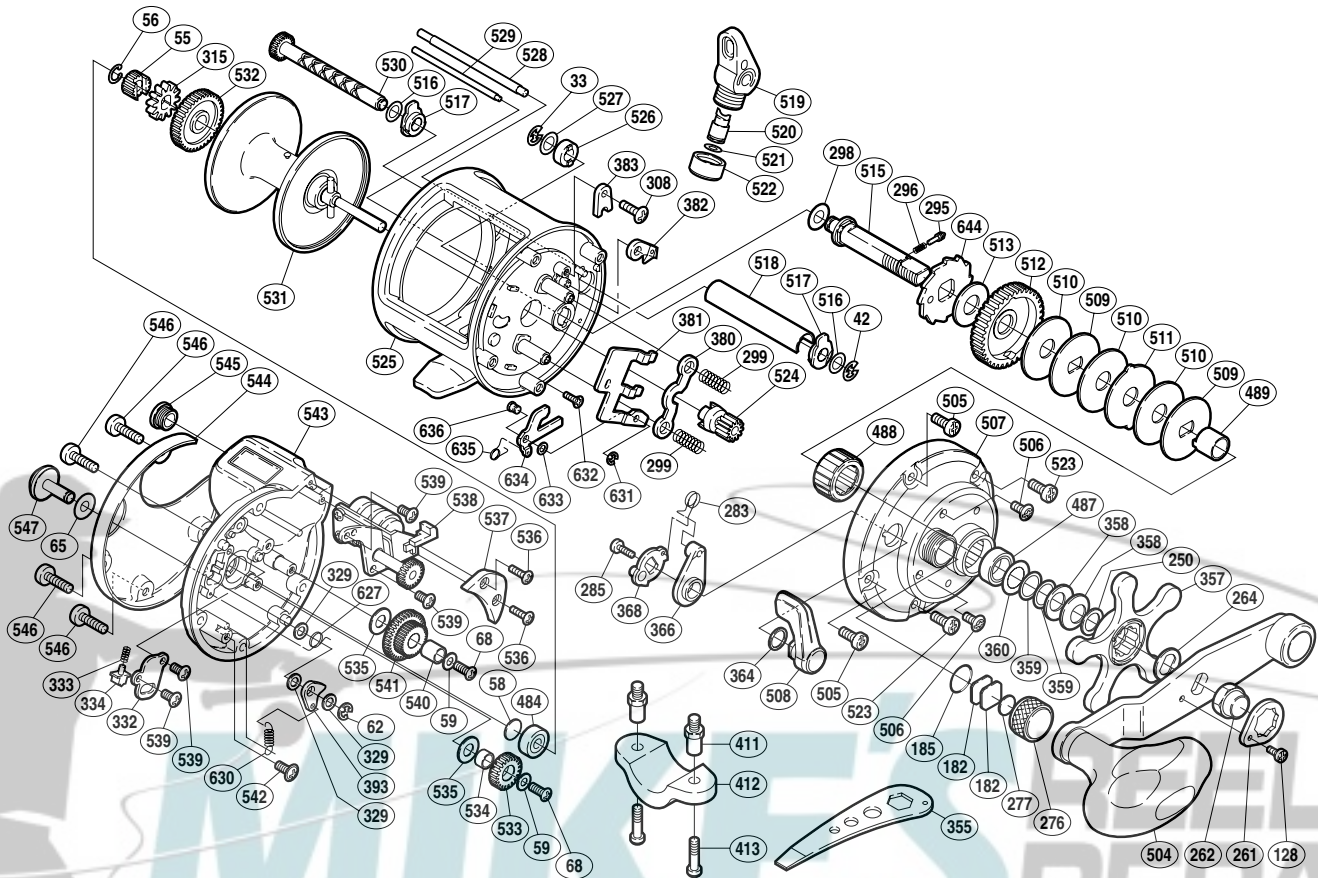

## TEK-500LC

Part No.	Description	Part No.	Description	Part No.	Description
TGT0033	Drive Shaft Retainer	TGT0366	Eccentric Cam Bushing	TGT0529	Stabilizer Bar "B"
TGT0042	Worm Shaft Retainer	TGT0368	Clutch Cam	TGT0530	Worm Shaft
TGT0055	Idle Gear "A"	TGT0380	Yoke	TGT0531	Spool Assembly
TGT0056	Idle Gear "A" Retainer	TGT0381	Yoke Plate	TGT0532	Counter Gear "A"
TGT0058	Spacer "B"	TGT0382	Anti-Reverse Pawl	TGT0533	Idle Gear "B"
TGT0059	Lock Washer	TGT0383	Anti-Reverse Pawl Keeper	TGT0534	Idle Gear "B" Support
TGT0062	Click Pawl Retainer	TGT0393	Click Pawl	TGT0535	Spacer "A"
TGT0065	Spacer (A)	TGT0484	Ball Bearing	TGT0536	Left Side Plate Seal Screw
TGT0068	Idle Gear Screw	TGT0487	Ball Bearing	TGT0537	Left Side Plate Seal
TGT0128	Handle Nut Plate Screw	TGT0488	Roller Clutch Bearing	TGT0538	Counter Assembly
TGT0182	Cast Control Spacer (A)	TGT0489	Roller Clutch Inner Tube	TGT0539	Multi-Purpose Screw
TGT0185	"O" Ring	TGT0504	Handle Assembly	TGT0540	Idle Gear "D" Support
TGT0250	Star Drag Washer	TGT0505	Right Side Plate Screw (A)	TGT0541	Idle Gear "D"
TGT0261	Handle Nut Plate	TGT0506	Right Side Plate Screw (B)	TGT0542	Click Pawl Spring Screw
TGT0262	Handle Nut	TGT0507	Right Side Plate	TGT0543	Left Side Plate
TGT0264	Drive Shaft Shield	TGT0508	Clutch Lever	TGT0544	Left Side Plate Cover
TGT0276	Cast Control Cap	TGT0509	Key Washer (B)	TGT0545	Maintenance Cap
TGT0277	Cast Control Spacer (B)	TGT0510	Drag Washer (B)	TGT0546	Left Side Plate Screw
TGT0283	Clutch Spring	TGT0511	Eared Washer (A)	TGT0547	Click Button
TGT0285	Clutch Lever Screw	TGT0512	Drive Gear	TGT0627	Click Force Spring
TGT0295	Click Pin	TGT0513	Drag Washer (A)	TGT0630	Click Pawl Spring
TGT0296	Click Spring	TGT0515	Drive Shaft	TGT0631	Clutch Pawl Retainer
TGT0298	Drive Shaft Washer (B)	TGT0516	Worm Shaft Spacer	TGT0632	Yoke Plate Screw
TGT0299	Yoke Spring	TGT0517	Worm Bushing	TGT0633	Adjusting Washer
TGT0308	Anti-Reverse Pawl Screw	TGT0518	Level Wind Guard	TGT0634	Clutch Pawl
TGT0315	Click Gear	TGT0519	Line Guide	TGT0635	Clutch Pawl Spring
TGT0329	Spacer (B)	TGT0520	Line Guide Pawl	TGT0636	Clutch Pawl Pin
TGT0332	Click Spring Retainer	TGT0521	Spacer	TGT0644	Anti-Reverse Ratchet
TGT0333	Click Spring	TGT0522	Pawl Cap		
TGT0334	Click Spring Holder	TGT0523	Right Side Plate Screw (C)		
TGT0357	Star Drag	TGT0524	Pinion Gear	TGT0411	Rod Clamp Nut (accessory)
TGT0358	Drag Spring Washer (8L)	TGT0525	One-Piece Frame	TGT0412	Rod Clamp (accessory)
TGT0359	Bearing Thrust Washer	TGT0526	Drive Shaft Bushing	TGT0413	Rod Clamp Bolt (accessory)
TGT0360	Bearing Seal	TGT0527	Drive Shaft Washer (A)		
TGT0364	Smoother	TGT0528	Stabilizer Bar "A"	TGT0355	Wrench (accessory)