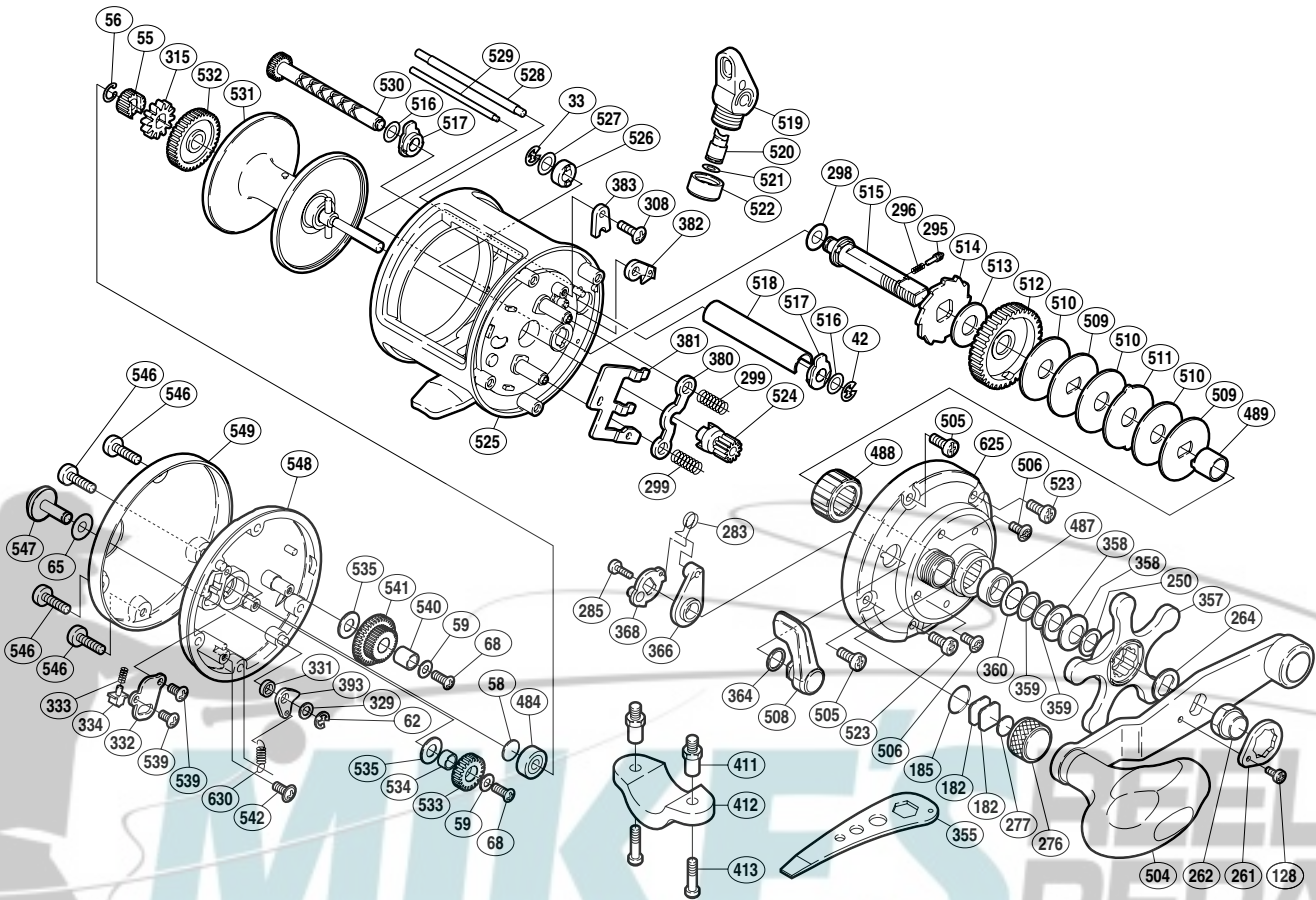

SHIMANO®

TEKOTA

TEK-500

Part No.	Description	Part No.	Description	Part No.	Description
TGT0033	Drive Shaft Retainer	TGT0358	Drag Spring Washer (8L)	TGT0522	Pawl Cap
TGT0042	Worm Shaft Retainer	TGT0359	Bearing Thrust Washer	TGT0523	Right Side Plate Screw (C)
TGT0055	Idle Gear "A"	TGT0360	Bearing Seal	TGT0524	Pinion Gear
TGT0056	Idle Gear "A" Retainer	TGT0364	Smoother	TGT0525	One-Piece Frame
TGT0058	Spacer "B"	TGT0366	Eccentric Cam Bushing	TGT0526	Drive Shaft Bushing
TGT0059	Lock Washer	TGT0368	Clutch Cam	TGT0527	Drive Shaft Washer (A)
TGT0062	Click Pawl Retainer	TGT0380	Yoke	TGT0528	Stabilizer Bar "A"
TGT0065	Spacer (A)	TGT0381	Yoke Plate	TGT0529	Stabilizer Bar "B"
TGT0068	Idle Gear Screw	TGT0382	Anti-Reverse Pawl	TGT0530	Worm Shaft
TGT0128	Handle Nut Plate Screw	TGT0383	Anti-Reverse Pawl Keeper	TGT0531	Spool Assembly
TGT0182	Cast Control Spacer (A)	TGT0393	Click Pawl	TGT0532	Counter Gear "A"
TGT0185	"O" Ring	TGT0484	Ball Bearing	TGT0533	Idle Gear "B"
TGT0250	Star Drag Washer	TGT0487	Ball Bearing	TGT0534	Idle Gear "B" Support
TGT0261	Handle Nut Plate	TGT0488	Roller Clutch Bearing	TGT0535	Spacer "A"
TGT0262	Handle Nut	TGT0489	Roller Clutch Inner Tube	TGT0539	Click Spring Retainer Screw
TGT0264	Drive Shaft Shield	TGT0504	Handle Assembly	TGT0540	Idle Gear "D" Support
TGT0276	Cast Control Cap	TGT0505	Right Side Plate Screw (A)	TGT0541	Idle Gear "D"
TGT0277	Cast Control Spacer (B)	TGT0506	Right Side Plate Screw (B)	TGT0542	Click Pawl Spring Screw
TGT0283	Clutch Spring	TGT0508	Clutch Lever	TGT0546	Left Side Plate Screw
TGT0285	Clutch Lever Screw	TGT0509	Key Washer (B)	TGT0547	Click Button
TGT0295	Click Pin	TGT0510	Drag Washer (B)	TGT0548	Left Side Plate
TGT0296	Click Spring	TGT0511	Eared Washer (A)	TGT0549	Left Side Plate Cover
TGT0298	Drive Shaft Washer (B)	TGT0512	Drive Gear	TGT0625	Right Side Plate
TGT0299	Yoke Spring	TGT0513	Drag Washer (A)	TGT0630	Click Pawl Spring
TGT0308	Anti-Reverse Pawl Screw	TGT0514	Anti-Reverse Ratchet		
TGT0315	Click Gear	TGT0515	Drive Shaft		
TGT0329	Spacer (B)	TGT0516	Worm Shaft Spacer		
TGT0331	Click Pawl Spacer	TGT0517	Worm Bushing	TGT0411	Rod Clamp Nut (accessory)
TGT0332	Click Spring Retainer	TGT0518	Level Wind Guard	TGT0412	Rod Clamp (accessory)
TGT0333	Click Spring	TGT0519	Line Guide	TGT0413	Rod Clamp Bolt (accessory)
TGT0334	Click Spring Holder	TGT0520	Line Guide Pawl		
TGT0357	Star Drag	TGT0521	Spacer	TGT0355	Wrench (accessory)