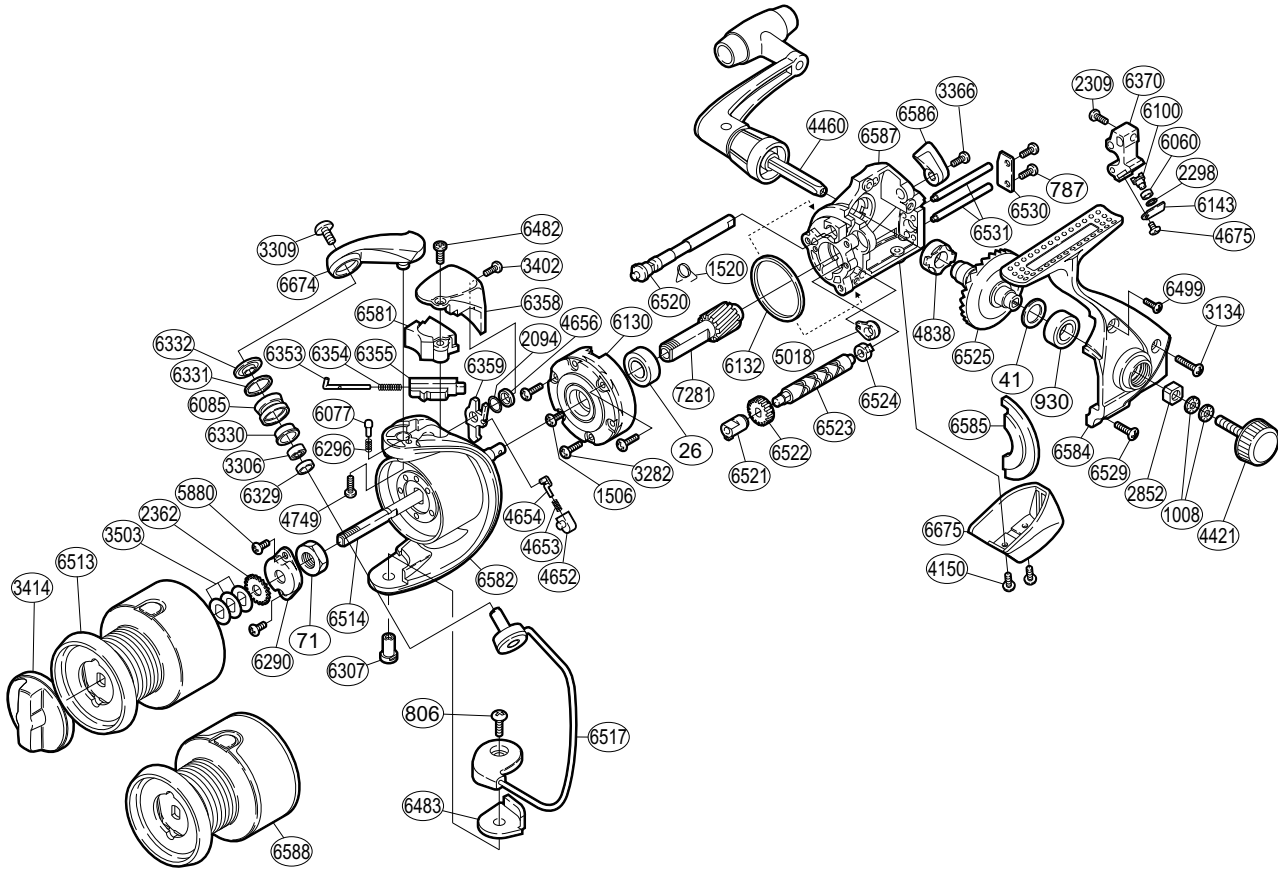

SHIMANO®

SYMETRE®

SY-4000FH

Part No.	Description	Part No.	Description	Part No.	Description
RD 0026	Ball Bearing	RD 4654	Lever Spring Guide (A)	RD 6482	Protector Screw (large)
RD 0041	Drive Gear Washer	RD 4656	Trip Lever Spacer	RD 6483	Bail Hold Support Spacer
RD 0071	Rotor Nut	RD 4675	Oscillating Pawl Cover Screw	RD 6499	Side Cover Screw (small)
RD 0787	Worm Shaft Retainer Screw	RD 4749	Bail Arm Screw	RD 6513	Spool Assembly (aluminum)
RD 0806	Bail Hold Support Screw	RD 4838	Drive Gear Bushing	RD 6514	Main Shaft
RD 0930	Ball Bearing	RD 5018	Bushing	RD 6517	Bail Assembly
RD 1008	Handle Lock Washer	RD 5880	Nut Lock Screw	RD 6520	Anti-Reverse Cam
RD 1506	Clutch Cover Screw	RD 6060	Oscillating Slider Bushing	RD 6521	Worm Bushing (front)
RD 1520	Anti-Reverse Cam Spring	RD 6077	Click Pin	RD 6522	Idle Gear
RD 2094	Spacer	RD 6085	Line Roller	RD 6523	Worm Shaft
RD 2298	Spacer	RD 6100	Oscillating Pawl	RD 6524	Worm Bushing (rear)
RD 2309	Slider Retainer Screw	RD 6130	Roller Clutch Assembly	RD 6525	Drive Gear
RD 2362	Spool Support	RD 6132	Friction Ring	RD 6529	Side Cover Screw (medium)
RD 2852	Handle Screw Lock	RD 6143	Oscillating Pawl Cover	RD 6530	Worm Shaft Retainer
RD 3134	Side Cover Screw (long)	RD 6290	Rotor Nut Lock Plate	RD 6531	Oscillating Guide
RD 3282	Roller Clutch Screw	RD 6296	Click Spring	RD 6581	Bail Spring Cover
RD 3306	Ball Bearing	RD 6307	Bail Hold Support Shaft	RD 6582	Rotor
RD 3309	Line Roller Screw	RD 6329	Bearing Spacer	RD 6584	Side Cover
RD 3366	Anti-Reverse Lever Screw	RD 6330	Line Roller Bushing	RD 6585	Side Cover Flange
RD 3402	Protector Screw (small)	RD 6331	Line Roller Spacer	RD 6586	Anti-Reverse Lever
RD 3414	Drag Knob	RD 6332	Line Roller Washer	RD 6587	Body
RD 3503	Spool Washer	RD 6353	Bail Spring Guide (A)	RD 6588	Spool Assembly (graphite)
RD 4150	Rear Protector Screw	RD 6354	Bail Spring	RD 6674	Bail Arm
RD 4421	Handle Screw Cap	RD 6355	Bail Spring Guide (B)	RD 6675	Rear Protector
RD 4460	Handle Assembly	RD 6358	Rotor Protector	RD 7281	Pinion Gear
RD 4652	Lever Spring Guide (B)	RD 6359	Bail Trip Lever		
RD 4653	Lever Spring	RD 6370	Oscillating Slider		