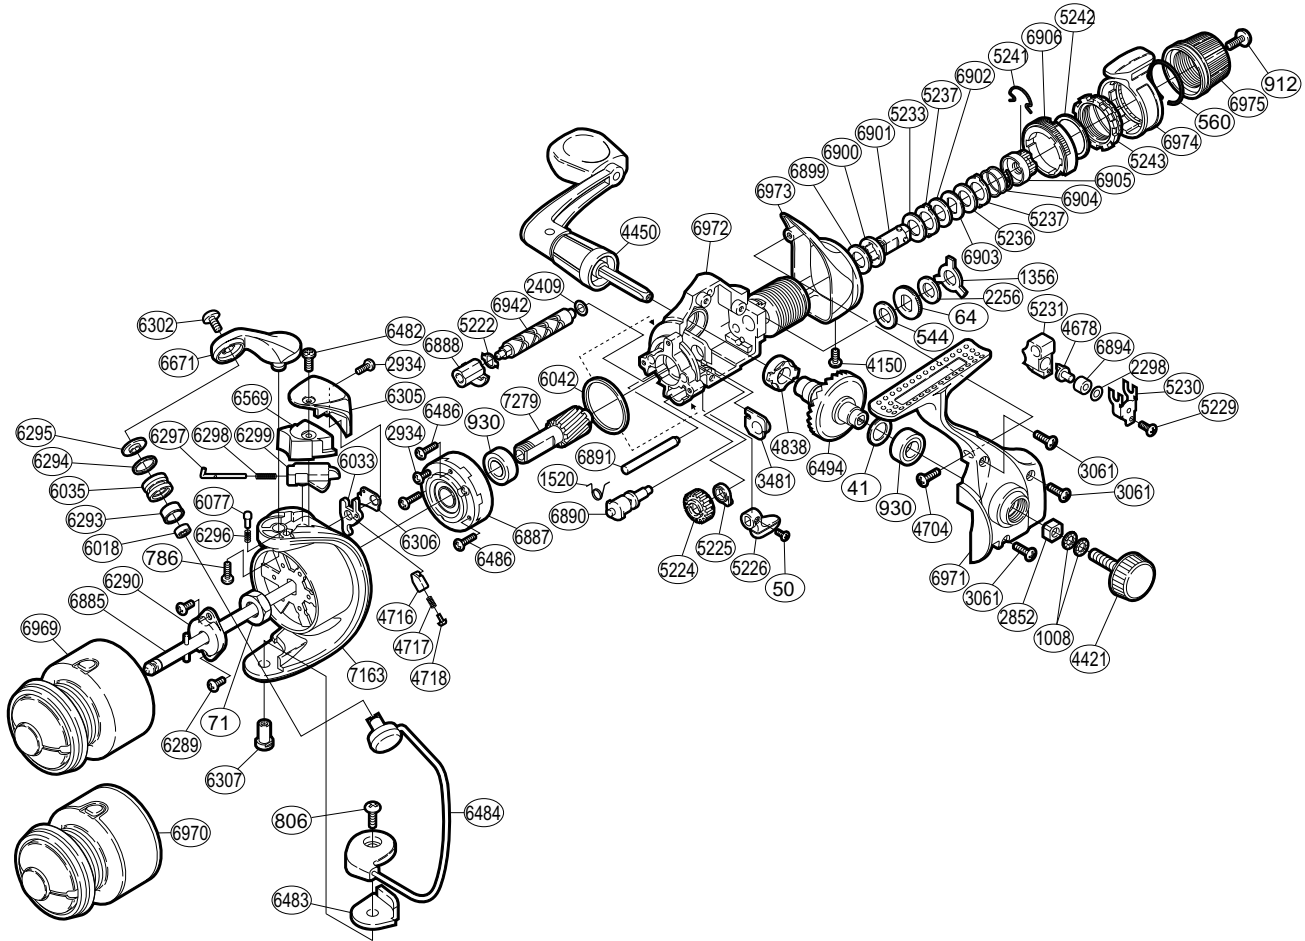

SHIMANO®

SYMETRE®

SY-1000RH

Part No.	Description	Part No.	Description	Part No.	Description
RD 0041	Drive Gear Washer	RD 5225	Oscillating Guide Retainer	RD 6484	Bail Assembly
RD 0050	Anti-Reverse Lever Screw	RD 5226	Anti-Reverse Lever	RD 6486	Roller Clutch Screw
RD 0064	Click Gear	RD 5229	Slider Retainer Screw	RD 6494	Drive Gear
RD 0071	Rotor Nut	RD 5230	Oscillating Slider Retainer	RD 6569	Bail Spring Cover
RD 0544	Drag Washer "C" (cloth)	RD 5231	Oscillating Slider	RD 6671	Bail Arm
RD 0560	Lever Hold Spring	RD 5233	Drag Washer "H" (cloth)	RD 6885	Main Shaft
RD 0786	Bail Arm Screw	RD 5236	Drag Washer "H" (white plastic)	RD 6887	Roller Clutch Assembly
RD 0806	Bail Hold Support Screw	RD 5237	Eared Washer "B"	RD 6888	Worm Bushing
RD 0912	Drag Programmer Screw	RD 5241	Hold Click Spring	RD 6890	Anti-Reverse Cam
RD 0930	Ball Bearing	RD 5242	Fightin' Pressure Screw Washer	RD 6891	Oscillating Guide
RD 1008	Handle Lock Washer	RD 5243	Fightin' Pressure Screw	RD 6894	Oscillating Slider Bushing
RD 1356	Eared Washer "B"	RD 6018	Ball Bearing	RD 6899	Drag Washer "C" (cloth)
RD 1520	Anti-Reverse Cam Spring	RD 6033	Bail Trip Lever	RD 6900	Drag Shaft (B)
RD 2256	Drag Washer "C" (blue)	RD 6035	Line Roller	RD 6901	Drag Shaft (A)
RD 2298	Spacer	RD 6042	Friction Ring	RD 6902	Drag Washer "F" (white plastic)
RD 2409	Worm Shaft Spacer	RD 6077	Click Pin	RD 6903	Key Washer "A"
RD 2852	Handle Screw Lock	RD 6289	Nut Lock Screw	RD 6904	Drag Coil Spring
RD 2934	Multi-Purpose Screw	RD 6290	Rotor Nut Lock Plate	RD 6905	Pressure Screw
RD 3061	Side Cover Screw	RD 6293	Line Roller Bushing	RD 6906	Lever Click Gear
RD 3481	Bushing	RD 6294	Line Roller Spacer	RD 6942	Worm Shaft
RD 4150	Rear Cover Screw (short)	RD 6295	Line Roller Washer	RD 6969	Spool Assembly (aluminum)
RD 4421	Handle Screw Cap	RD 6296	Click Spring	RD 6970	Spool Assembly (graphite)
RD 4450	Handle Assembly	RD 6297	Bail Spring Guide (A)	RD 6971	Side Cover Assembly
RD 4678	Oscillating Pawl	RD 6298	Bail Spring	RD 6972	Body
RD 4704	Rear Cover Screw (long)	RD 6299	Bail Spring Guide (B)	RD 6973	Rear Cover
RD 4716	Lever Spring Guide (B)	RD 6302	Line Roller Screw	RD 6974	Fightin' Drag II Lever
RD 4717	Lever Spring	RD 6305	Rotor Protector	RD 6975	Drag Programmer
RD 4718	Lever Spring Guide (A)	RD 6306	Trip Lever Spacer	RD 7163	Rotor
RD 4838	Drive Gear Bushing	RD 6307	Bail Hold Support Shaft	RD 7279	Pinion Gear
RD 5222	Idle Gear Lock	RD 6482	Protector Screw		
RD 5224	Idle Gear	RD 6483	Bail Hold Support Spacer		