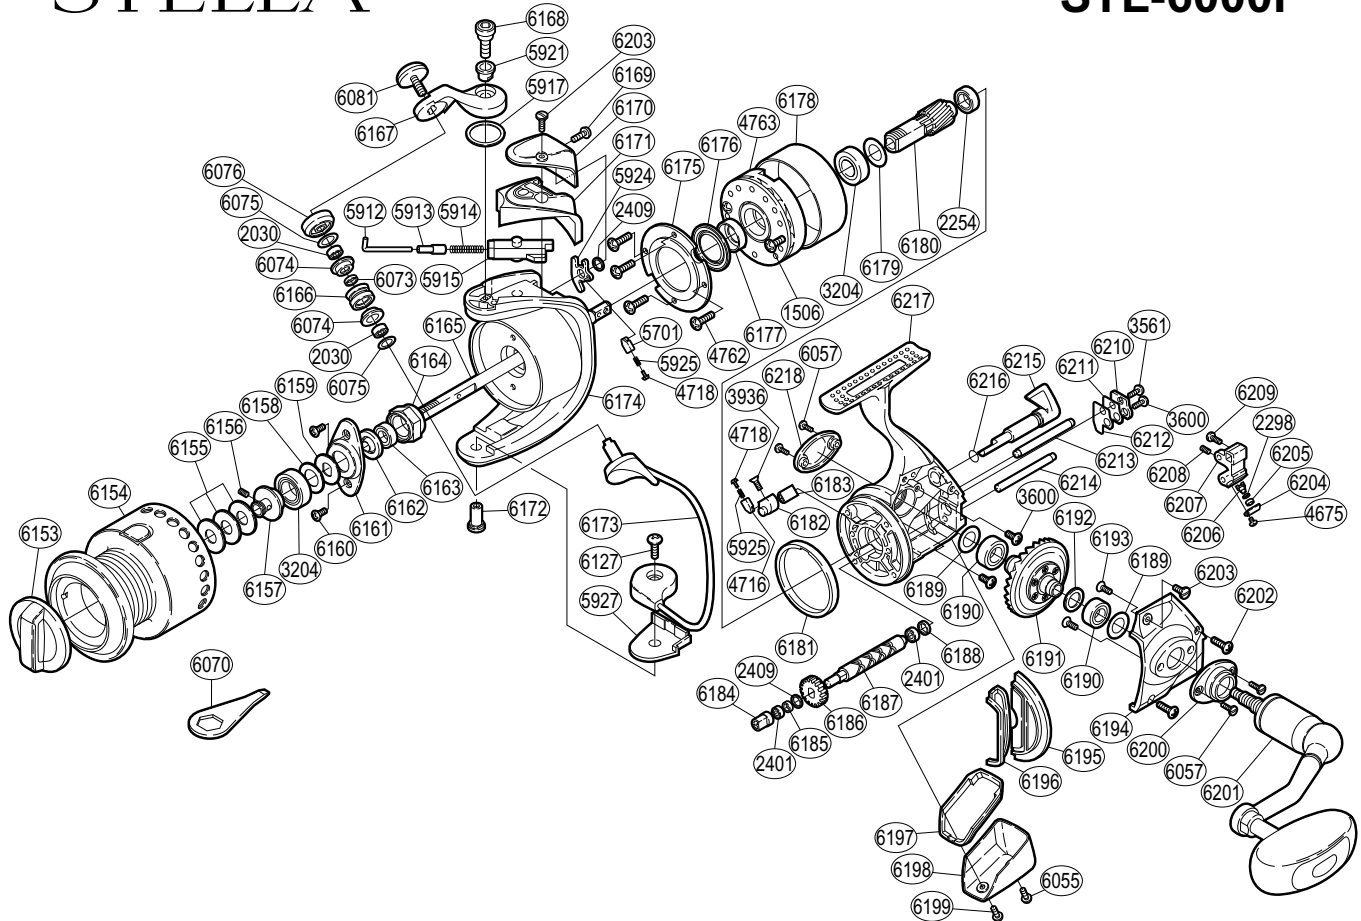

SHIMANO®

STELLA®

STL-6000F

Part No.	Description	Part No.	Description	Part No.	Description
RD 1506	Clutch Cover Screw	RD 6153	Drag Knob	RD 6187	Worm Shaft
RD 2030	Ball Bearing	RD 6154	Spool Assembly	RD 6188	Worm Shaft Ring
RD 2254	Ball Bearing	RD 6155	Spool Washer	RD 6189	Bearing Waterproof (C)
RD 2298	Spacer	RD 6156	Set Screw	RD 6190	Ball Bearing
RD 2401	Ball Bearing	RD 6157	Bearing Bushing	RD 6191	Drive Gear
RD 2409	Worm Shaft Spacer	RD 6158	Bearing Waterproof (A)	RD 6192	Drive Gear Washer
RD 3204	Ball Bearing	RD 6159	Spool Support	RD 6193	Bearing Screw
RD 3561	Worm Shaft Retainer Screw	RD 6160	Nut Lock Screw	RD 6194	Side Cover
RD 3600	Multi-Purpose Screw	RD 6161	Rotor Nut Lock Plate	RD 6195	Side Cover Flange
RD 3936	Anti-Reverse Cam Screw	RD 6162	Bearing Waterproof (B)	RD 6196	Flange Waterproof
RD 4675	Oscillating Pawl Cover Screw	RD 6163	Ball Bearing	RD 6197	Rear Shield
RD 4716	Lever Spring Guide (B)	RD 6164	Rotor Nut	RD 6198	Rear Protector
RD 4718	Lever Spring Guide (A)	RD 6165	Main Shaft	RD 6199	Rear Protector Screw (B)
RD 4762	Roller Clutch Screw	RD 6166	Line Roller	RD 6200	Handle Screw Cap (A)
RD 4763	Roller Clutch Assembly	RD 6167	Bail Arm	RD 6201	Handle Assembly
RD 5701	Lever Spring Guide (B)	RD 6168	Bail Arm Screw	RD 6202	Side Cover Screw (long)
RD 5912	Bail Spring Guide (A)	RD 6169	Protector Screw (B)	RD 6203	Protector Screw (A)
RD 5913	Spring Guide (A) Support	RD 6170	Rotor Protector	RD 6204	Oscillating Pawl Cover
RD 5914	Bail Spring	RD 6171	Bail Spring Cover	RD 6205	Oscillating Slider Bushing
RD 5915	Bail Spring Guide (B)	RD 6172	Bail Hold Support Shaft	RD 6206	Oscillating Pawl
RD 5917	Bail Arm Washer	RD 6173	Bail Assembly	RD 6207	Oscillating Slider
RD 5921	Bail Arm Screw Collar	RD 6174	Rotor	RD 6208	Set Screw
RD 5924	Bail Trip Lever	RD 6175	Waterproof Cover	RD 6209	Slider Retainer Screw
RD 5925	Bail Trip Lever Spring	RD 6176	Roller Clutch Waterproof	RD 6210	Worm Shaft Retainer Spacer
RD 5927	Bail Hold Support Spacer	RD 6177	Rotor Ring	RD 6211	Worm Shaft Retainer
RD 6055	Rear Protector Screw (A)	RD 6178	Roller Clutch Ring	RD 6212	Worm Shaft Retainer Washer
RD 6057	Cap Screw	RD 6179	Bearing Washer	RD 6213	Oscillating Guide (A)
RD 6070	Wrench (accessory)	RD 6180	Pinion Gear	RD 6214	Oscillating Guide (B)
RD 6073	Bearing Spacer	RD 6181	Friction Ring	RD 6215	Anti-Reverse Lever
RD 6074	Line Roller Bushing	RD 6182	Anti-Reverse Cam	RD 6216	"O" Ring
RD 6075	Roller Bearing Seal	RD 6183	Anti-Reverse Waterproof	RD 6217	Body
RD 6076	Line Roller Washer	RD 6184	Worm Bushing	RD 6218	Handle Screw Cap (B)
RD 6081	Line Roller Screw	RD 6185	Idle Gear Spacer		
RD 6127	Bail Hold Support Screw	RD 6186	Idle Gear		