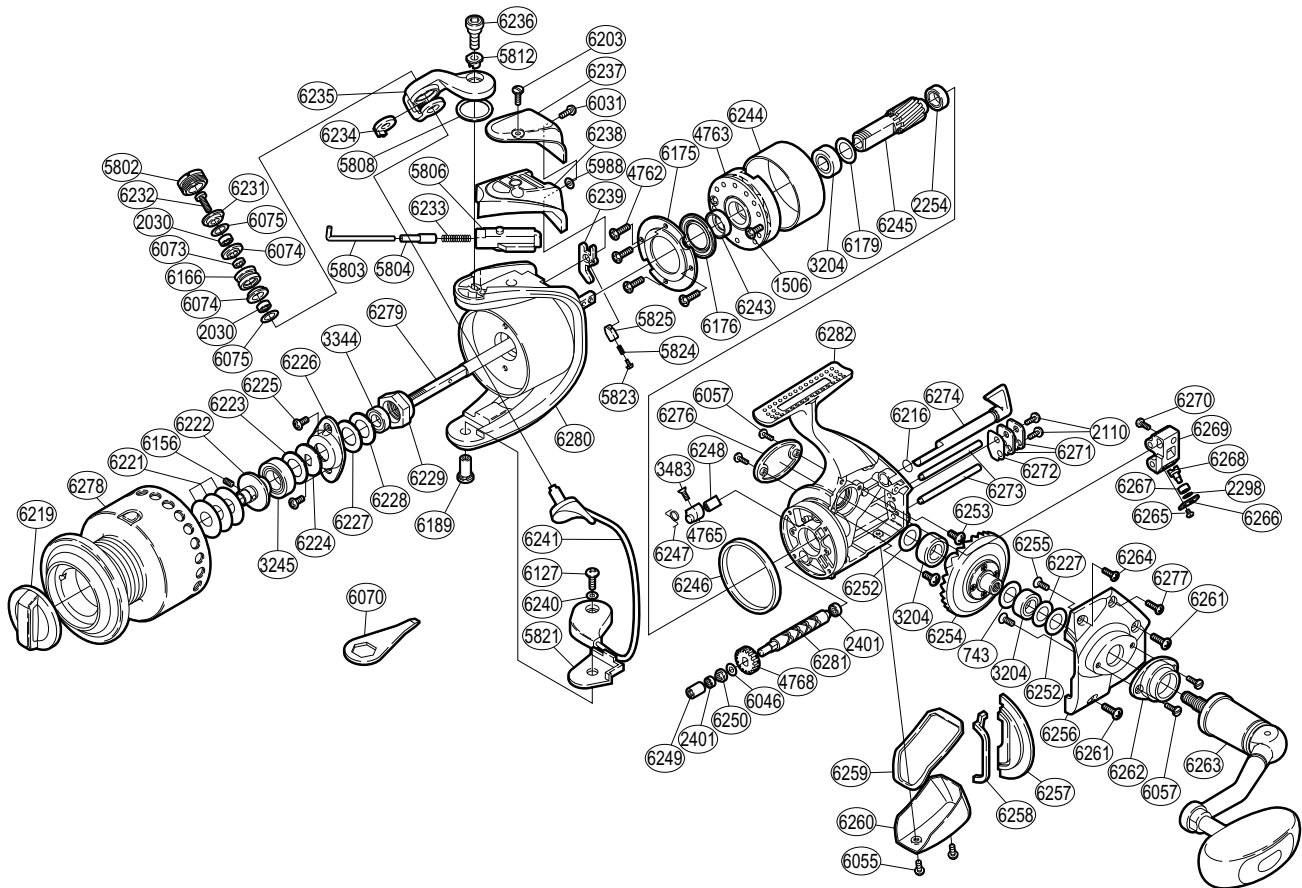

### STL-16000F

Part No.	Description	Part No.	Description	Part No.	Description
RD 0743	Drive Gear Washer	RD 6127	Bail Hold Support Screw	RD 6247	Anti-Reverse Cam Spring
RD 1506	Clutch Cover Screw	RD 6156	Set Screw	RD 6248	Anti-Reverse Waterproof
RD 2030	Ball Bearing	RD 6166	Line Roller	RD 6249	Worm Bushing
RD 2110	Worm Shaft Retainer Screw	RD 6175	Waterproof Cover	RD 6250	Idle Gear Spacer
RD 2254	Ball Bearing	RD 6176	Roller Clutch Waterproof	RD 6252	Bearing Waterproof (C)
RD 2298	Spacer	RD 6179	Bearing Washer	RD 6253	Bearing Screw (large)
RD 2401	Ball Bearing	RD 6189	Bearing Waterproof (C)	RD 6254	Drive Gear
RD 3204	Ball Bearing	RD 6203	Protector Screw (A)	RD 6255	Bearing Screw (small)
RD 3245	Ball Bearing	RD 6216	"O" Ring	RD 6256	Side Cover
RD 3344	Ball Bearing	RD 6219	Drag Knob	RD 6257	Side Cover Flange
RD 3483	Anti-Reverse Cam Screw	RD 6221	Spool Washer	RD 6258	Flange Waterproof
RD 4762	Roller Clutch Screw	RD 6222	Bearing Bushing	RD 6259	Rear Shield
RD 4763	Roller Clutch Assembly	RD 6223	Bearing Waterproof (A)	RD 6260	Rear Protector
RD 4765	Anti-Reverse Cam	RD 6224	Spool Support	RD 6261	Side Cover Screw (large)
RD 4768	Idle Gear	RD 6225	Nut Lock Screw	RD 6262	Handle Screw Cap (A)
RD 5802	Line Roller Screw Cap	RD 6226	Rotor Nut Lock Plate	RD 6263	Handle Assembly
RD 5803	Bail Spring Guide (A)	RD 6227	Bearing Washer	RD 6264	Side Cover Screw (small)
RD 5804	Spring Guide (A) Support	RD 6228	Bearing Waterproof (B)	RD 6265	Oscillating Slider Bushing
RD 5806	Bail Spring Guide (B)	RD 6229	Rotor Nut	RD 6266	Oscillating Pawl Cover
RD 5808	Bail Arm Washer	RD 6231	Line Roller Washer	RD 6267	Oscillating Slider Bushing
RD 5812	Bail Arm Screw Collar	RD 6232	Line Roller Screw	RD 6268	Oscillating Pawl
RD 5821	Bail Hold Support Spacer	RD 6233	Bail Spring	RD 6269	Oscillating Slider
RD 5823	Lever Spring Guide (A)	RD 6234	Line Roller Support Collar	RD 6270	Slider Retainer Screw
RD 5824	Bail Trip Lever Spring	RD 6235	Bail Arm	RD 6271	Worm Shaft Retainer
RD 5825	Lever Spring Guide (B)	RD 6236	Bail Arm Screw	RD 6272	Worm Shaft Retainer Washer
RD 5988	Spacer	RD 6237	Rotor Protector	RD 6273	Oscillating Guide
RD 6031	Protector Screw (B)	RD 6238	Bail Spring Cover	RD 6274	Anti-Reverse Lever
RD 6046	Idle Gear Washer	RD 6239	Bail Trip Lever	RD 6276	Handle Screw Cap (B)
RD 6055	Rear Protector Screw	RD 6240	Spacer	RD 6277	Side Cover Screw (medium)
RD 6057	Cap Screw	RD 6241	Bail Assembly	RD 6278	Spool Assembly
RD 6070	Wrench (accessory)	RD 6243	Rotor Ring	RD 6279	Main Shaft
RD 6073	Bearing Spacer	RD 6244	Roller Clutch Ring	RD 6280	Rotor
RD 6074	Line Roller Bushing	RD 6245	Pinion Gear	RD 6281	Worm Shaft
RD 6075	Roller Bearing Seal	RD 6246	Friction Ring	RD 6282	Body