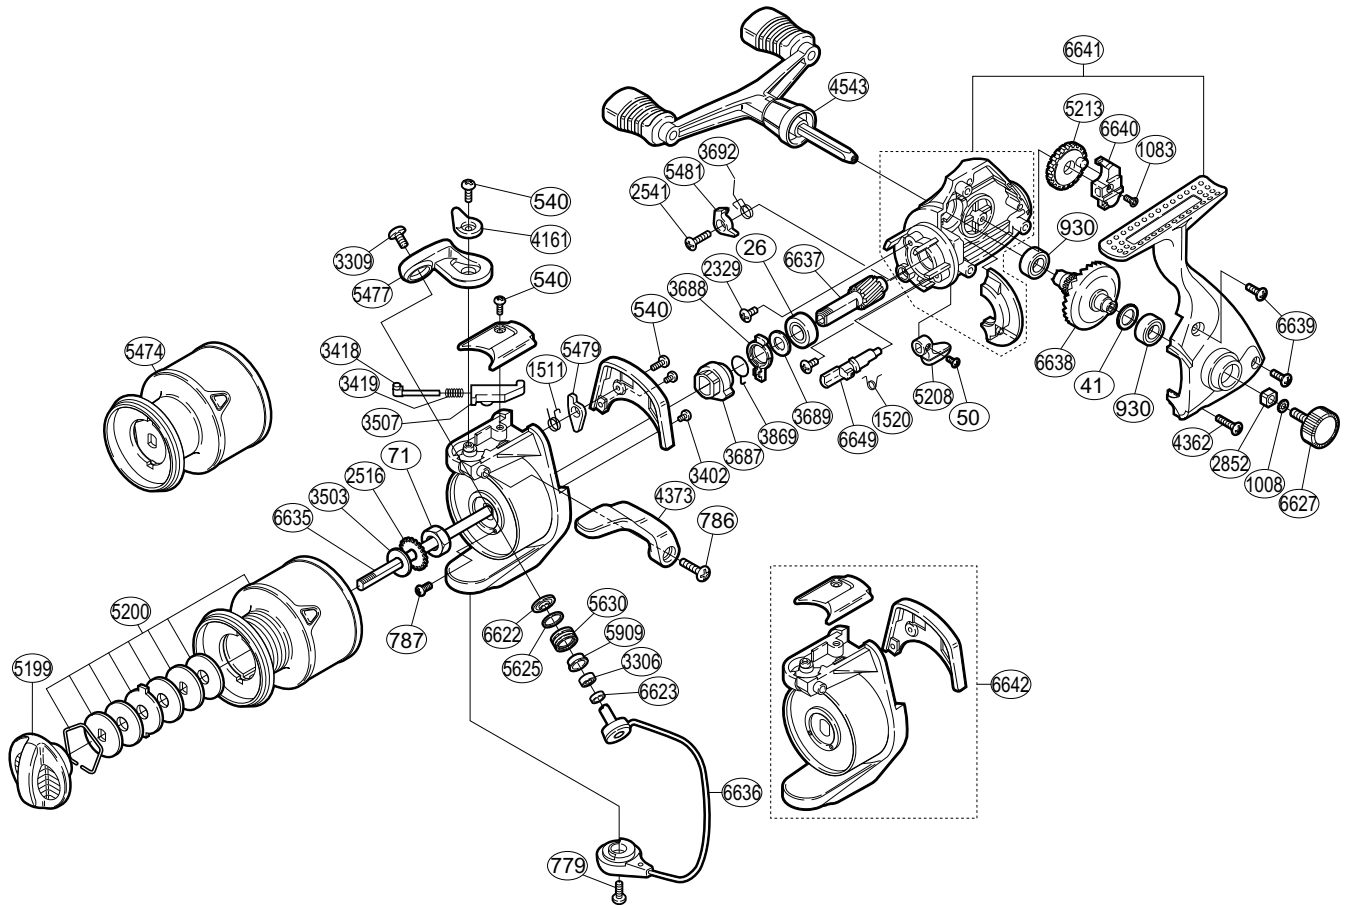

SHIMANO®

SPIREX®

SR-4000FD

Part No.	Description	Part No.	Description	Part No.	Description
RD 0026	Ball Bearing	RD 3402	Cover Screw	RD 5477	Bail Arm
RD 0041	Drive Gear Washer	RD 3418	Bail Spring Guide (A)	RD 5479	Bail Trip Lever
RD 0050	Anti-Reverse Lever Screw	RD 3419	Bail Spring	RD 5481	Anti-Reverse Pawl
RD 0071	Rotor Nut	RD 3503	Spool Washer	RD 5625	Line Roller Spacer
RD 0540	Multi-Purpose Screw	RD 3507	Bail Spring Guide (B)	RD 5630	Line Roller
RD 0779	Bail Hold Support Screw	RD 3687	Anti-Reverse Ratchet	RD 5909	Line Roller Bushing
RD 0786	Trigger Screw	RD 3688	Anti-Reverse Lock Out	RD 6622	Line Roller Washer
RD 0787	Nut Lock Screw	RD 3689	Bushing Washer	RD 6623	Bearing Spacer
RD 0930	Ball Bearing	RD 3692	Anti-Reverse Pawl Spring	RD 6627	Handle Screw Cap
RD 1008	Handle Lock Washer	RD 3869	Anti-Reverse Lock Out Spring	RD 6635	Main Shaft
RD 1083	Slider Retainer Screw	RD 4161	Trigger Cam	RD 6636	Bail Assembly
RD 1511	Lever Spring	RD 4362	Side Cover Screw (long)	RD 6637	Pinion Gear
RD 1520	Anti-Reverse Cam Spring	RD 4373	Quick-Fire II Trigger	RD 6638	Drive Gear
RD 2329	Bearing Retainer Screw	RD 4543	Double Paddle Handle Assembly	RD 6639	Side Cover Screw (short)
RD 2516	Spool Support	RD 5199	Drag Knob	RD 6640	Oscillating Slider
RD 2541	Anti-Reverse Pawl Screw	RD 5200	Spool Assembly (aluminum)	RD 6641	Body Assembly
RD 2852	Handle Screw Lock	RD 5208	Anti-Reverse Lever	RD 6642	Rotor Assembly
RD 3306	Line Roller Bearing	RD 5213	Oscillating Gear	RD 6649	Anti-Reverse Cam
RD 3309	Line Roller Screw	RD 5474	Spool Assembly (graphite)		