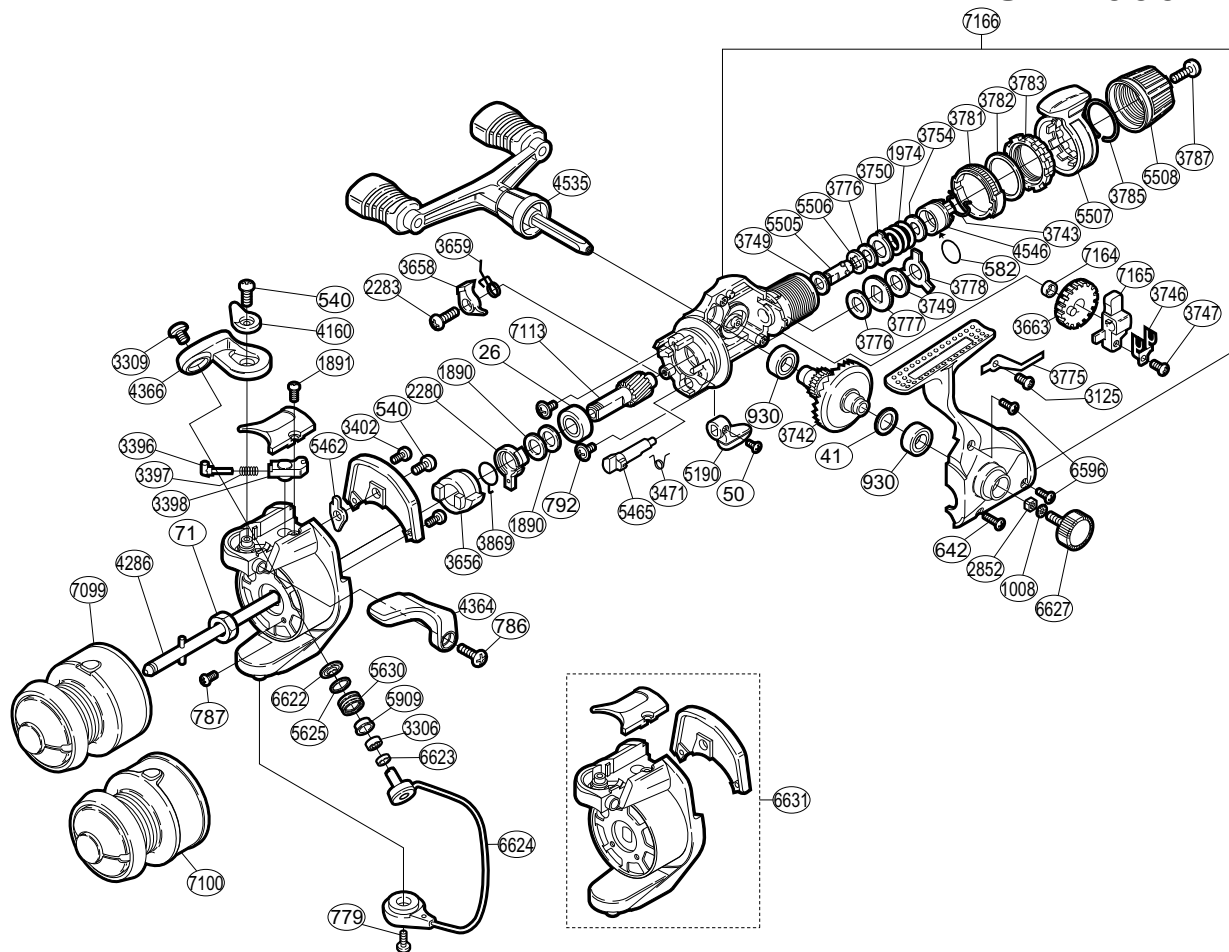

SHIMANO®

SPIREX®

SR-1000RD

Part No.	Description	Part No.	Description	Part No.	Description
RD 0026	Ball Bearing	RD 3471	Anti-Reverse Cam Spring	RD 4535	Double Paddle Handle Assembly
RD 0041	Drive Gear Washer	RD 3656	Anti-Reverse Ratchet	RD 4546	Pressure Screw
RD 0050	Anti-Reverse Lever Screw	RD 3658	Anti-Reverse Pawl	RD 5190	Anti-Reverse Lever
RD 0071	Rotor Nut	RD 3659	Anti-Reverse Pawl Spring	RD 5462	Bail Trip Lever
RD 0540	Multi-Purpose Screw	RD 3663	Oscillating Gear	RD 5465	Anti-Reverse Cam
RD 0582	"O" Ring	RD 3742	Drive Gear	RD 5505	Drag Shaft (A)
RD 0642	Side Cover Screw (long)	RD 3743	Hold Click Spring	RD 5506	Drag Shaft (B)
RD 0779	Bail Hold Support Screw	RD 3746	Oscillating Slider Retainer	RD 5507	Fightin' Drag Lever
RD 0786	Trigger Screw	RD 3747	Slider Retainer Screw	RD 5508	Drag Programmer
RD 0787	Nut Lock Screw	RD 3749	Drag Washer "C" (white)	RD 5625	Line Roller Spacer
RD 0792	Bearing Retainer Screw	RD 3750	Eared Washer "B"	RD 5630	Line Roller
RD 0930	Ball Bearing	RD 3754	Drag Spring Washer	RD 5909	Line Roller Bushing
RD 1008	Handle Lock Washer	RD 3775	Drag Click	RD 6596	Side Cover Screw (short)
RD 1890	Bushing Washer	RD 3776	Drag Washer "C" (cloth)	RD 6622	Line Roller Washer
RD 1891	Bail Spring Cover Screw	RD 3777	Click Gear	RD 6623	Bearing Spacer
RD 1974	Drag Coil Spring	RD 3778	Eared Washer "B"	RD 6624	Bail Assembly
RD 2280	Anti-Reverse Lock Out	RD 3781	Lever Click Gear	RD 6627	Handle Screw Cap
RD 2283	Anti-Reverse Pawl Screw	RD 3782	Fightini Pressure Screw Washer	RD 6631	Rotor Assembly
RD 2852	Handle Screw Lock	RD 3783	Fightini Pressure Screw	RD 7099	Spool Assembly (aluminum)
RD 3125	Drag Click Screw	RD 3785	Lever Hold Spring	RD 7100	Spool Assembly (graphite)
RD 3306	Line Roller Bearing	RD 3787	Drag Programmer Screw	RD 7113	Pinion Gear
RD 3309	Line Roller Screw	RD 3869	Anti-Reverse Lock Out Spring	RD 7164	Oscillating Gear Bushing
RD 3396	Bail Spring Guide (A)	RD 4160	Trigger Cam	RD 7165	Oscillating Slider
RD 3397	Bail Spring	RD 4286	Main Shaft	RD 7166	Body Assembly
RD 3398	Bail Spring Guide (B)	RD 4364	Quick-Fire II Trigger		
RD 3402	Cover Screw	RD 4366	Bail Arm		