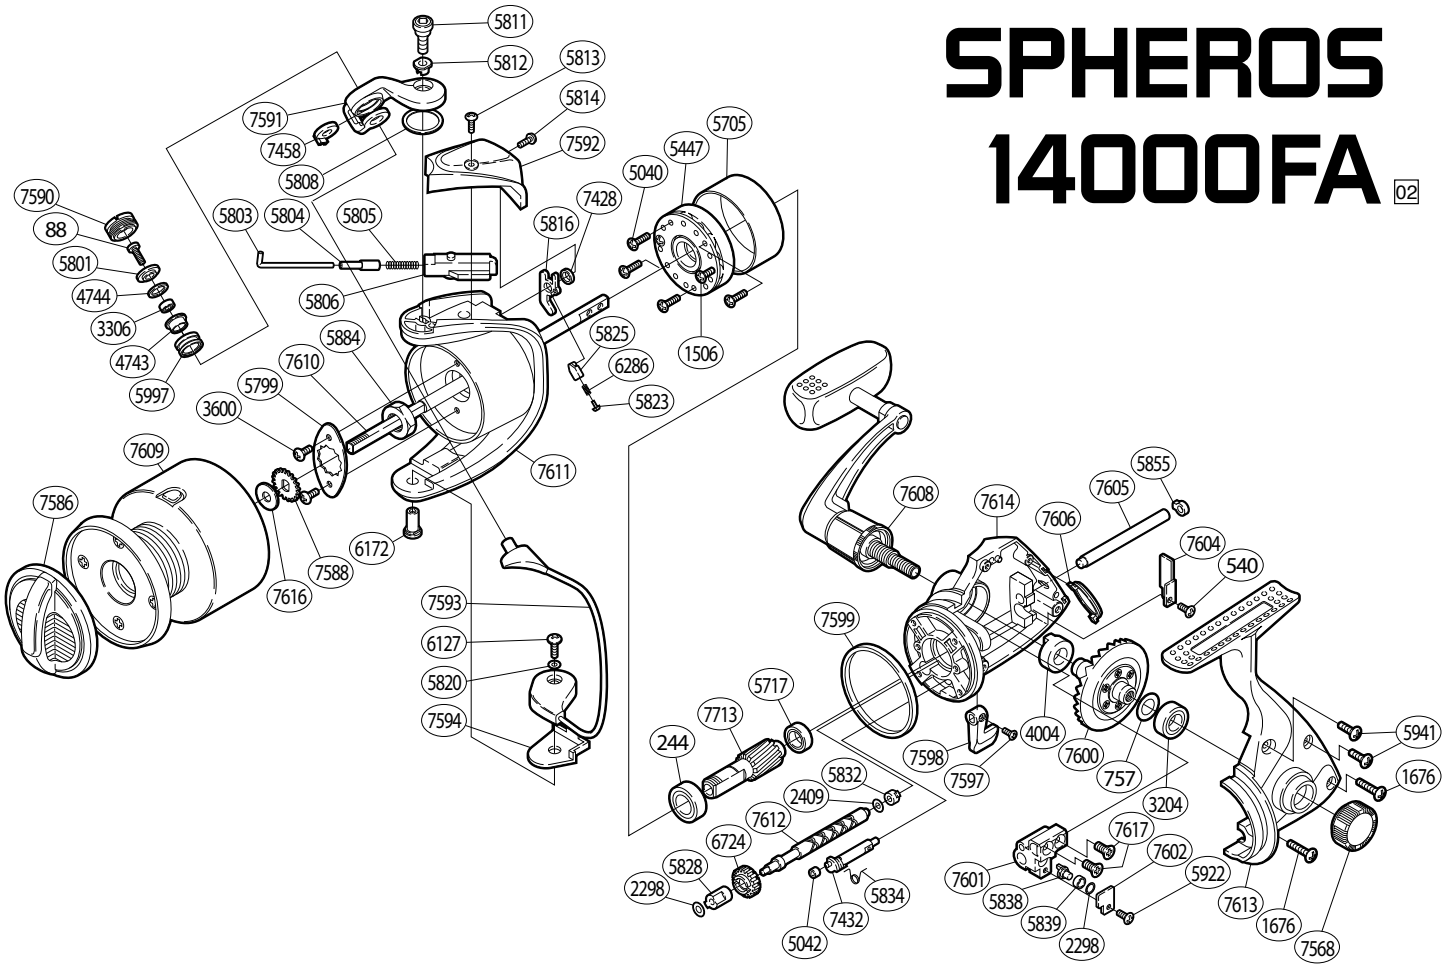

SPHEROS 14000FA 02

Part No.	Description
RD 0088	Line Roller Screw
RD 0244	Ball Bearing
RD 0540	Worm Shaft Retainer Screw
RD 0757	Drive Gear Washer
RD 1506	Roller Clutch Cover Screw
RD 1676	Side Cover Screw (long)
RD 2298	Spacer
RD 2409	Worm Shaft Spacer
RD 3204	Ball Bearing
RD 3306	Line Roller Bearing
RD 3600	Nut Lock Screw
RD 4004	Drive Gear Bushing
RD 4743	Line Roller Bushing
RD 4744	Roller Bearing Seal
RD 5040	Roller Clutch Screw
RD 5042	Anti-Reverse Cam Ring
RD 5447	Roller Clutch Assembly
RD 5705	Roller Clutch Ring
RD 5717	Ball Bearing
RD 5799	Rotor Nut Retainer
RD 5801	Line Roller Washer
RD 5803	Bail Spring Guide (A)
RD 5804	Spring Guide (A) Support
RD 5805	Bail Spring
RD 5806	Bail Spring Guide (B)
RD 5808	Bail Arm Washer

Part No.	Description
RD 5811	Bail Arm Screw
RD 5812	Bail Arm Screw Collar
RD 5813	Guard Screw (A)
RD 5814	Bail Trip Lever Screw
RD 5816	Bail Trip Lever
RD 5820	Spacer
RD 5823	Lever Spring Guide (A)
RD 5825	Lever Spring Guide (B)
RD 5828	Worm Bushing (front)
RD 5832	Worm Bushing (rear)
RD 5834	Anti-Reverse Cam Spring
RD 5838	Oscillating Pawl
RD 5839	Oscillating Slider Bushing
RD 5855	Oscillating Guide Holder
RD 5884	Rotor Nut
RD 5922	Oscillating Pawl Retainer Screw
RD 5941	Side Cover Screw (short)
RD 5997	Line Roller
RD 6127	Bail Hold Support Screw
RD 6172	Bail Hold Support Shaft
RD 6286	Bail Trip Lever Spring
RD 6724	Idle Gear (B)
RD 7428	Bail Trip Lever Washer
RD 7432	Anti-Reverse Cam
RD 7458	Line Roller Support Collar
RD 7568	Handle Screw Cap