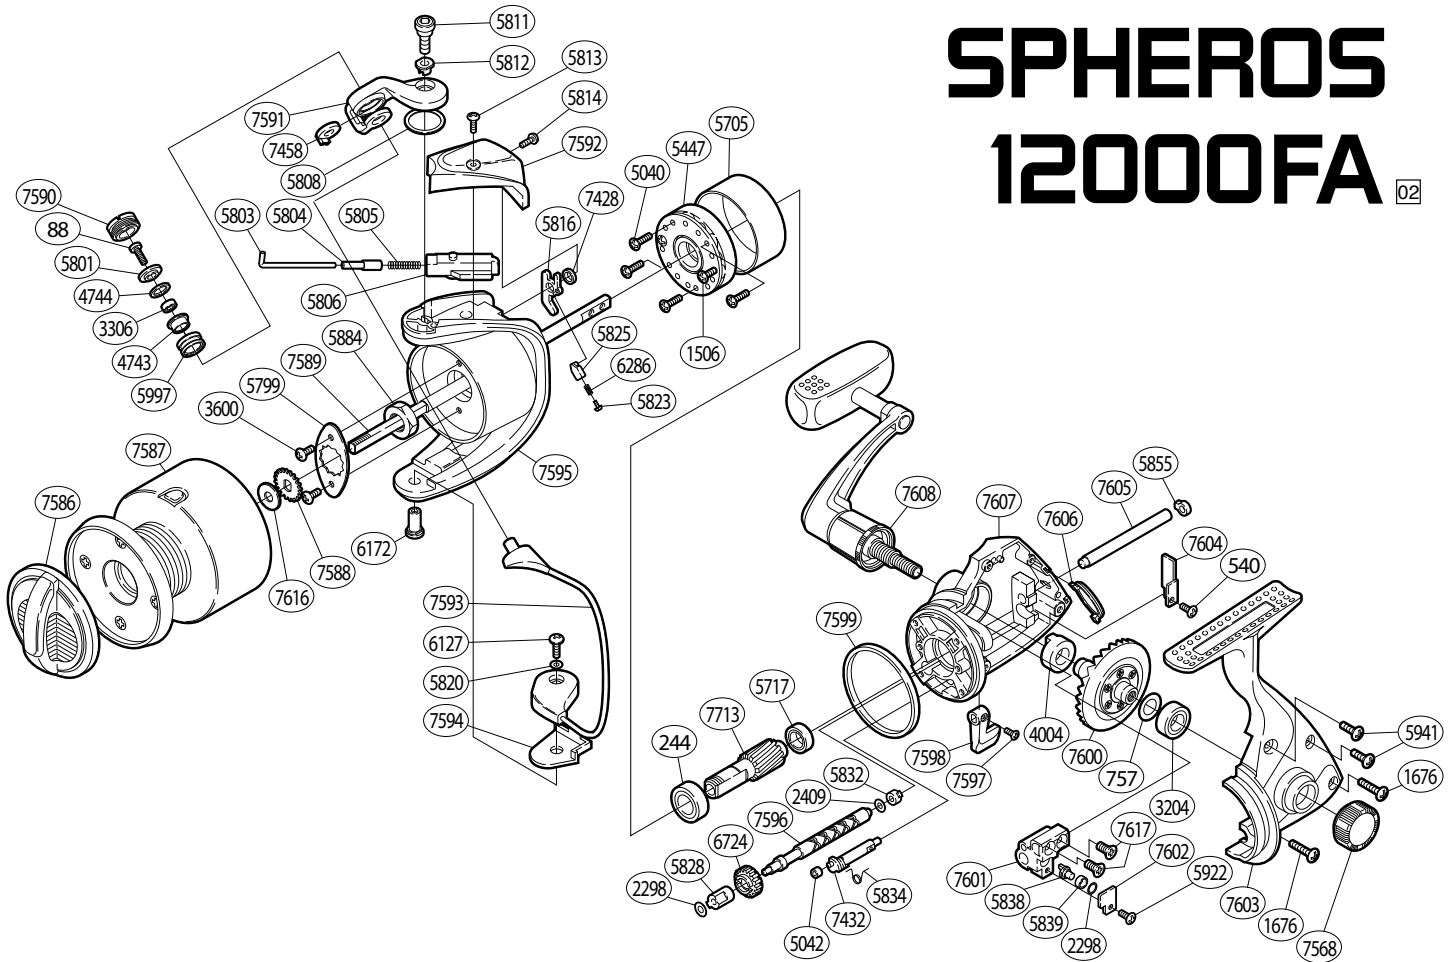

SPHEROS 12000FA 02

Part No.	Description
RD 0088	Line Roller Screw
RD 0244	Ball Bearing
RD 0540	Worm Shaft Retainer Screw
RD 0757	Drive Gear Washer
RD 1506	Roller Clutch Cover Screw
RD 1676	Side Cover Screw (long)
RD 2298	Spacer
RD 2409	Worm Shaft Spacer
RD 3204	Ball Bearing
RD 3306	Line Roller Bearing
RD 3600	Nut Lock Screw
RD 4004	Drive Gear Bushing
RD 4743	Line Roller Bushing
RD 4744	Roller Bearing Seal
RD 5040	Roller Clutch Screw
RD 5042	Anti-Reverse Cam Ring
RD 5447	Roller Clutch Assembly
RD 5705	Roller Clutch Ring
RD 5717	Ball Bearing
RD 5799	Rotor Nut Retainer
RD 5801	Line Roller Washer
RD 5803	Bail Spring Guide (A)
RD 5804	Spring Guide (A) Support
RD 5805	Bail Spring
RD 5806	Bail Spring Guide (B)
RD 5808	Bail Arm Washer

Part No.	Description
RD 7586	Drag Knob
RD 7587	Spool Assembly
RD 7588	Spool Support
RD 7589	Main Shaft
RD 7590	Line Roller Screw Cap
RD 7591	Bail Arm
RD 7592	Bail Spring Cover
RD 7593	Bail Assembly
RD 7594	Bail Hold Support Spacer
RD 7595	Rotor
RD 7596	Worm Shaft
RD 7597	Anti-Reverse Lever Screw
RD 7598	Anti-Reverse Lever
RD 7599	Friction Ring
RD 7600	Drive Gear
RD 7601	Oscillating Slider
RD 7602	Oscillating Slider Retainer
RD 7603	Side Cover
RD 7604	Worm Shaft Retainer
RD 7605	Oscillating Guide
RD 7606	Body I.D. Plate (B)
RD 7607	Body
RD 7608	Handle Assembly
RD 7616	Spool Washer
RD 7617	Slider Retainer Screw
RD 7713	Pinion Gear