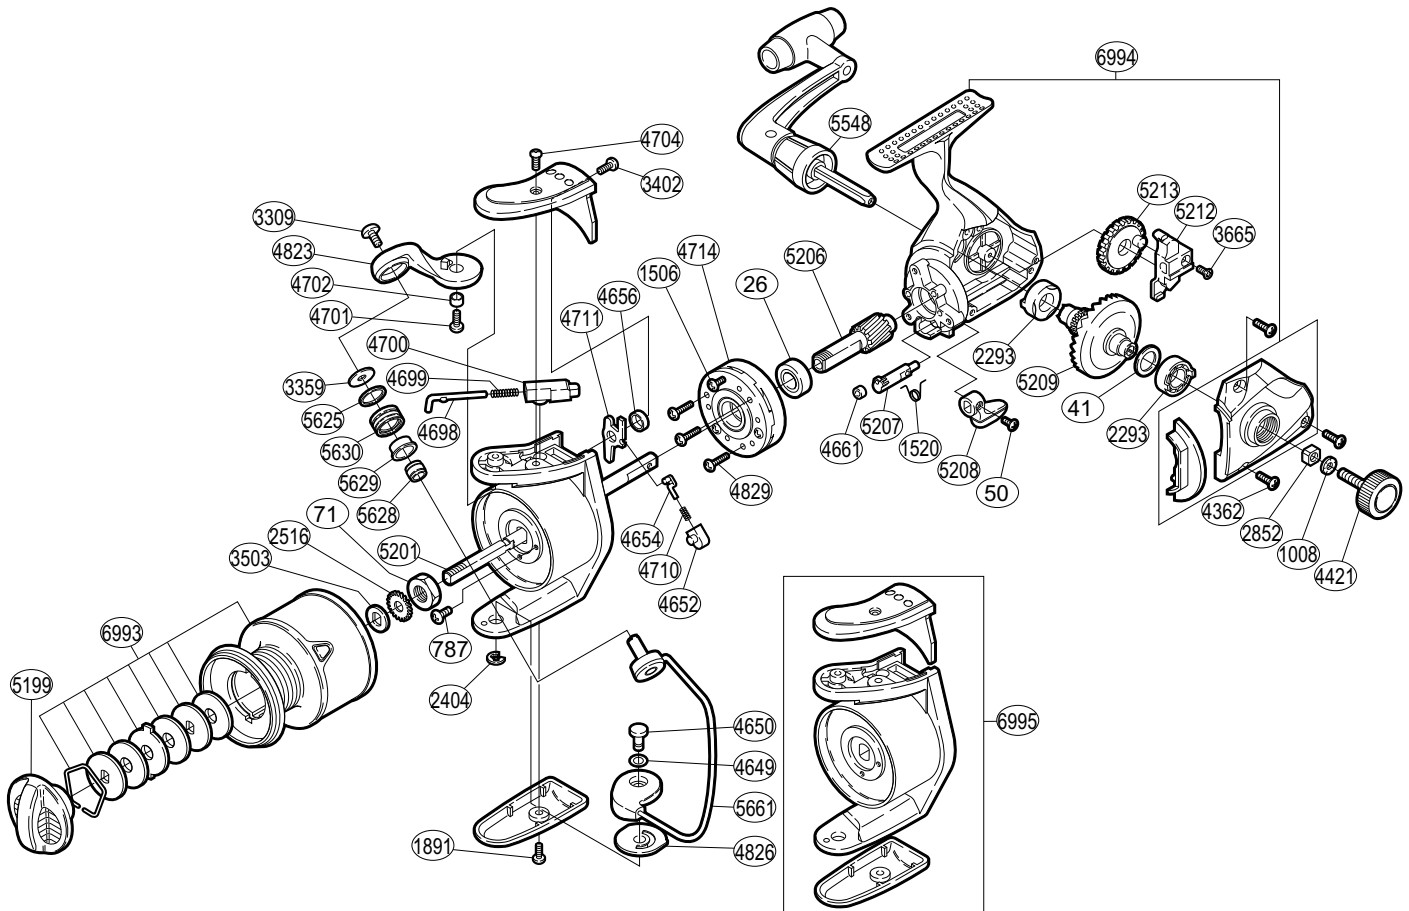

SHIMANO®

Sonora™

SON-4000F

Part No.	Description	Part No.	Description	Part No.	Description
RD 0026	Ball Bearing	RD 4421	Handle Screw Cap	RD 5199	Drag Knob
RD 0041	Drive Gear Washer	RD 4649	Spacer	RD 5201	Main Shaft
RD 0050	Anti-Reverse Lever Screw	RD 4650	Bail Hold Support Shaft	RD 5206	Pinion Gear
RD 0071	Rotor Nut	RD 4652	Lever Spring Guide (B)	RD 5207	Anti-Reverse Cam
RD 0787	Nut Lock Screw	RD 4654	Lever Spring Guide (A)	RD 5208	Anti-Reverse Lever
RD 1008	Handle Lock Washer	RD 4656	Trip Lever Spacer	RD 5209	Drive Gear
RD 1506	Clutch Cover Screw	RD 4661	Anti-Reverse Cam Ring	RD 5212	Oscillating Slider
RD 1520	Anti-Reverse Cam Spring	RD 4698	Bail Spring Guide (A)	RD 5213	Oscillating Gear
RD 1891	Bail Hold Support Guard Screw	RD 4699	Bail Spring	RD 5548	Handle Assembly
RD 2293	Drive Gear Bushing	RD 4700	Bail Spring Guide (B)	RD 5625	Line Roller Spacer
RD 2404	"E" Lock	RD 4701	Bail Arm Screw	RD 5628	Line Roller Collar
RD 2516	Spool Support	RD 4702	Bail Arm Bushing	RD 5629	Line Roller Bushing
RD 2852	Handle Screw Lock	RD 4704	Bail Spring Cover Screw (large)	RD 5630	Line Roller
RD 3309	Line Roller Screw	RD 4710	Lever Spring	RD 5661	Bail Assembly
RD 3359	Line Roller Washer	RD 4711	Bail Trip Lever	RD 6993	Spool Assembly
RD 3402	Bail Spring Cover Screw (small)	RD 4714	Roller Clutch Assembly	RD 6994	Body Assembly
RD 3503	Spool Washer	RD 4823	Bail Arm	RD 6995	Rotor Assembly
RD 3665	Slider Retainer Screw	RD 4826	Bail Hold Support Spacer		
RD 4362	Side Cover Screw	RD 4829	Roller Clutch Screw		