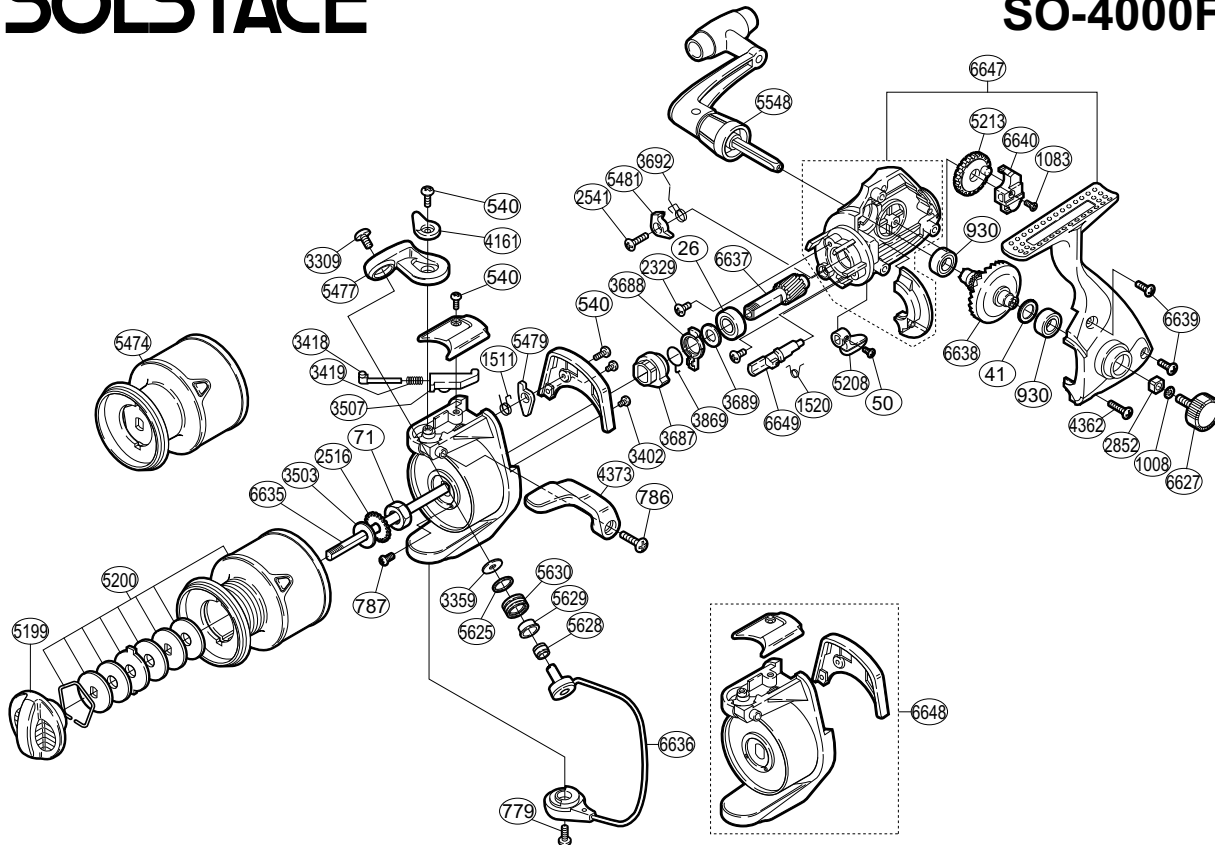

SHIMANO®

SOLSTACE®

SO-4000FE

Part No.	Description	Part No.	Description	Part No.	Description
RD 0026	Ball Bearing	RD 3402	Cover Screw	RD 5479	Bail Trip Lever
RD 0041	Drive Gear Washer	RD 3418	Bail Spring Guide (A)	RD 5481	Anti-Reverse Pawl
RD 0050	Anti-Reverse Lever Screw	RD 3419	Bail Spring	RD 5548	Handle Assembly
RD 0071	Rotor Nut	RD 3503	Spool Washer	RD 5625	Line Roller Spacer
RD 0540	Multi-Purpose Screw	RD 3507	Bail Spring Guide (B)	RD 5628	Line Roller Collar
RD 0779	Bail Hold Support Screw	RD 3687	Anti-Reverse Ratchet	RD 5629	Line Roller Bushing
RD 0786	Trigger Screw	RD 3688	Anti-Reverse Lock Out	RD 5630	Line Roller
RD 0787	Nut Lock Screw	RD 3689	Bushing Washer	RD 6627	Handle Screw Cap
RD 0930	Ball Bearing	RD 3692	Anti-Reverse Pawl Spring	RD 6635	Main Shaft
RD 1008	Handle Lock Washer	RD 3869	Anti-Reverse Lock Out Spring	RD 6636	Bail Assembly
RD 1083	Slider Retainer Screw	RD 4161	Trigger Cam	RD 6637	Pinion Gear
RD 1511	Lever Spring	RD 4362	Side Cover Screw (long)	RD 6638	Drive Gear
RD 1520	Anti-Reverse Cam Spring	RD 4373	Quick-Fire II Trigger	RD 6639	Side Cover Screw (short)
RD 2329	Bearing Retainer Screw	RD 5199	Drag Knob	RD 6640	Oscillating Slider
RD 2516	Spool Support	RD 5200	Spool Assembly (aluminum)	RD 6647	Body Assembly
RD 2541	Anti-Reverse Pawl Screw	RD 5208	Anti-Reverse Lever	RD 6648	Rotor Assembly
RD 2852	Handle Screw Lock	RD 5213	Oscillating Gear	RD 6649	Anti-Reverse Cam
RD 3309	Line Roller Screw	RD 5474	Spool Assembly (graphite)		
RD 3359	Line Roller Washer	RD 5477	Bail Arm		