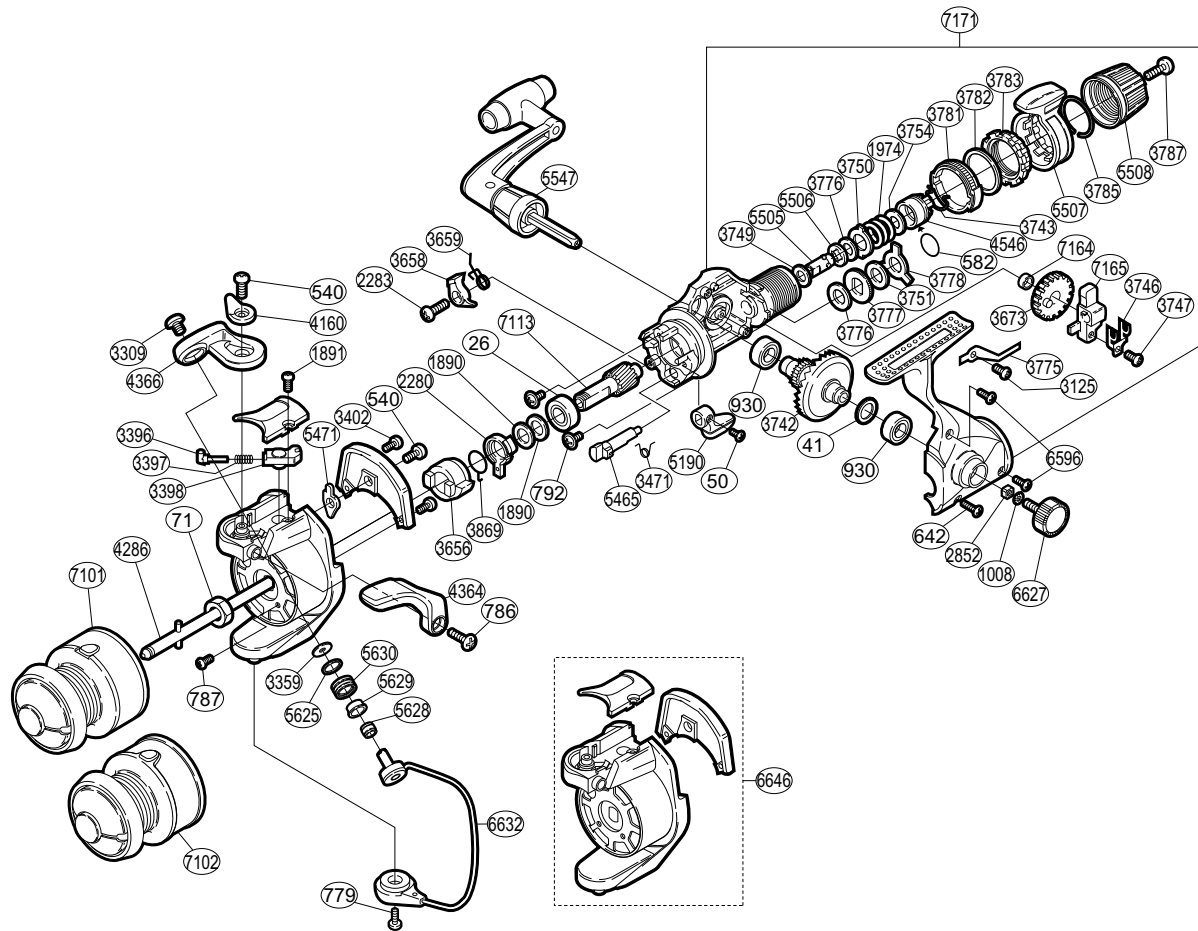

### SO-2000RG

Part No.	Description	Part No.	Description	Part No.	Description
RD 0026	Ball Bearing	RD 3471	Anti-Reverse Cam Spring	RD 4366	Bail Arm
RD 0041	Drive Gear Washer	RD 3656	Anti-Reverse Ratchet	RD 4546	Pressure Screw
RD 0050	Anti-Reverse Lever Screw	RD 3658	Anti-Reverse Pawl	RD 5190	Anti-Reverse Lever
RD 0071	Rotor Nut	RD 3659	Anti-Reverse Pawl Spring	RD 5465	Anti-Reverse Cam
RD 0540	Multi-Purpose Screw	RD 3673	Oscillating Gear	RD 5471	Bail Trip Lever
RD 0582	"O" Ring	RD 3742	Drive Gear	RD 5505	Drag Shaft (A)
RD 0642	Side Cover Screw (long)	RD 3743	Hold Click Spring	RD 5506	Drag Shaft (B)
RD 0779	Bail Hold Support Screw	RD 3746	Oscillating Slider Retainer	RD 5507	Fightin" Drag Lever
RD 0786	Trigger Screw	RD 3747	Slider Retainer Screw	RD 5508	Drag Programmer
RD 0787	Nut Lock Screw	RD 3749	Drag Washer "C" (white)	RD 5547	Handle Assembly
RD 0792	Bearing Retainer Screw	RD 3750	Eared Washer "B"	RD 5625	Line Roller Spacer
RD 0930	Ball Bearing	RD 3751	Drag Washer "C" (blue)	RD 5628	Line Roller Collar
RD 1008	Handle Lock Washer	RD 3754	Drag Spring Washer	RD 5629	Line Roller Bushing
RD 1890	Bushing Washer	RD 3775	Drag Click	RD 5630	Line Roller
RD 1891	Bail Spring Cover Screw	RD 3776	Drag Washer "C" (cloth)	RD 6596	Side Cover Screw (short)
RD 1974	Drag Coil Spring	RD 3777	Click Gear	RD 6627	Handle Screw Cap
RD 2280	Anti-Reverse Lock Out	RD 3778	Eared Washer "B"	RD 6632	Bail Assembly
RD 2283	Anti-Reverse Pawl Screw	RD 3781	Lever Click Gear	RD 6646	Rotor Assembly
RD 2852	Handle Screw Lock	RD 3782	Fightin' Pressure Screw Washer	RD 7101	Spool Assembly (aluminum)
RD 3125	Drag Click Screw	RD 3783	Fightin' Pressure Screw	RD 7102	Spool Assembly (graphite)
RD 3309	Line Roller Screw	RD 3785	Lever Hold Spring	RD 7113	Pinion Gear
RD 3359	Line Roller Washer	RD 3787	Drag Programmer Screw	RD 7164	Oscillating Gear Bushing
RD 3396	Bail Spring Guide (A)	RD 3869	Anti-Reverse Lock Out Spring	RD 7165	Oscillating Slider
RD 3397	Bail Spring	RD 4160	Trigger Cam	RD 7171	Body Assembly
RD 3398	Bail Spring Guide (B)	RD 4286	Main Shaft		
RD 3402	Cover Screw	RD 4364	Quick-Fire II Trigger		