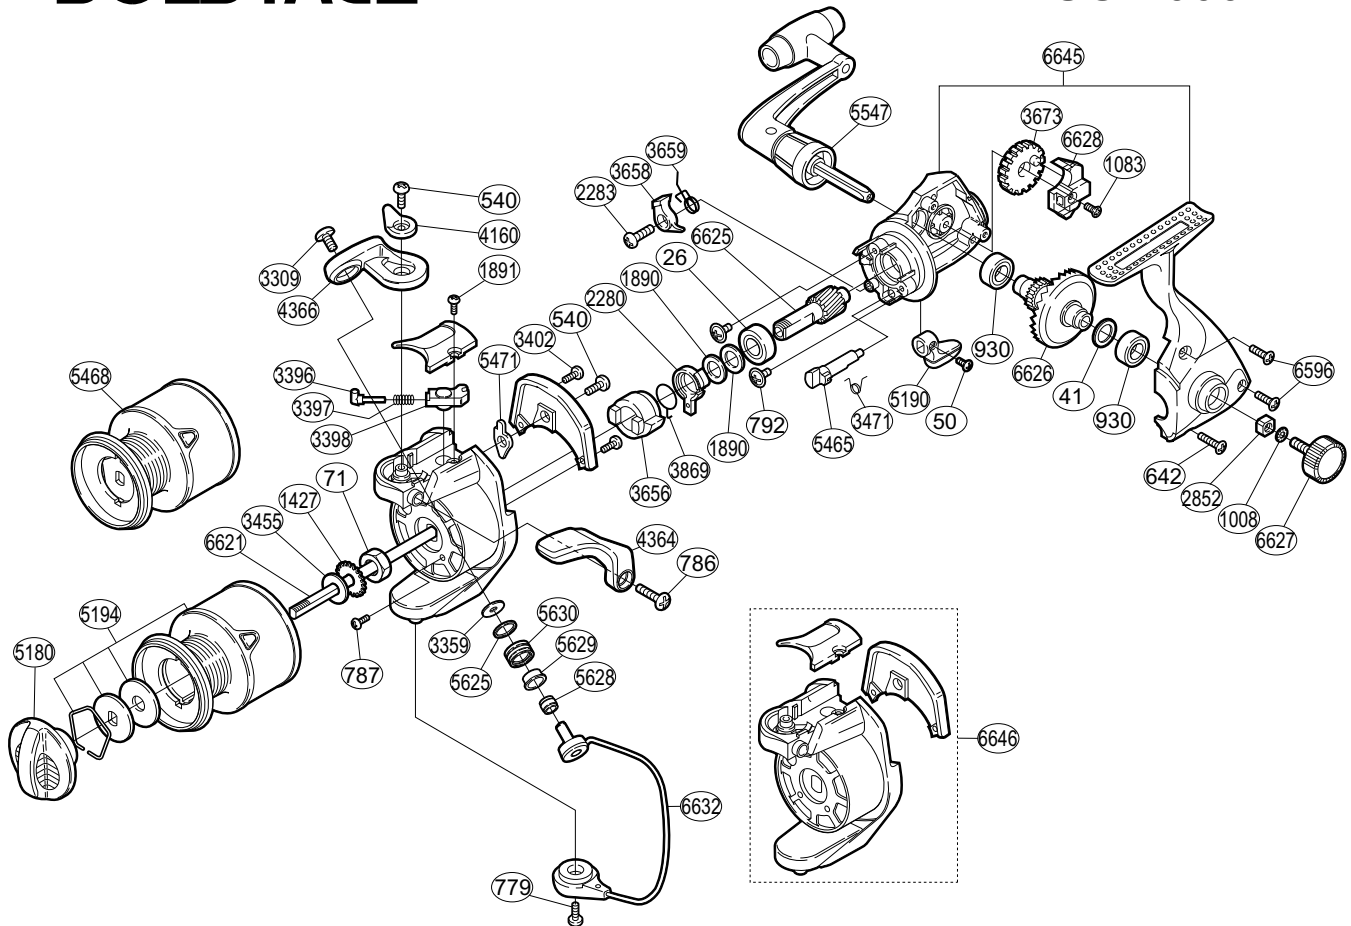

### SO-2000FE

Part No.	Description	Part No.	Description	Part No.	Description
RD 0026	Ball Bearing	RD 3309	Line Roller Screw	RD 5465	Anti-Reverse Cam
RD 0041	Drive Gear Washer	RD 3359	Line Roller Washer	RD 5468	Spool Assembly (graphite)
RD 0050	Anti-Reverse Lever Screw	RD 3396	Bail Spring Guide (A)	RD 5471	Bail Trip Lever
RD 0071	Rotor Nut	RD 3397	Bail Spring	RD 5547	Handle Assembly
RD 0540	Multi-Purpose Screw	RD 3398	Bail Spring Guide (B)	RD 5625	Line Roller Spacer
RD 0642	Side Cover Screw (long)	RD 3402	Cover Screw	RD 5628	Line Roller Collar
RD 0779	Bail Hold Support Screw	RD 3455	Spool Washer	RD 5629	Line Roller Bushing
RD 0786	Trigger Screw	RD 3471	Anti-Reverse Cam Spring	RD 5630	Line Roller
RD 0787	Nut Lock Screw	RD 3656	Anti-Reverse Ratchet	RD 6596	Side Cover Screw (short)
RD 0792	Bearing Retainer Screw	RD 3658	Anti-Reverse Pawl	RD 6621	Main Shaft
RD 0930	Ball Bearing	RD 3659	Anti-Reverse Pawl Spring	RD 6625	Pinion Gear
RD 1008	Handle Lock Washer	RD 3673	Oscillating Gear	RD 6626	Drive Gear
RD 1083	Slider Retainer Screw	RD 3869	Anti-Reverse Lock Out Spring	RD 6627	Handle Screw Cap
RD 1427	Spool Support	RD 4160	Trigger Cam	RD 6628	Oscillating Slider
RD 1890	Bushing Washer	RD 4364	Quick-Fire II Trigger	RD 6632	Bail Assembly
RD 1891	Bail Spring Cover Screw	RD 4366	Bail Arm	RD 6645	Body Assembly
RD 2280	Anti-Reverse Lock Out	RD 5180	Drag Knob	RD 6646	Rotor Assembly
RD 2283	Anti-Reverse Pawl Screw	RD 5190	Anti-Reverse Lever		
RD 2852	Handle Screw Lock	RD 5194	Spool Assembly (aluminum)		