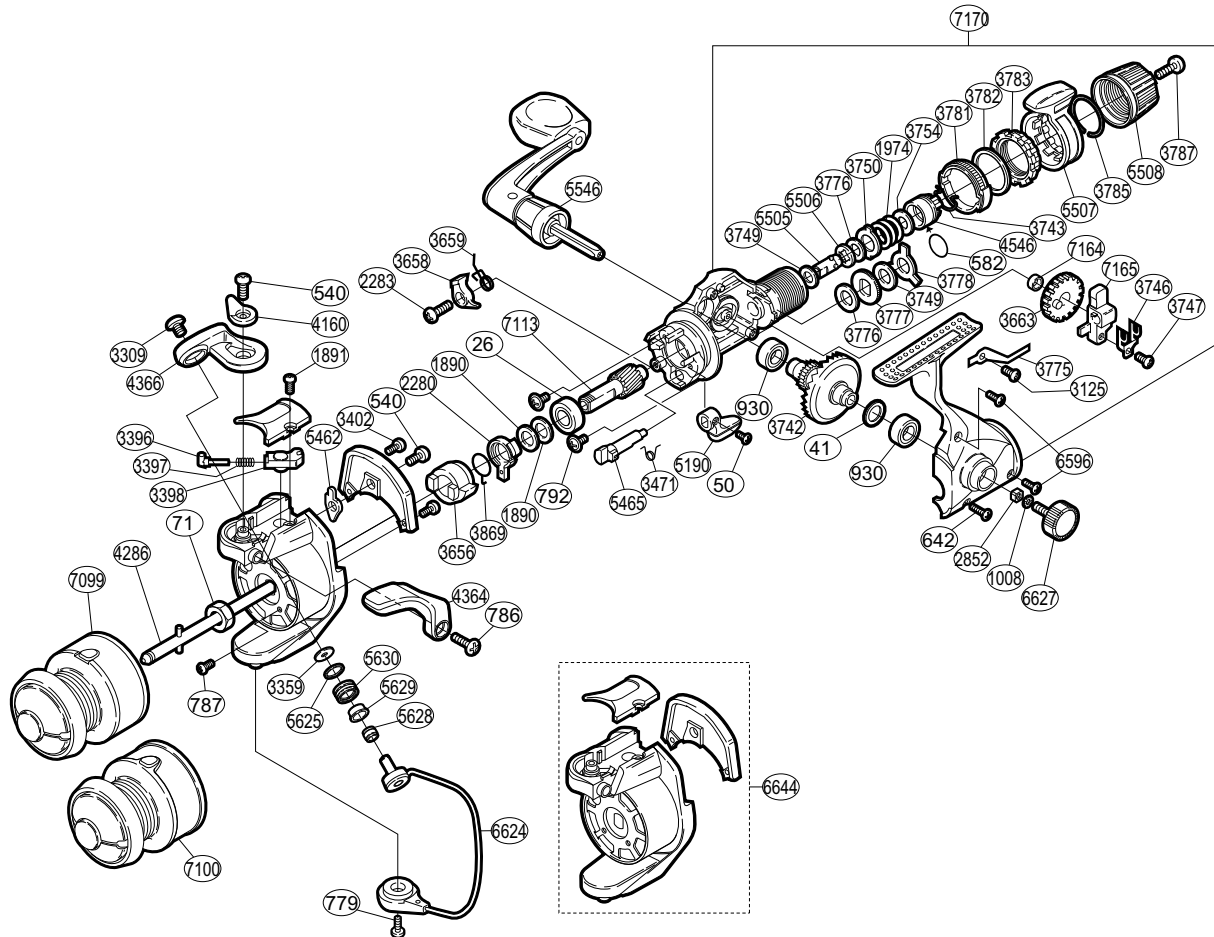

SHIMANO®

SOLSTACE®

SO-1000RG

Part No.	Description	Part No.	Description	Part No.	Description
RD 0026	Ball Bearing	RD 3402	Cover Screw	RD 4364	Quick-Fire II Trigger
RD 0041	Drive Gear Washer	RD 3471	Anti-Reverse Cam Spring	RD 4366	Bail Arm
RD 0050	Anti-Reverse Lever Screw	RD 3656	Anti-Reverse Ratchet	RD 4546	Pressure Screw
RD 0071	Rotor Nut	RD 3658	Anti-Reverse Pawl	RD 5190	Anti-Reverse Lever
RD 0540	Multi-Purpose Screw	RD 3659	Anti-Reverse Pawl Spring	RD 5462	Bail Trip Lever
RD 0582	"O" Ring	RD 3663	Oscillating Gear	RD 5465	Anti-Reverse Cam
RD 0642	Side Cover Screw (long)	RD 3742	Drive Gear	RD 5505	Drag Shaft (A)
RD 0779	Bail Hold Support Screw	RD 3743	Hold Click Spring	RD 5506	Drag Shaft (B)
RD 0786	Trigger Screw	RD 3746	Oscillating Slider Retainer	RD 5507	Fightin' Drag Lever
RD 0787	Nut Lock Screw	RD 3747	Slider Retainer Screw	RD 5508	Drag Programmer
RD 0792	Bearing Retainer Screw	RD 3749	Drag Washer "C" (white)	RD 5546	Handle Assembly
RD 0930	Ball Bearing	RD 3750	Eared Washer "B"	RD 5625	Line Roller Spacer
RD 1008	Handle Lock Washer	RD 3754	Drag Spring Washer	RD 5628	Line Roller Collar
RD 1890	Bushing Washer	RD 3775	Drag Click	RD 5629	Line Roller Bushing
RD 1891	Bail Spring Cover Screw	RD 3776	Drag Washer "C" (cloth)	RD 5630	Line Roller
RD 1974	Drag Coil Spring	RD 3777	Click Gear	RD 6596	Side Cover Screw (short)
RD 2280	Anti-Reverse Lock Out	RD 3778	Eared Washer "B"	RD 6624	Bail Assembly
RD 2283	Anti-Reverse Pawl Screw	RD 3781	Lever Click Gear	RD 6627	Handle Screw Cap
RD 2852	Handle Screw Lock	RD 3782	Fightin' Pressure Screw Washer	RD 6644	Rotor Assembly
RD 3125	Drag Click Screw	RD 3783	Fightin' Pressure Screw	RD 7099	Spool Assembly (aluminum)
RD 3309	Line Roller Screw	RD 3785	Lever Hold Spring	RD 7100	Spool Assembly (graphite)
RD 3359	Line Roller Washer	RD 3787	Drag Programmer Screw	RD 7113	Pinion Gear
RD 3396	Bail Spring Guide (A)	RD 3869	Anti-Reverse Lock Out Spring	RD 7164	Oscillating Gear Bushing
RD 3397	Bail Spring	RD 4160	Trigger Cam	RD 7165	Oscillating Slider
RD 3398	Bail Spring Guide (B)	RD 4286	Main Shaft	RD 7170	Body Assembly