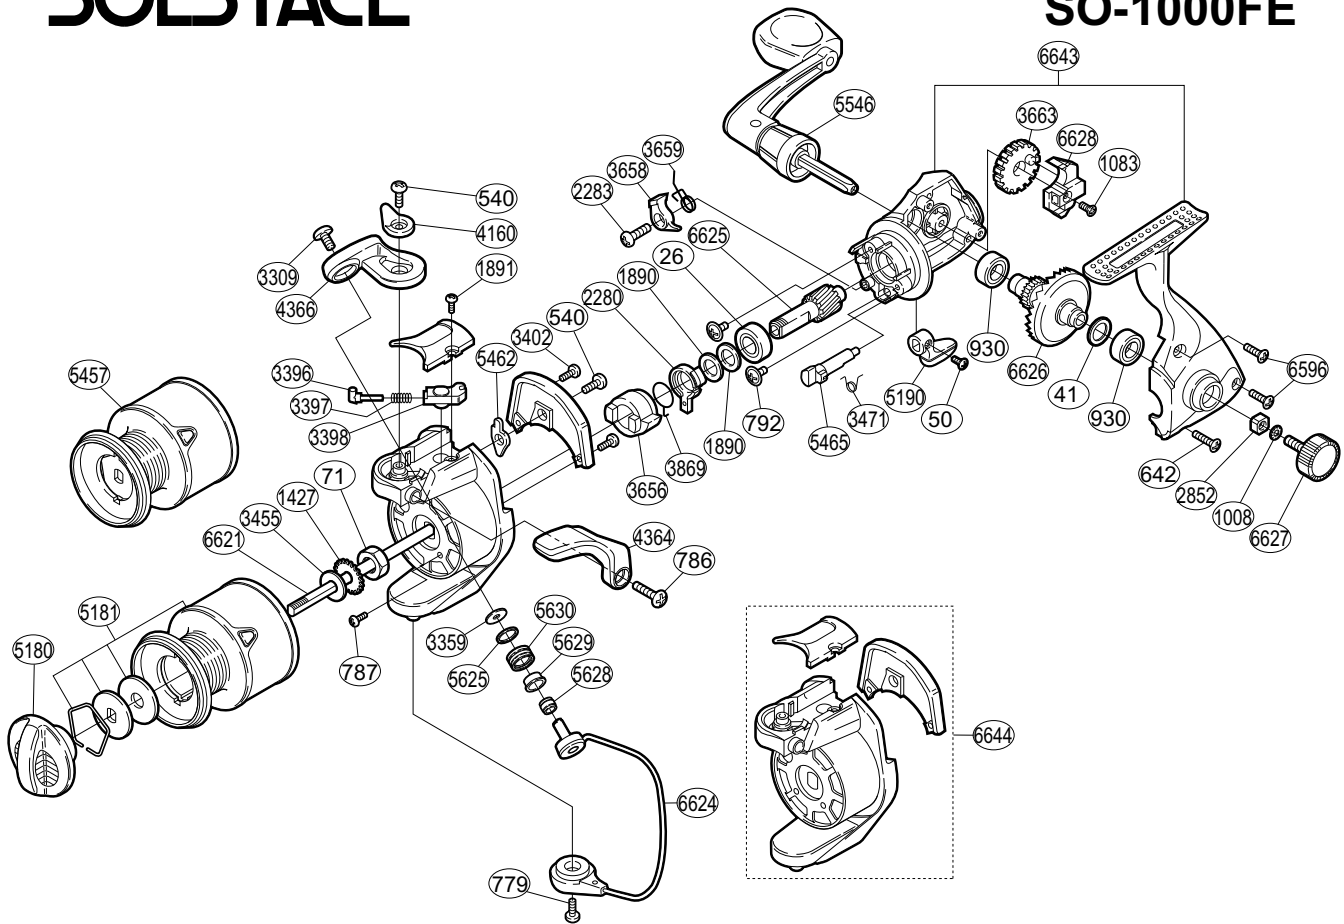

### SO-1000FE

Part No.	Description	Part No.	Description	Part No.	Description
RD 0026	Ball Bearing	RD 3309	Line Roller Screw	RD 5457	Spool Assembly (graphite)
RD 0041	Drive Gear Washer	RD 3359	Line Roller Washer	RD 5462	Bail Trip Lever
RD 0050	Anti-Reverse Lever Screw	RD 3396	Bail Spring Guide (A)	RD 5465	Anti-Reverse Cam
RD 0071	Rotor Nut	RD 3397	Bail Spring	RD 5546	Handle Assembly
RD 0540	Multi-Purpose Screw	RD 3398	Bail Spring Guide (B)	RD 5625	Line Roller Spacer
RD 0642	Side Cover Screw (long)	RD 3402	Cover Screw	RD 5628	Line Roller Collar
RD 0779	Bail Hold Support Screw	RD 3455	Spool Washer	RD 5629	Line Roller Bushing
RD 0786	Trigger Screw	RD 3471	Anti-Reverse Cam Spring	RD 5630	Line Roller
RD 0787	Nut Lock Screw	RD 3656	Anti-Reverse Ratchet	RD 6596	Side Cover Screw (short)
RD 0792	Bearing Retainer Screw	RD 3658	Anti-Reverse Pawl	RD 6621	Main Shaft
RD 0930	Ball Bearing	RD 3659	Anti-Reverse Pawl Spring	RD 6624	Bail Assembly
RD 1008	Handle Lock Washer	RD 3663	Oscillating Gear	RD 6625	Pinion Gear
RD 1083	Slider Retainer Screw	RD 3869	Anti-Reverse Lock Out Spring	RD 6626	Drive Gear
RD 1427	Spool Support	RD 4160	Trigger Cam	RD 6627	Handle Screw Cap
RD 1890	Bushing Washer	RD 4364	Quick-Fire II Trigger	RD 6628	Oscillating Slider
RD 1891	Bail Spring Cover Screw	RD 4366	Bail Arm	RD 6643	Body Assembly
RD 2280	Anti-Reverse Lock Out	RD 5180	Drag Knob	RD 6644	Rotor Assembly
RD 2283	Anti-Reverse Pawl Screw	RD 5181	Spool Assembly (aluminum)		
RD 2852	Handle Screw Lock	RD 5190	Anti-Reverse Lever		