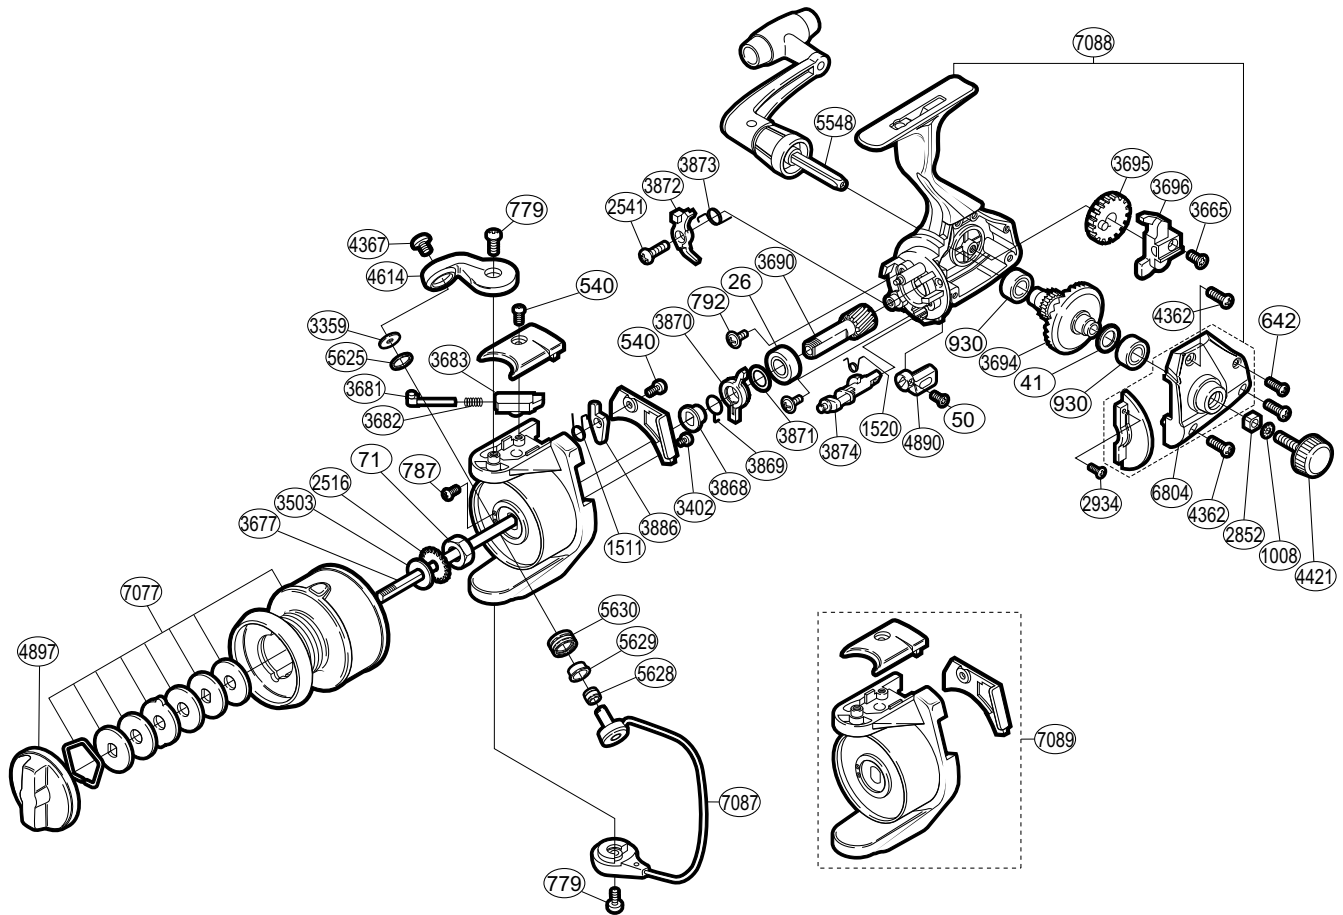

SHIMANO®

SIENNA®

SN-4000FA

Part No.	Description	Part No.	Description	Part No.	Description
RD 0026	Ball Bearing	RD 3402	Cover Screw	RD 3886	Bail Trip Lever
RD 0041	Drive Gear Washer	RD 3503	Spool Washer	RD 4267	Bail Trip Lever Washer
RD 0050	Anti-Reverse Lever Screw	RD 3665	Slider Retainer Screw	RD 4362	Side Cover Screw (large)
RD 0071	Rotor Nut	RD 3677	Main Shaft	RD 4367	Line Roller Screw
RD 0540	Multi-Purpose Screw	RD 3681	Bail Spring Guide (A)	RD 4421	Handle Screw Cap
RD 0642	Side Cover Screw (small)	RD 3682	Bail Spring	RD 4614	Bail Arm
RD 0779	Multi-Purpose Screw	RD 3683	Bail Spring Guide (B)	RD 4890	Anti-Reverse Lever
RD 0787	Nut Lock Screw	RD 3690	Pinion Gear	RD 4897	Drag Knob
RD 0792	Bearing Retainer Screw	RD 3694	Drive Gear	RD 5548	Handle Assembly
RD 0930	Ball Bearing	RD 3695	Oscillating Gear	RD 5625	Line Roller Spacer
RD 1008	Handle Lock Washer	RD 3696	Oscillating Slider	RD 5628	Line Roller Collar
RD 1511	Lever Spring	RD 3868	Lock Out Spring Holder	RD 5629	Line Roller Bushing
RD 1520	Anti-Reverse Cam Spring	RD 3869	Anti-Reverse Lock Out Spring	RD 5630	Line Roller
RD 2516	Spool Support	RD 3870	Anti-Reverse Lock Out	RD 7077	Spool Assembly
RD 2541	Anti-Reverse Pawl Screw	RD 3871	Bushing Washer	RD 7087	Bail Assembly
RD 2852	Handle Screw Lock	RD 3872	Anti-Reverse Pawl	RD 7088	Body Assembly
RD 2934	Flange Screw	RD 3873	Anti-Reverse Pawl Spring	RD 7089	Rotor Assembly
RD 3359	Line Roller Washer	RD 3874	Anti-Reverse Cam		