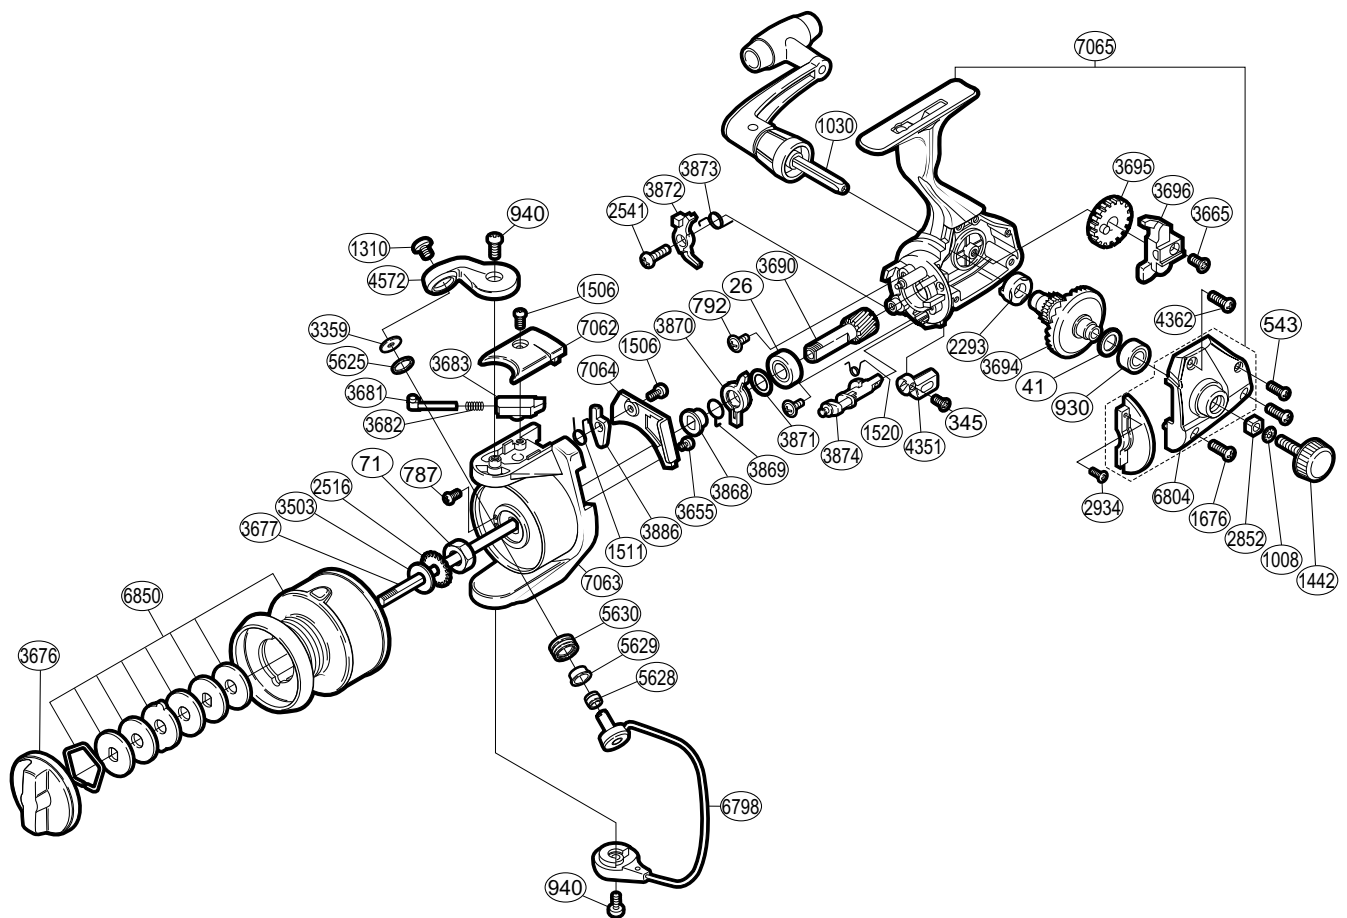

## SLADE®

### SL-4000FA

Part No.	Description	Part No.	Description	Part No.	Description
RD 0026	Ball Bearing	RD 2541	Anti-Reverse Pawl Screw	RD 3871	Bushing Washer
RD 0041	Drive Gear Washer	RD 2852	Handle Screw Lock	RD 3872	Anti-Reverse Pawl
RD 0071	Rotor Nut	RD 2934	Flange Screw	RD 3873	Anti-Reverse Pawl Spring
RD 0345	Anti-Reverse Lever Screw	RD 3359	Line Roller Washer	RD 3874	Anti-Reverse Cam
RD 0543	Side Cover Screw (small)	RD 3503	Spool Washer	RD 3886	Bail Trip Lever
RD 0787	Nut Lock Screw	RD 3655	Cover Screw	RD 4267	Bail Trip Lever Washer
RD 0792	Bearing Retainer Screw	RD 3665	Slider Retainer Screw	RD 4351	Anti-Reverse Lever
RD 0930	Ball Bearing	RD 3676	Drag Knob	RD 4362	Side Cover Screw (large-silver)
RD 0940	Multi-Purpose Screw	RD 3677	Main Shaft	RD 4572	Bail Arm
RD 1008	Handle Lock Washer	RD 3681	Bail Spring Guide (A)	RD 5625	Line Roller Spacer
RD 1030	Handle Assembly	RD 3682	Bail Spring	RD 5628	Line Roller Collar
RD 1310	Line Roller Screw	RD 3683	Bail Spring Guide (B)	RD 5629	Line Roller Bushing
RD 1442	Handle Screw Cap	RD 3690	Pinion Gear	RD 5630	Line Roller
RD 1506	Multi-Purpose Screw	RD 3694	Drive Gear	RD 6798	Bail Assembly
RD 1511	Lever Spring	RD 3695	Oscillating Gear	RD 6850	Spool Assembly
RD 1520	Anti-Reverse Cam Spring	RD 3696	Oscillating Slider	RD 7062	Bail Spring Cover
RD 1676	Side Cover Screw (large-black)	RD 3868	Lock Out Spring Holder	RD 7063	Rotor
RD 2293	Drive Gear Bushing	RD 3869	Anti-Reverse Lock Out Spring	RD 7064	Counterbalance Cover
RD 2516	Spool Support	RD 3870	Anti-Reverse Lock Out	RD 7065	Body Assembly