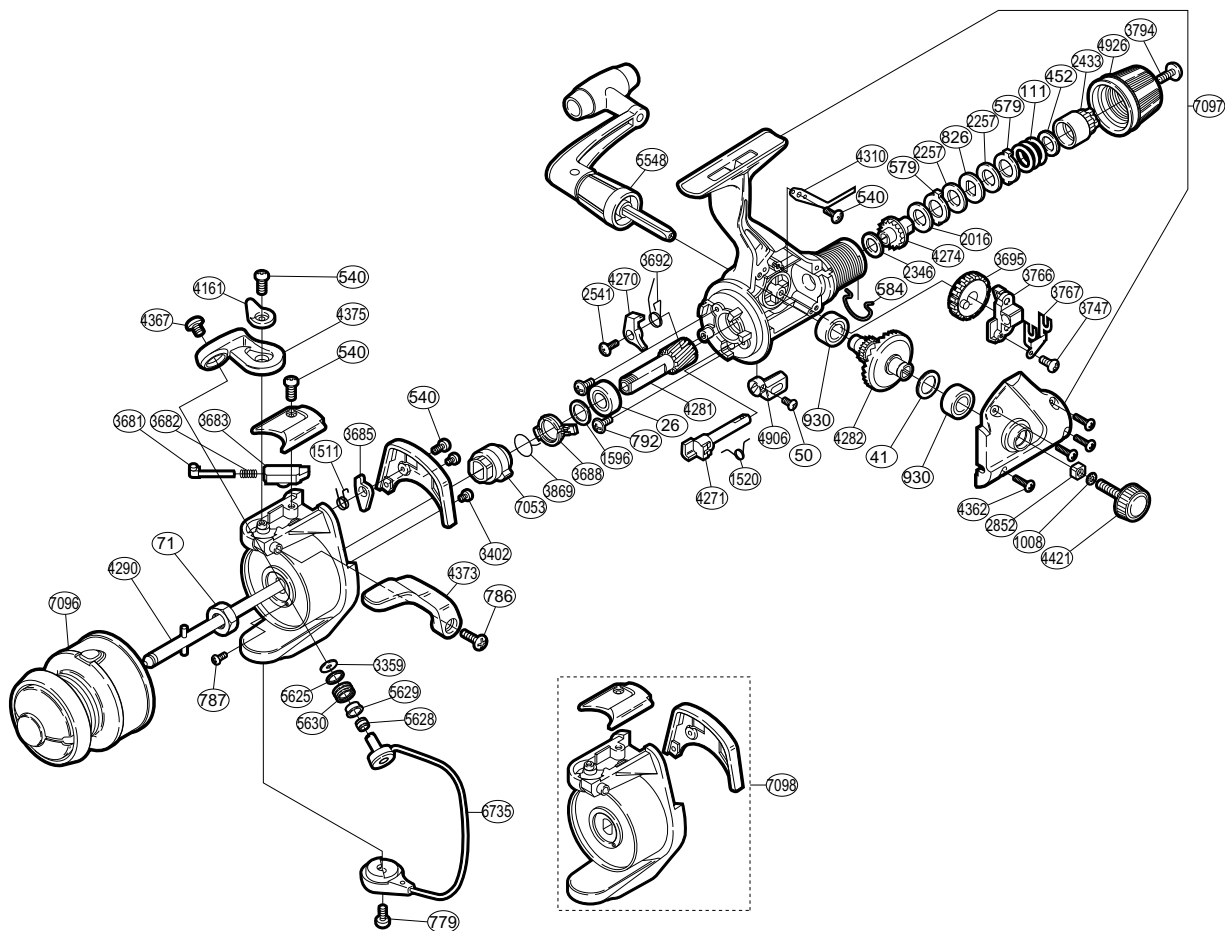

SHIMANO®

SIDESTAB®

SI-4000RD

Part No.	Description	Part No.	Description	Part No.	Description
RD 0026	Ball Bearing	RD 2433	Pressure Screw	RD 4282	Drive Gear
RD 0041	Drive Gear Washer	RD 2541	Anti-Reverse Pawl Screw	RD 4290	Main Shaft Assembly
RD 0050	Anti-Reverse Lever Screw	RD 2852	Handle Screw Lock	RD 4310	Drag Click
RD 0071	Rotor Nut	RD 3359	Line Roller Washer	RD 4362	Side Cover Screw
RD 0111	Drag Coil Spring	RD 3402	Cover Screw	RD 4367	Line Roller Screw
RD 0452	Drag Spring Washer	RD 3681	Bail Spring Guide (A)	RD 4373	Quick-Fire II Trigger
RD 0540	Multi-Purpose Screw	RD 3682	Bail Spring	RD 4375	Bail Arm
RD 0579	Eared Washer "B"	RD 3683	Bail Spring Guide (B)	RD 4421	Handle Screw Cap
RD 0584	Hold Click Spring	RD 3685	Bail Trip Lever	RD 4906	Anti-Reverse Lever
RD 0779	Bail Hold Support Screw	RD 3688	Anti-Reverse Lock Out	RD 4926	Drag Knob Assembly
RD 0786	Trigger Screw	RD 3692	Anti-Reverse Pawl Spring	RD 5548	Handle Assembly
RD 0787	Nut Lock Screw	RD 3695	Oscillating Gear	RD 5625	Line Roller Spacer
RD 0792	Bearing Retainer Screw	RD 3747	Slider Retainer Screw	RD 5628	Line Roller Collar
RD 0826	Key Washer "A"	RD 3766	Oscillating Slider	RD 5629	Line Roller Bushing
RD 0930	Ball Bearing	RD 3767	Oscillating Slider Retainer	RD 5630	Line Roller
RD 1008	Handle Lock Washer	RD 3794	Drag Knob Screw	RD 6735	Bail Assembly
RD 1511	Lever Spring	RD 3869	Anti-Reverse Lock Out Spring	RD 7053	Anti-Reverse Ratchet
RD 1520	Anti-Reverse Cam Spring	RD 4161	Trigger Cam	RD 7096	Spool Assembly
RD 1596	Bushing Washer	RD 4270	Anti-Reverse Pawl	RD 7097	Body Set
RD 2016	Drag Washer "H" (cloth)	RD 4271	Anti-Reverse Cam	RD 7098	Rotor Assembly
RD 2257	Drag Washer "H" (blue)	RD 4274	Drag Shaft		
RD 2346	Drag Washer "C" (cloth)	RD 4281	Pinion Gear		