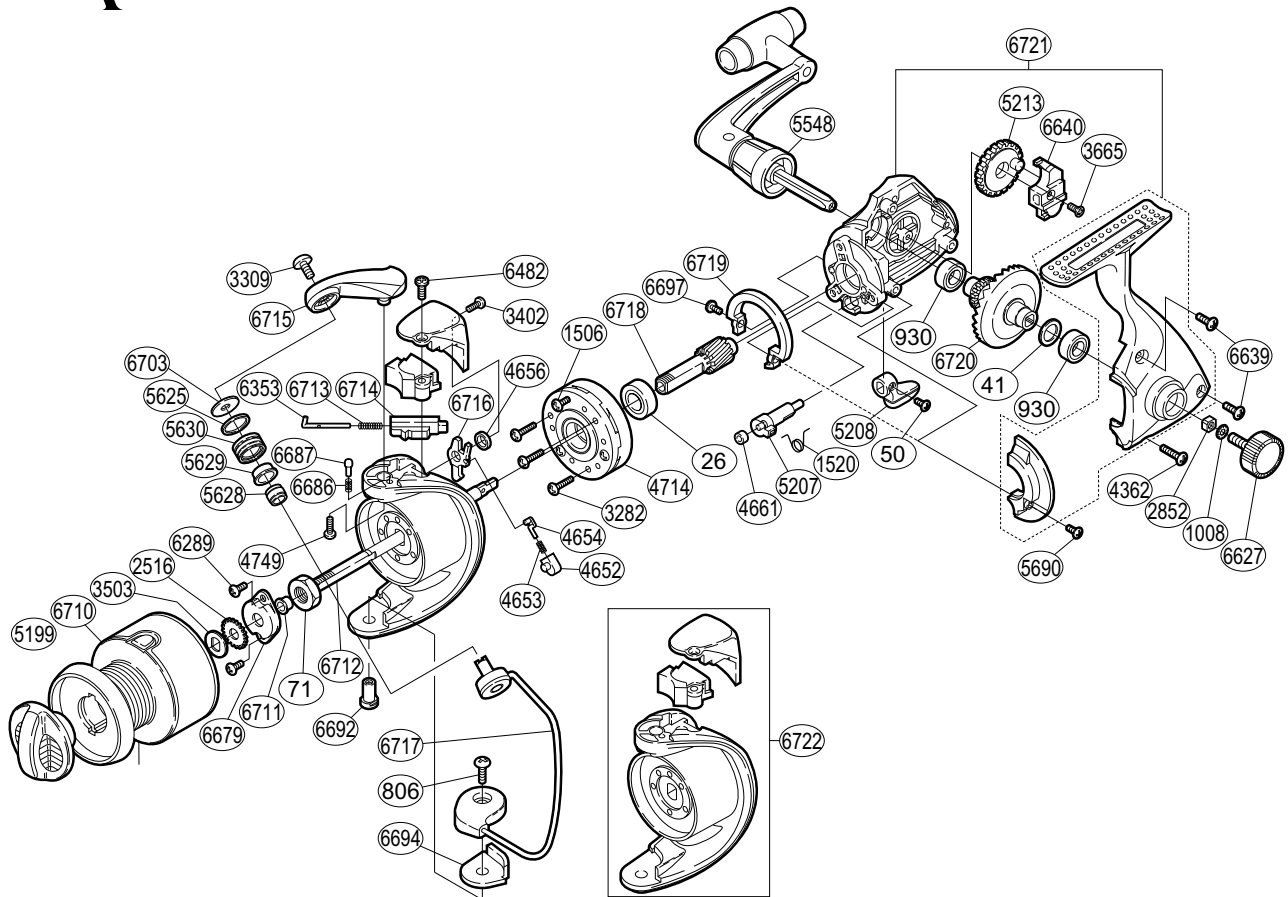

## SAHARA™

### SH-4000FA

Part No.	Description	Part No.	Description	Part No.	Description
RD 0026	Ball Bearing	RD 4656	Trip Lever Spacer	RD 6686	Click Spring
RD 0041	Drive Gear Washer	RD 4661	Anti-Reverse Cam Ring	RD 6687	Bail Arm Click
RD 0050	Anti-Reverse Lever Screw	RD 4714	Roller Clutch Assembly	RD 6692	Bail Hold Support Shaft
RD 0071	Rotor Nut	RD 4749	Bail Arm Screw	RD 6694	Bail Hold Support Spacer
RD 0806	Bail Hold Support Screw	RD 5199	Drag Knob	RD 6697	Friction Ring Screw
RD 0930	Ball Bearing	RD 5207	Anti-Reverse Cam	RD 6703	Line Roller Washer
RD 1008	Handle Lock Washer	RD 5208	Anti-Reverse Lever	RD 6710	Spool Assembly
RD 1506	Clutch Cover Screw	RD 5213	Oscillating Gear	RD 6711	Rotor Support Bushing
RD 1520	Anti-Reverse Cam Spring	RD 5548	Handle Assembly	RD 6712	Main Shaft
RD 2516	Spool Support	RD 5625	Line Roller Spacer	RD 6713	Bail Spring
RD 2852	Handle Screw Lock	RD 5628	Line Roller Collar	RD 6714	Bail Spring Guide (B)
RD 3282	Roller Clutch Screw	RD 5629	Line Roller Bushing	RD 6715	Bail Arm
RD 3309	Line Roller Screw	RD 5630	Line Roller	RD 6716	Bail Trip Lever
RD 3402	Rotor Protector Screw (small)	RD 6289	Nut Retainer Screw	RD 6717	Bail Assembly
RD 3503	Spool Washer	RD 6353	Bail Spring Guide (A)	RD 6718	Pinion Gear
RD 3665	Slider Retainer Screw	RD 6482	Rotor Protector Screw (large)	RD 6719	Friction Ring
RD 4362	Side Cover Screw (long)	RD 6627	Handle Screw Cap	RD 6720	Drive Gear
RD 4652	Lever Spring Guide (B)	RD 6639	Side Cover Screw (short)	RD 6721	Body Assembly
RD 4653	Lever Spring	RD 6640	Oscillating Slider	RD 6722	Rotor Assembly
RD 4654	Lever Spring Guide (A)	RD 6679	Nut Retainer		