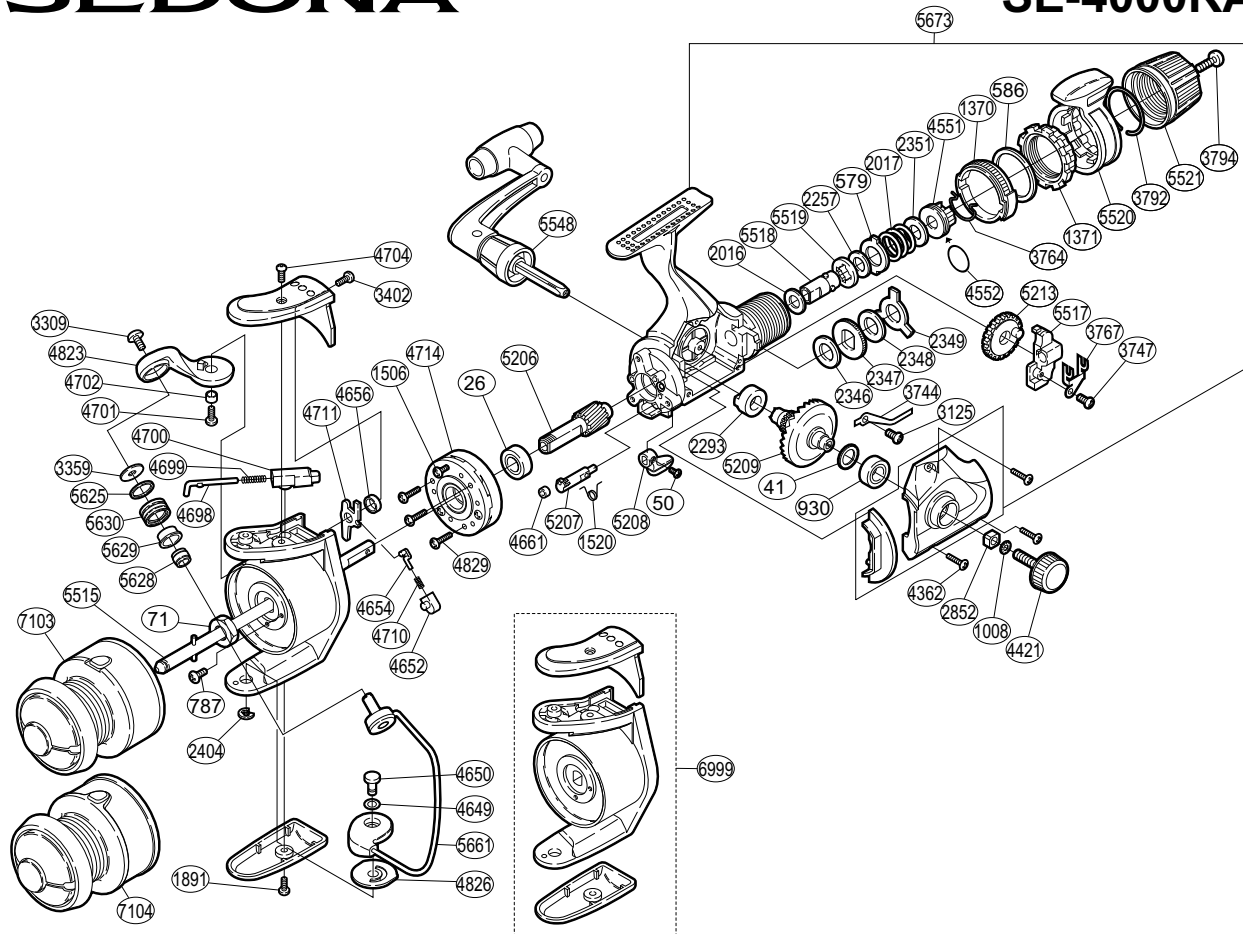

SHIMANO®

SEDONA®

SE-4000RA

Parts No.	Description	Parts No.	Description	Parts No.	Description
RD 0026	Ball Bearing	RD 3309	Line Roller Screw	RD 4711	Bail Trip Lever
RD 0041	Drive Gear Washer	RD 3359	Line Roller Washer	RD 4714	Roller Clutch Assembly
RD 0050	Anti-Reverse Lever Screw	RD 3402	Bail Spring Cover Screw (small)	RD 4823	Bail Arm
RD 0071	Rotor Nut	RD 3744	Drag Click	RD 4826	Bail Hold Support Spacer
RD 0579	Eared Washer "B"	RD 3747	Slider Retainer Screw	RD 4829	Roller Clutch Screw
RD 0586	Fightin' Pressure Screw Washer	RD 3764	Hold Click Spring	RD 5206	Pinion Gear
RD 0787	Nut Lock Screw	RD 3767	Oscillating Slider Retainer	RD 5207	Anti-Reverse Cam
RD 0930	Ball Bearing	RD 3792	Lever Hold Spring	RD 5208	Anti-Reverse Lever
RD 1008	Handle Lock Washer	RD 3794	Drag Programmer Screw	RD 5209	Drive Gear
RD 1370	Lever Click Gear	RD 4362	Side Cover Screw	RD 5213	Oscillating Gear
RD 1371	Fightin' Pressure Screw	RD 4421	Handle Screw Cap	RD 5515	Main Shaft
RD 1506	Clutch Cover Screw	RD 4551	Pressure Screw	RD 5517	Oscillating Slider
RD 1520	Anti-Reverse Cam Spring	RD 4552	"O" Ring	RD 5518	Drag Shaft (A)
RD 1891	Bail Hold Support Guard Screw	RD 4649	Spacer	RD 5519	Drag Shaft (B)
RD 2016	Drag Washer "H" (cloth)	RD 4650	Bail Hold Support Shaft	RD 5520	Fightin' Drag Lever
RD 2017	Drag Coil Spring	RD 4652	Lever Spring Guide (B)	RD 5521	Drag Programmer
RD 2257	Drag Washer "H" (blue)	RD 4654	Lever Spring Guide (A)	RD 5548	Handle Assembly
RD 2293	Drive Gear Bushing	RD 4656	Trip Lever Spacer	RD 5625	Line Roller Spacer
RD 2346	Drag Washer "C" (cloth)	RD 4661	Anti-Reverse Cam Ring	RD 5628	Line Roller Collar
RD 2347	Click Gear	RD 4698	Bail Spring Guide (A)	RD 5629	Line Roller Bushing
RD 2348	Drag Washer "C" (blue)	RD 4699	Bail Spring	RD 5630	Line Roller
RD 2349	Eared Washer "B"	RD 4700	Bail Spring Guide (B)	RD 5661	Bail Assembly
RD 2351	Drag Spring Washer	RD 4701	Bail Arm Screw	RD 5673	Body Assembly
RD 2404	"E" Lock	RD 4702	Bail Arm Bushing	RD 6999	Rotor Assembly
RD 2852	Handle Screw Lock	RD 4704	Bail Spring Cover Screw (large)	RD 7103	Spool Assembly (aluminum)
RD 3125	Drag Click Screw	RD 4710	Lever Spring	RD 7104	Spool Assembly (graphite)