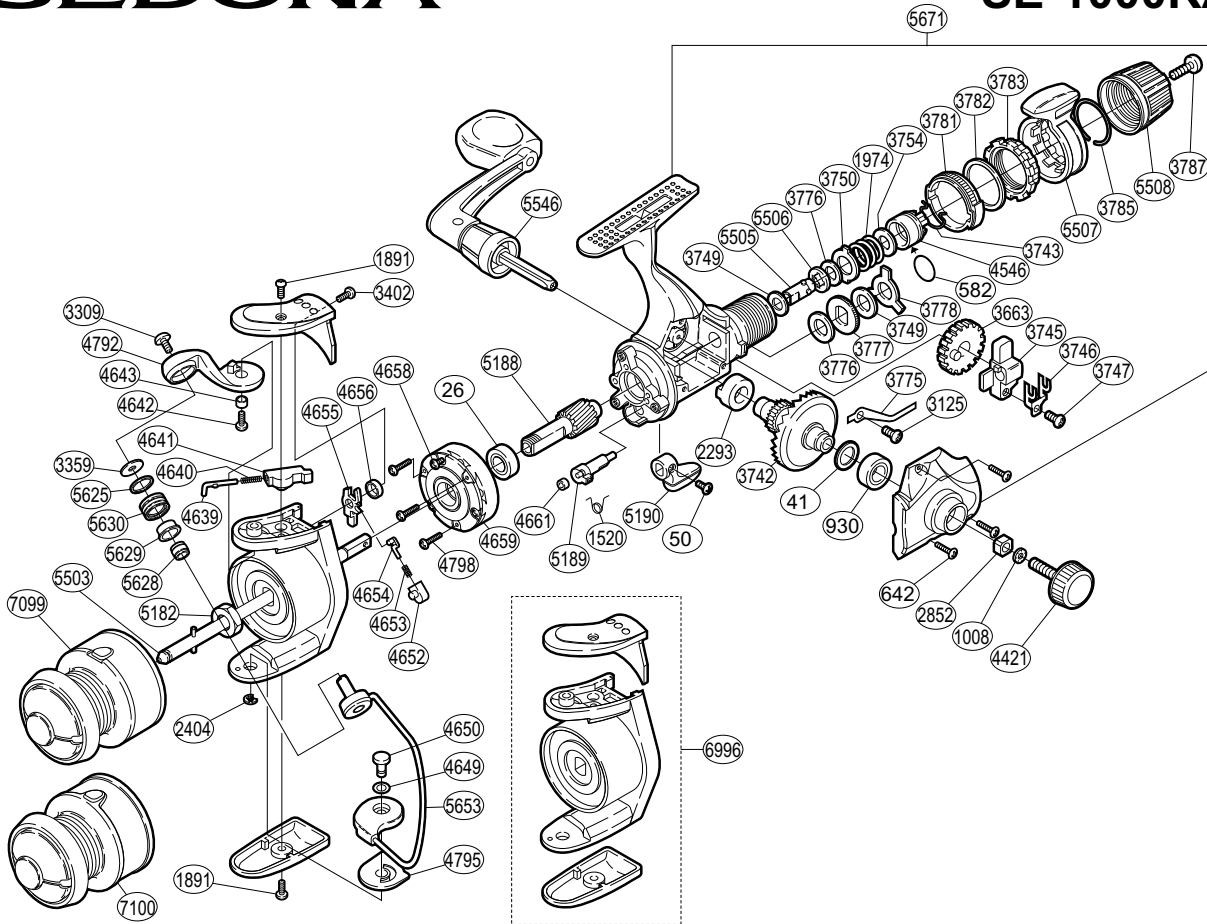

SHIMANO®

SEDONA®

SE-1000RA

Part No.	Description	Part No.	Description	Part No.	Description
RD 0026	Ball Bearing	RD 3754	Drag Spring Washer	RD 4659	Roller Clutch Assembly
RD 0041	Drive Gear Washer	RD 3775	Drag Click	RD 4661	Anti-Reverse Cam Ring
RD 0050	Anti-Reverse Lever Screw	RD 3776	Drag Washer "C" (cloth)	RD 4792	Bail Arm
RD 0582	"O" Ring	RD 3777	Click Gear	RD 4795	Bail Hold Support Spacer
RD 0642	Side Cover Screw	RD 3778	Eared Washer "B"	RD 4798	Roller Clutch Screw
RD 0930	Ball Bearing	RD 3781	Lever Click Gear	RD 5182	Rotor Nut
RD 1008	Handle Lock Washer	RD 3782	Fightin' Pressure Screw Washer	RD 5188	Pinion Gear
RD 1520	Anti-Reverse Cam Spring	RD 3783	Fightin' Pressure Screw	RD 5189	Anti-Reverse Cam
RD 1891	Multi-Purpose Screw	RD 3785	Lever Hold Spring	RD 5190	Anti-Reverse Lever
RD 1974	Drag Coil Spring	RD 3787	Drag Programmer Screw	RD 5503	Main Shaft
RD 2293	Drive Gear Bushing	RD 4421	Handle Screw Cap	RD 5505	Drag Shaft (A)
RD 2404	"E" Lock	RD 4546	Pressure Screw	RD 5506	Drag Shaft (B)
RD 2852	Handle Screw Lock	RD 4639	Bail Spring Guide (A)	RD 5507	Fightin' Drag Lever
RD 3125	Drag Click Screw	RD 4640	Bail Spring	RD 5508	Drag Programmer
RD 3309	Line Roller Screw	RD 4641	Bail Spring Guide (B)	RD 5546	Handle Assembly
RD 3359	Line Roller Washer	RD 4642	Bail Arm Screw	RD 5625	Line Roller Spacer
RD 3402	Bail Spring Cover Screw (small)	RD 4643	Bail Arm Bushing	RD 5628	Line Roller Collar
RD 3663	Oscillating Gear	RD 4649	Spacer	RD 5629	Line Roller Bushing
RD 3742	Drive Gear	RD 4650	Bail Hold Support Shaft	RD 5630	Line Roller
RD 3743	Hold Click Spring	RD 4652	Lever Spring Guide (B)	RD 5653	Bail Assembly
RD 3745	Oscillating Slider	RD 4653	Lever Spring	RD 5671	Body Assembly
RD 3746	Oscillating Slider Retainer	RD 4654	Lever Spring Guide (A)	RD 6996	Rotor Assembly
RD 3747	Slider Retainer Screw	RD 4655	Bail Trip Lever	RD 7099	Spool Assembly (aluminum)
RD 3749	Drag Washer "C" (white)	RD 4656	Trip Lever Spacer	RD 7100	Spool Assembly (graphite)
RD 3750	Eared Washer "B"	RD 4658	Clutch Cover Screw		