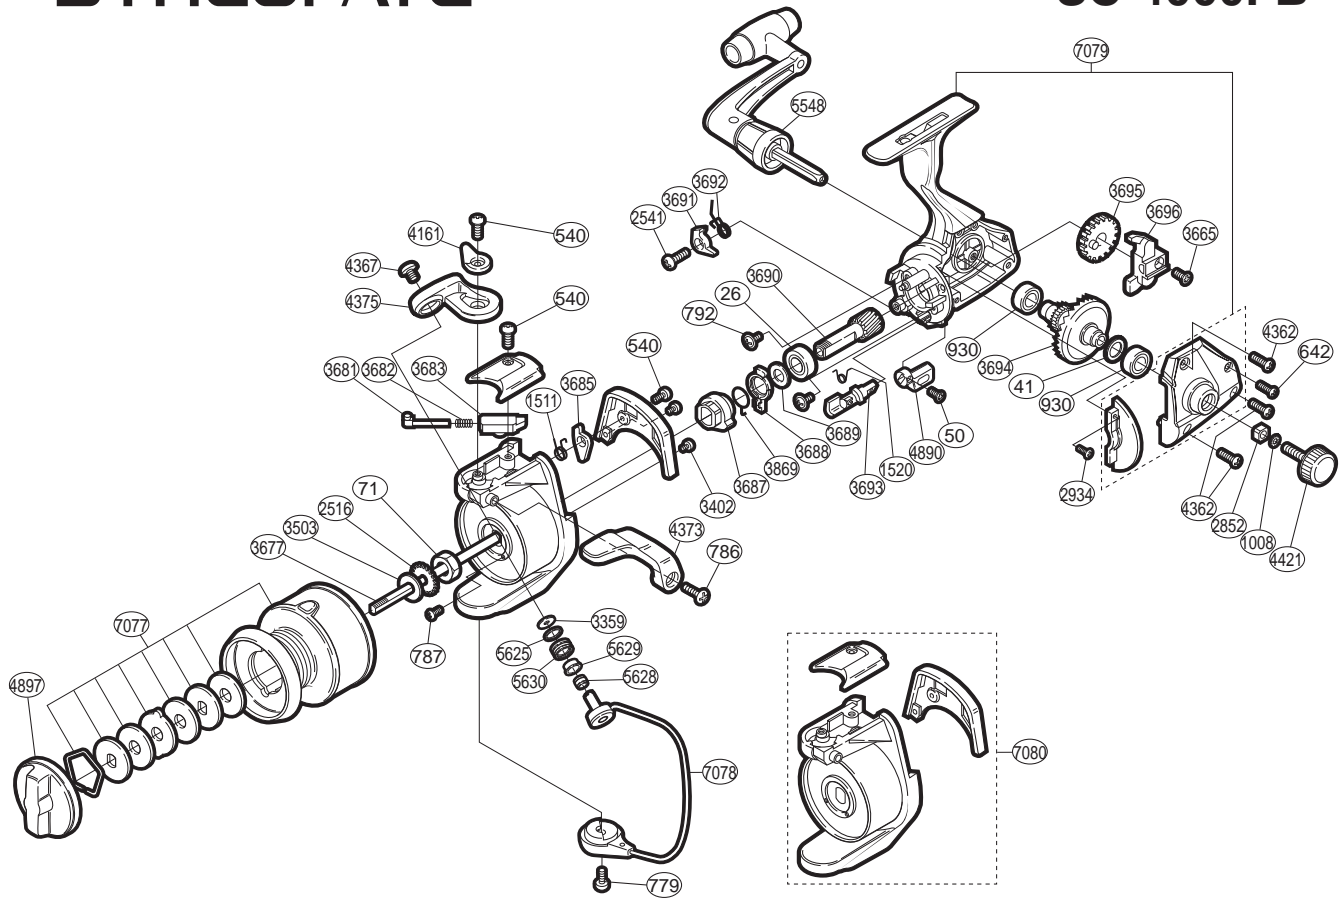

SHIMANO®

SYNCOPATE®

SC-4000FB

Part No.	Description	Part No.	Description	Part No.	Description
RD 0026	Ball Bearing	RD 3402	Cover Screw	RD 4161	Trigger Cam
RD 0041	Drive Gear Washer	RD 3503	Spool Washer	RD 4362	Side Cover Screw (large)
RD 0050	Anti-Reverse Lever Screw	RD 3665	Slider Retainer Screw	RD 4367	Line Roller Screw
RD 0071	Rotor Nut	RD 3677	Main Shaft	RD 4373	Quick-Fire II Trigger
RD 0540	Multi-Purpose Screw	RD 3681	Bail Spring Guide (A)	RD 4375	Bail Arm
RD 0642	Side Cover Screw (small)	RD 3682	Bail Spring	RD 4421	Handle Screw Cap
RD 0779	Bail Hold Support Screw	RD 3683	Bail Spring Guide (B)	RD 4890	Anti-Reverse Lever
RD 0786	Trigger Screw	RD 3685	Bail Trip Lever	RD 4897	Drag Knob
RD 0787	Nut Lock Screw	RD 3687	Anti-Reverse Ratchet	RD 5548	Handle Assembly
RD 0792	Bearing Retainer Screw	RD 3688	Anti-Reverse Lock Out	RD 5625	Line Roller Spacer
RD 0930	Ball Bearing	RD 3689	Bushing Washer	RD 5628	Line Roller Collar
RD 1008	Handle Lock Washer	RD 3690	Pinion Gear	RD 5629	Line Roller Bushing
RD 1511	Lever Spring	RD 3691	Anti-Reverse Pawl	RD 5630	Line Roller
RD 1520	Anti-Reverse Cam Spring	RD 3692	Anti-Reverse Pawl Spring	RD 7077	Spool Assembly
RD 2516	Spool Support	RD 3693	Anti-Reverse Cam	RD 7078	Bail Assembly
RD 2541	Anti-Reverse Pawl Screw	RD 3694	Drive Gear	RD 7079	Body Assembly
RD 2852	Handle Screw Lock	RD 3695	Oscillating Gear	RD 7080	Rotor Assembly
RD 2934	Flange Screw	RD 3696	Oscillating Slider		
RD 3359	Line Roller Washer	RD 3869	Anti-Reverse Lock Out Spring		