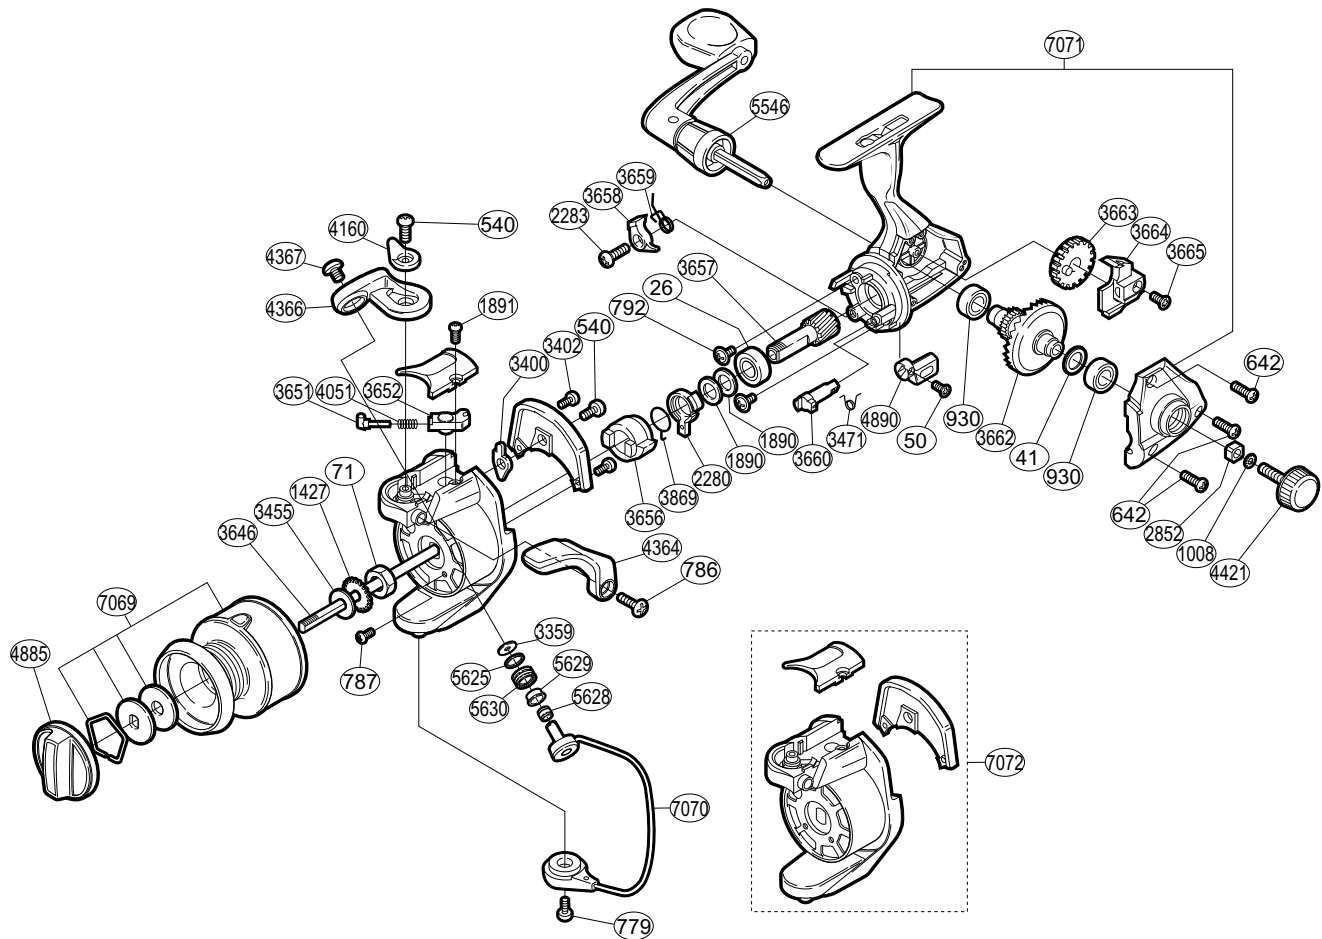

SHIMANO®

SYNCOPATE®

SC-1000FB

Part No.	Description	Part No.	Description	Part No.	Description
RD 0026	Ball Bearing	RD 3359	Line Roller Washer	RD 4051	Bail Spring
RD 0041	Drive Gear Washer	RD 3400	Bail Trip Lever	RD 4160	Trigger Cam
RD 0050	Anti-Reverse Lever Screw	RD 3402	Cover Screw	RD 4364	Quick-Fire II Trigger
RD 0071	Rotor Nut	RD 3455	Spool Washer	RD 4366	Bail Arm
RD 0540	Multi-Purpose Screw	RD 3471	Anti-Reverse Cam Spring	RD 4367	Line Roller Screw
RD 0642	Side Cover Screw	RD 3646	Main Shaft	RD 4421	Handle Screw Cap
RD 0779	Bail Hold Support Screw	RD 3651	Bail Spring Guide (A)	RD 4885	Drag Knob
RD 0786	Trigger Screw	RD 3652	Bail Spring Guide (B)	RD 4890	Anti-Reverse Lever
RD 0787	Nut Lock Screw	RD 3656	Anti-Reverse Ratchet	RD 5546	Handle Assembly
RD 0792	Bearing Retainer Screw	RD 3657	Pinion Gear	RD 5625	Line Roller Spacer
RD 0930	Ball Bearing	RD 3658	Anti-Reverse Pawl	RD 5628	Line Roller Collar
RD 1008	Handle Lock Washer	RD 3659	Anti-Reverse Pawl Spring	RD 5629	Line Roller Bushing
RD 1427	Spool Support	RD 3660	Anti-Reverse Cam	RD 5630	Line Roller
RD 1890	Bushing Washer	RD 3662	Drive Gear	RD 7069	Spool Assembly
RD 1891	Bail Spring Cover Screw	RD 3663	Oscillating Gear	RD 7070	Bail Assembly
RD 2280	Anti-Reverse Lock Out	RD 3664	Oscillating Slider	RD 7071	Body Assembly
RD 2283	Anti-Reverse Pawl Screw	RD 3665	Slider Retainer Screw	RD 7072	Rotor Assembly
RD 2852	Handle Screw Lock	RD 3869	Anti-Reverse Lock Out Spring		